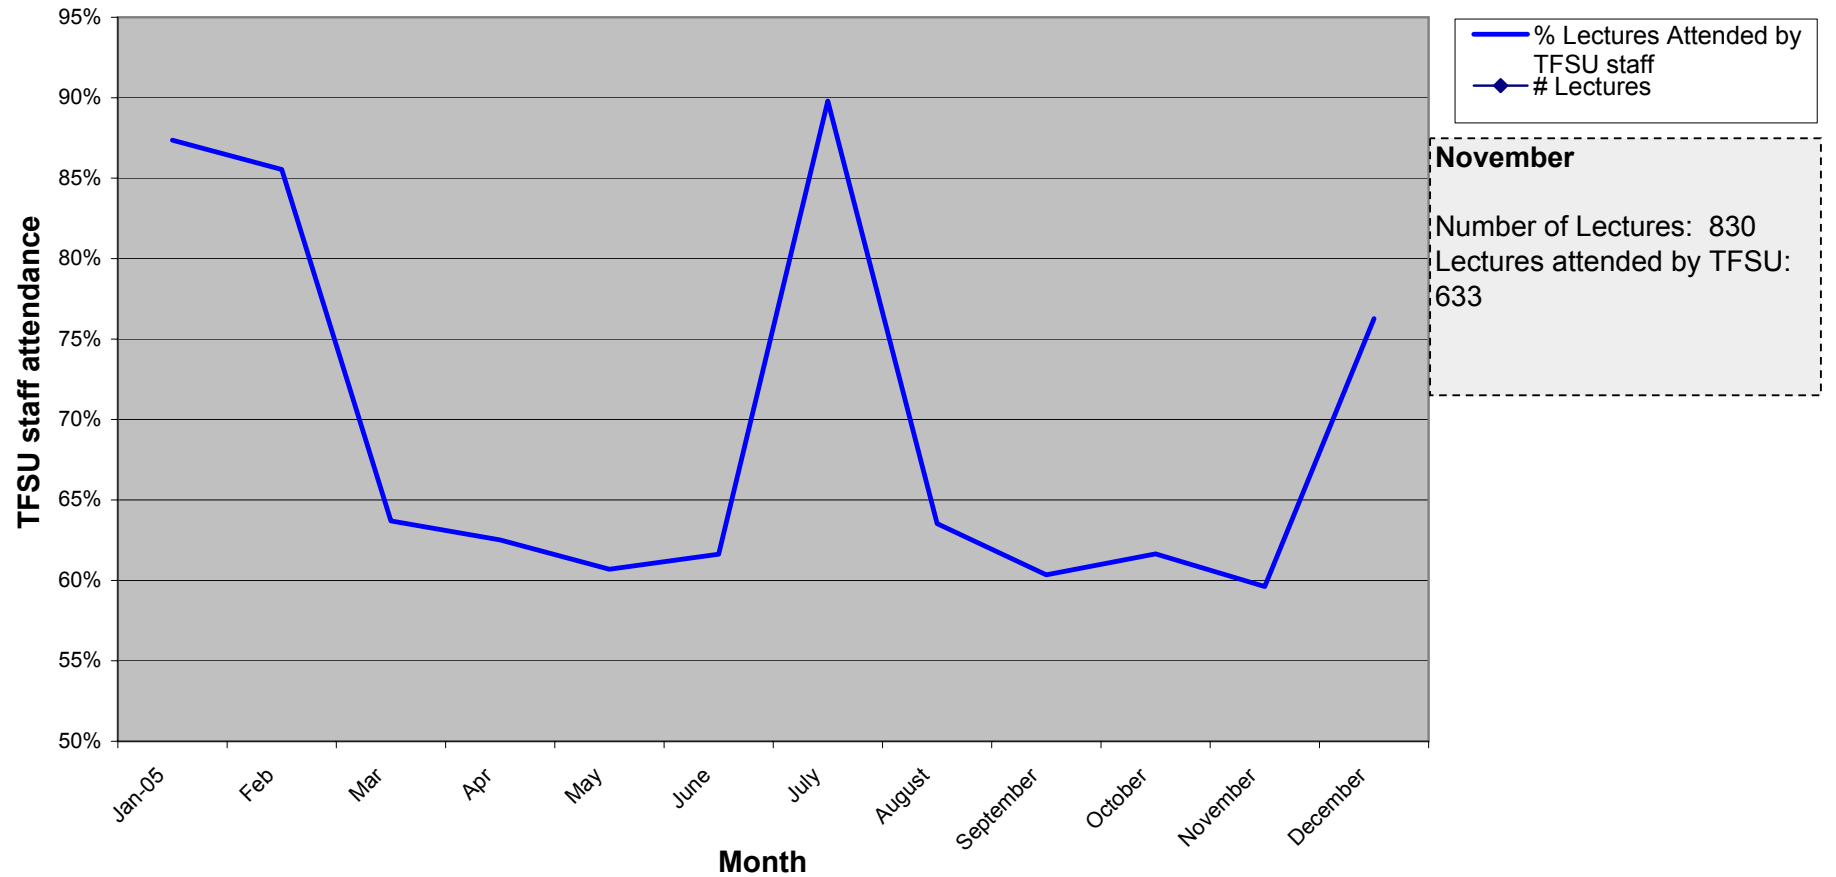

Provide Centrally Programmed Space - Educational Technology Equipment Attendance

Graph: edtechkpi1.pdf