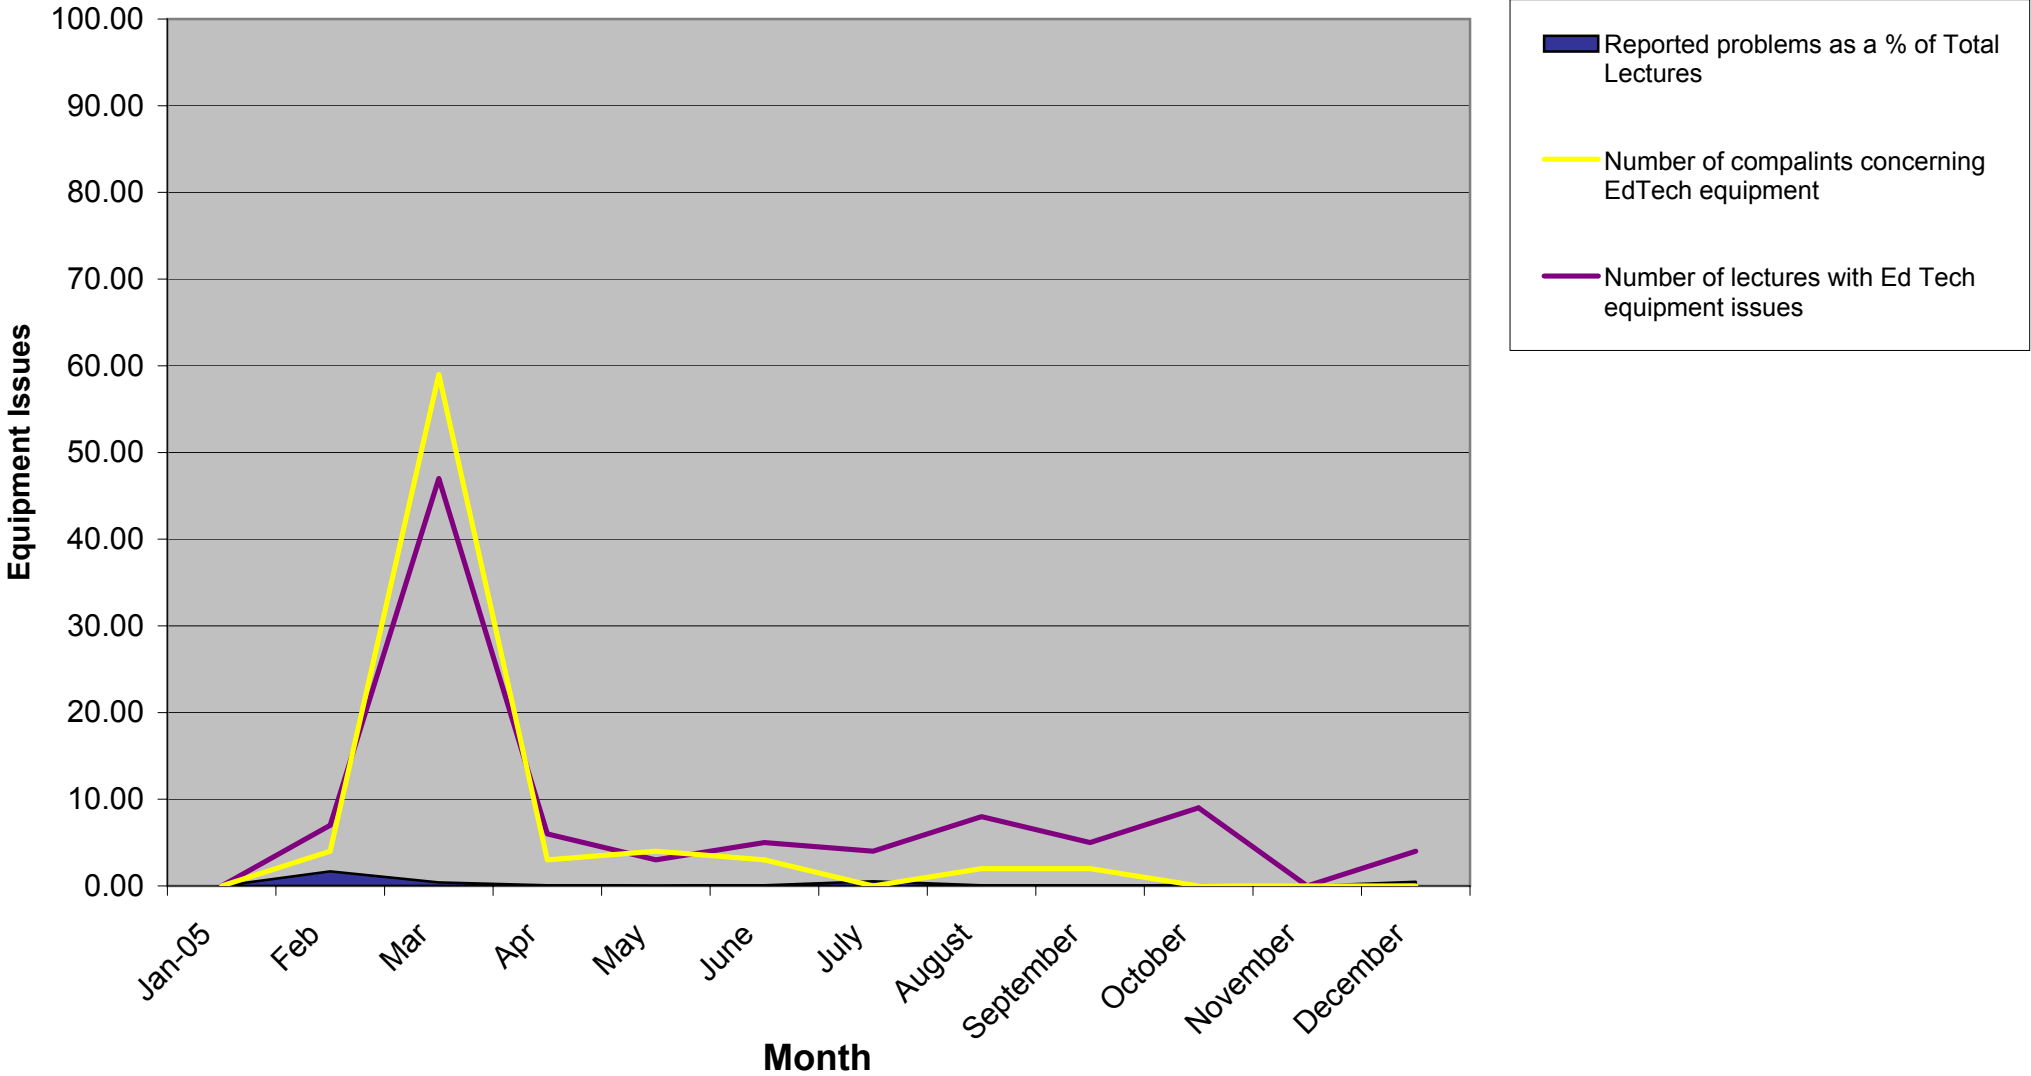

Provide Centrally Programmed Space - Educational Technology Equipment

Lectures affected by service issues

Graph: edtechkpi2.pdf