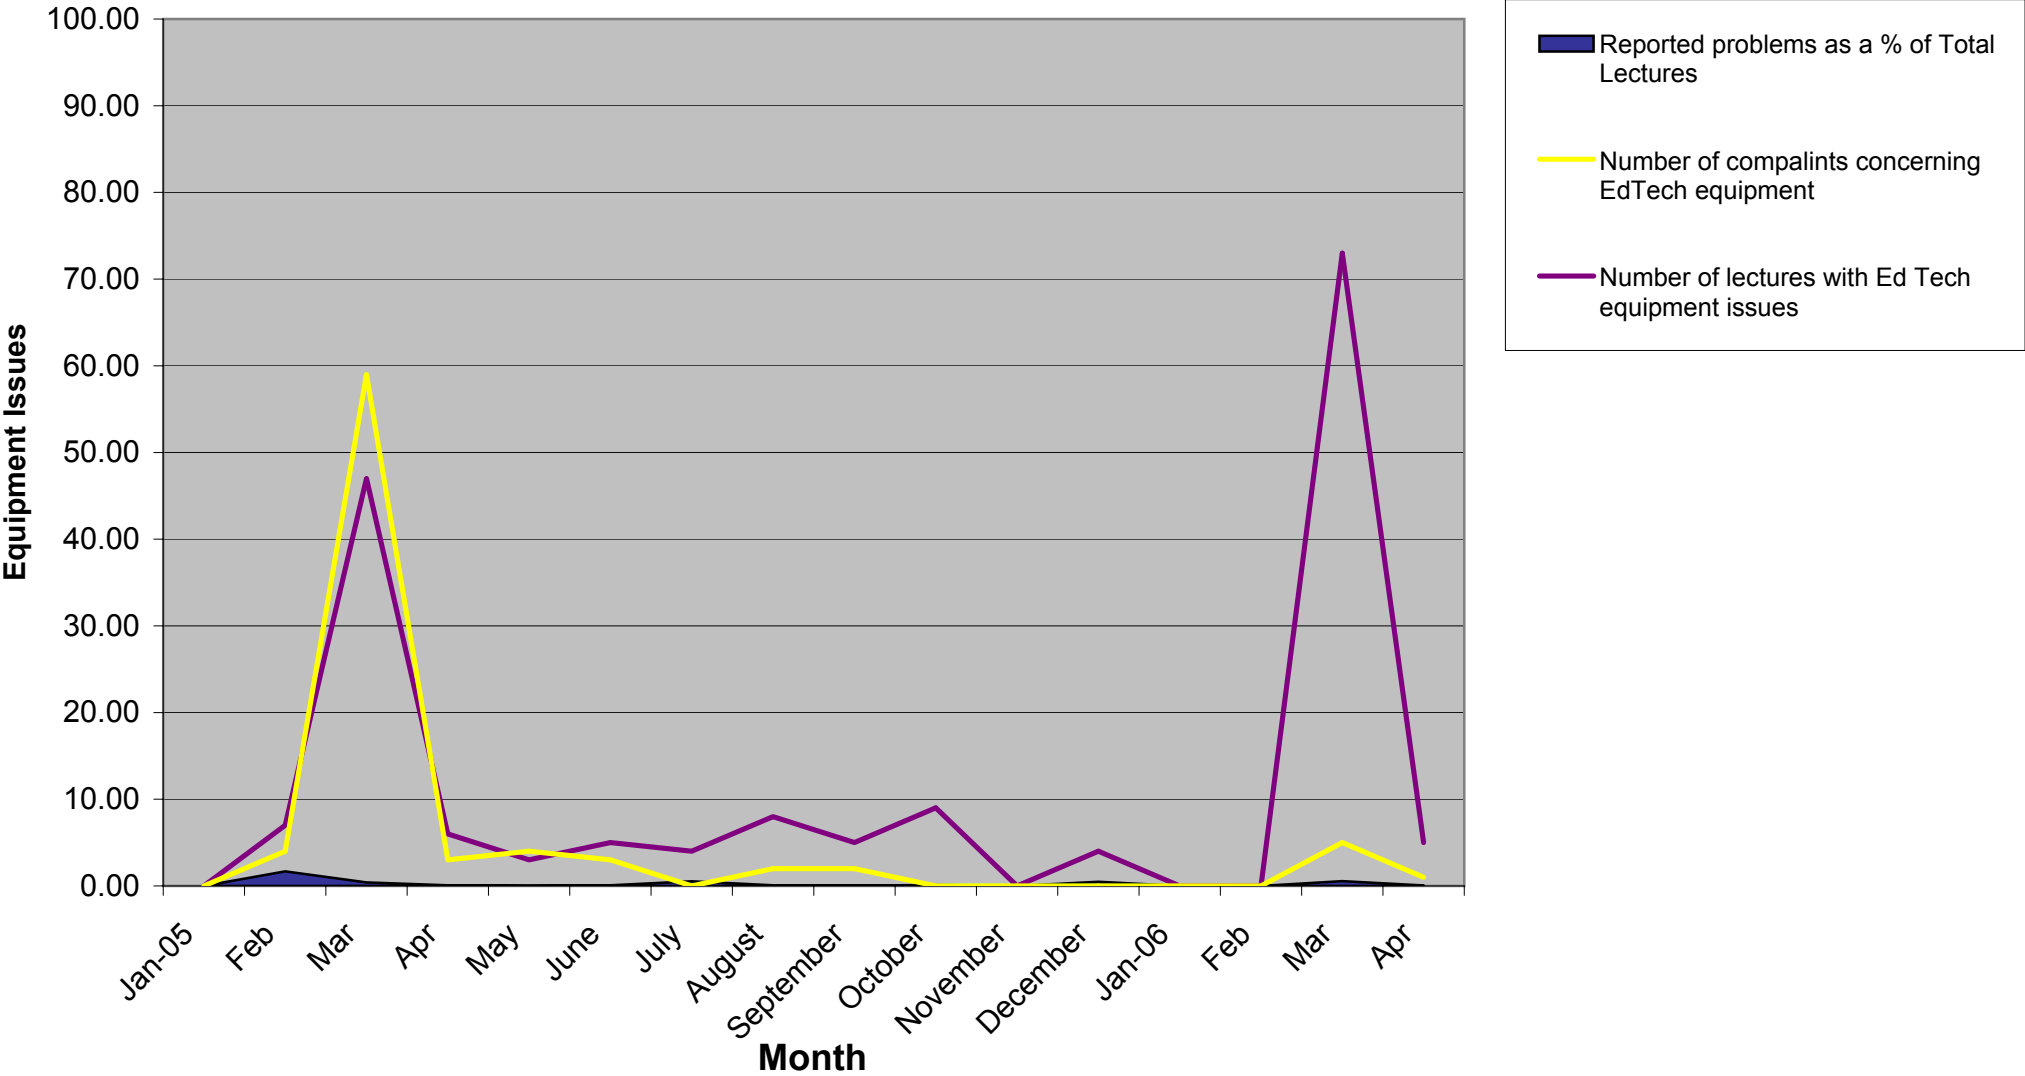

Provide Centrally Programmed Space - Educational Technology Equipment

Lectures affected by service issues

Graph: edtechkpi2.pdf