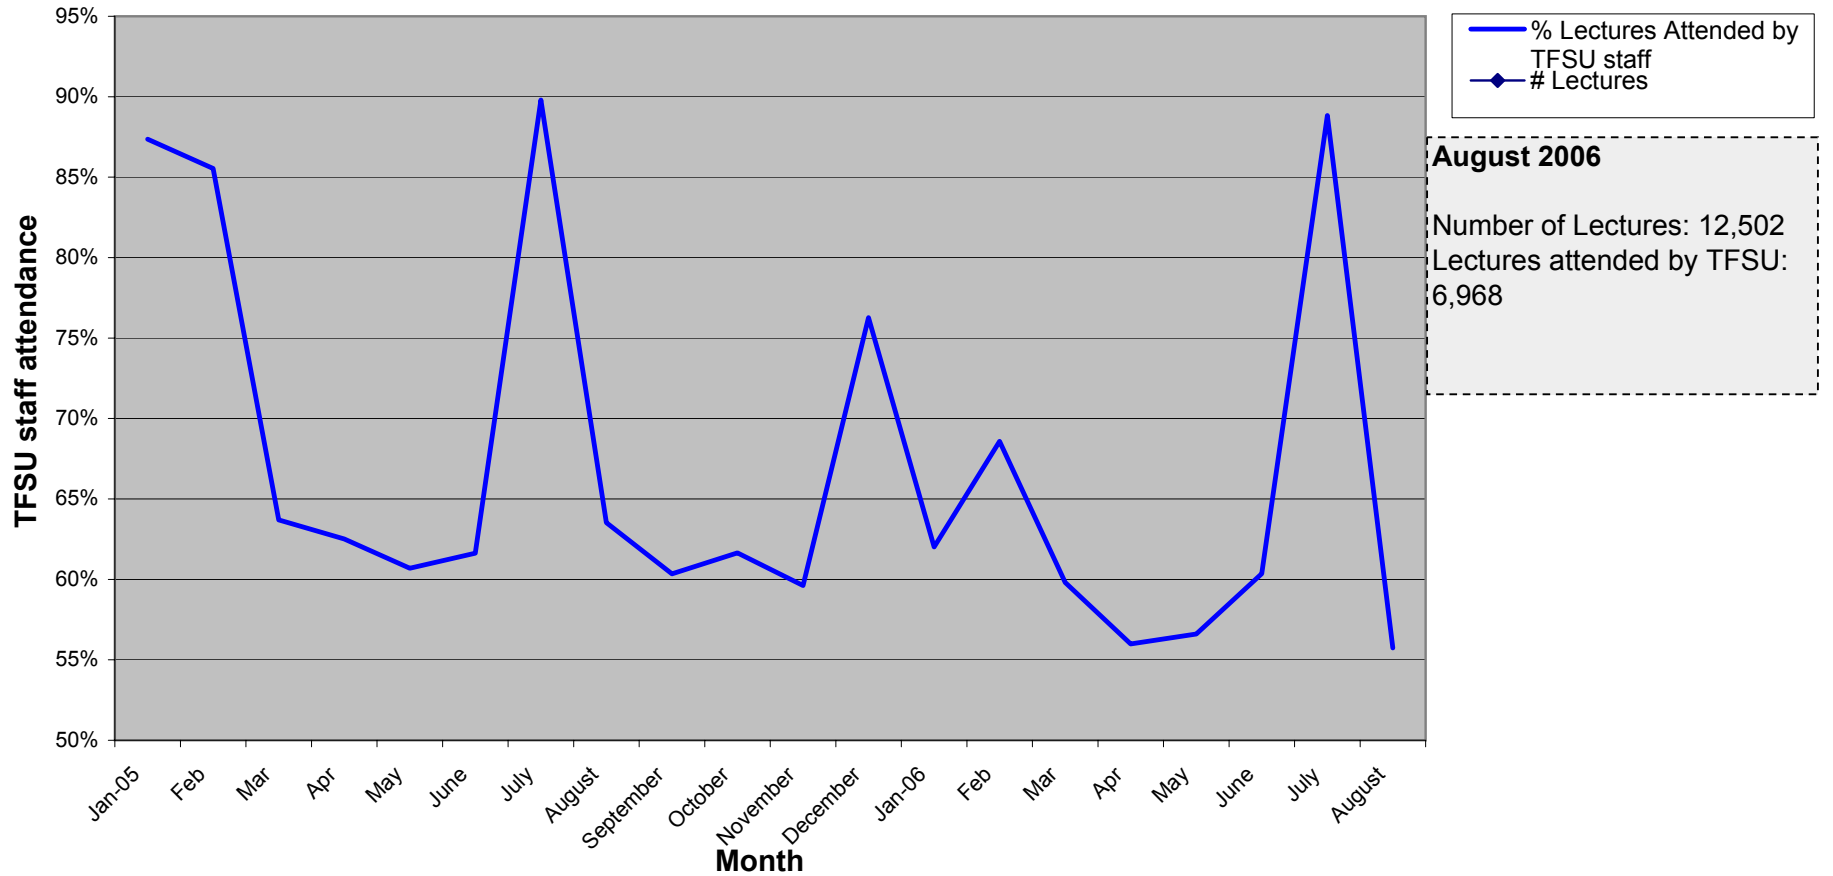

# Provide Centrally Programmed Space - Educational Technology Equipment Attendance

Graph: edtechkpi1.pdf