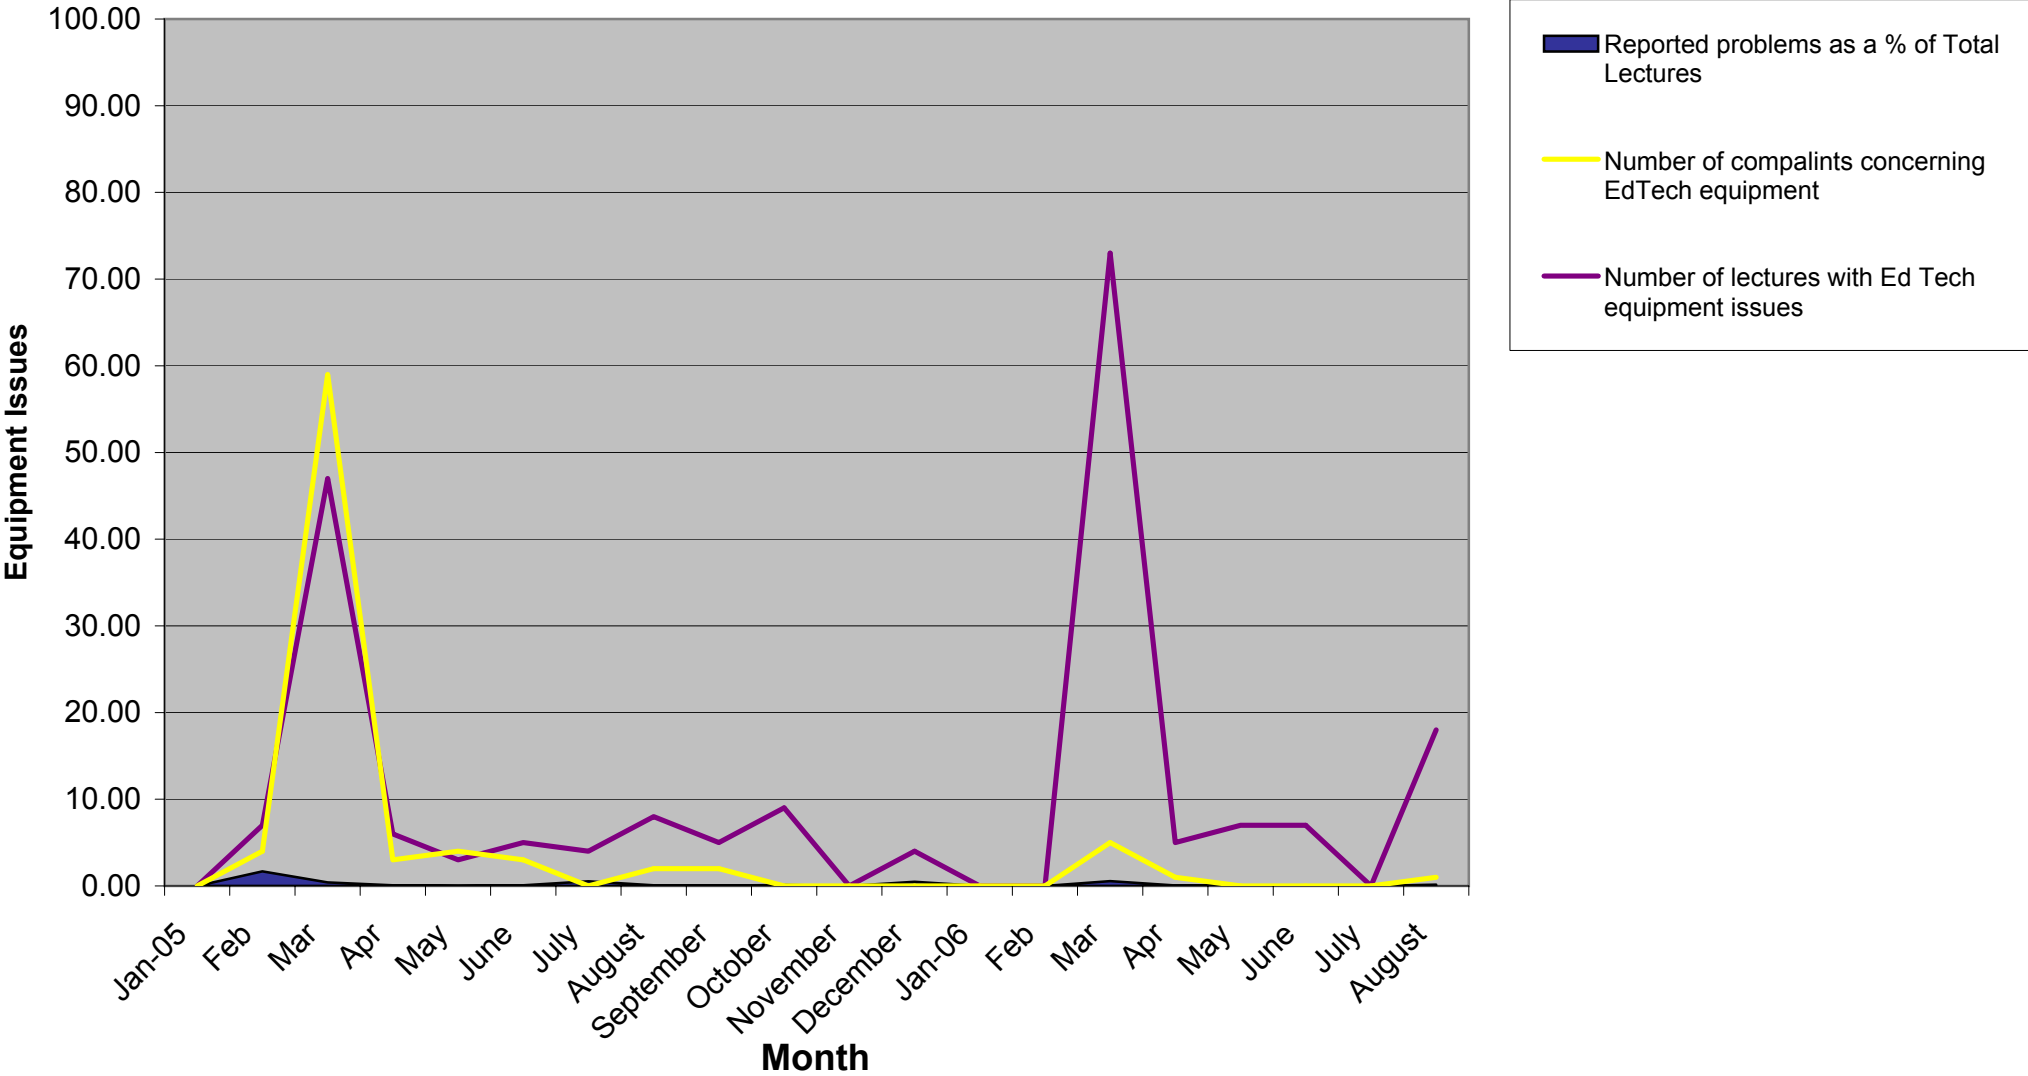

Provide Centrally Programmed Space - Educational Technology Equipment

Lectures affected by service issues

Graph: edtechkpi2.pdf