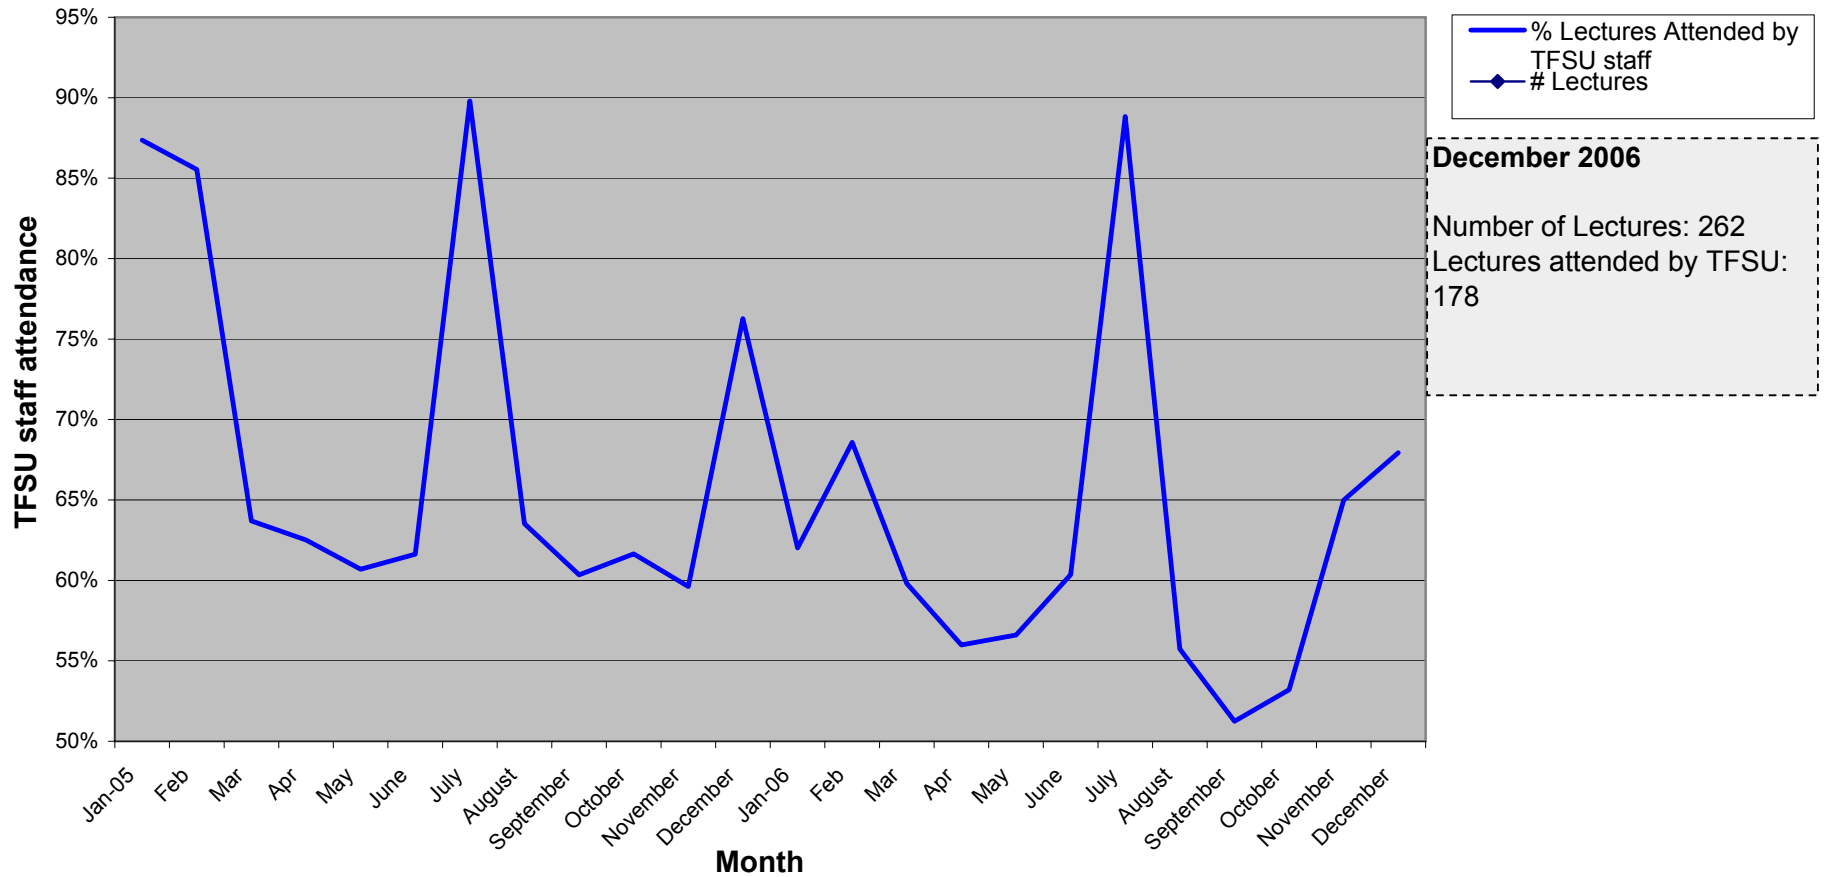

# Provide Centrally Programmed Space - Educational Technology Equipment Attendance

Graph: edtechkpi1.pdf