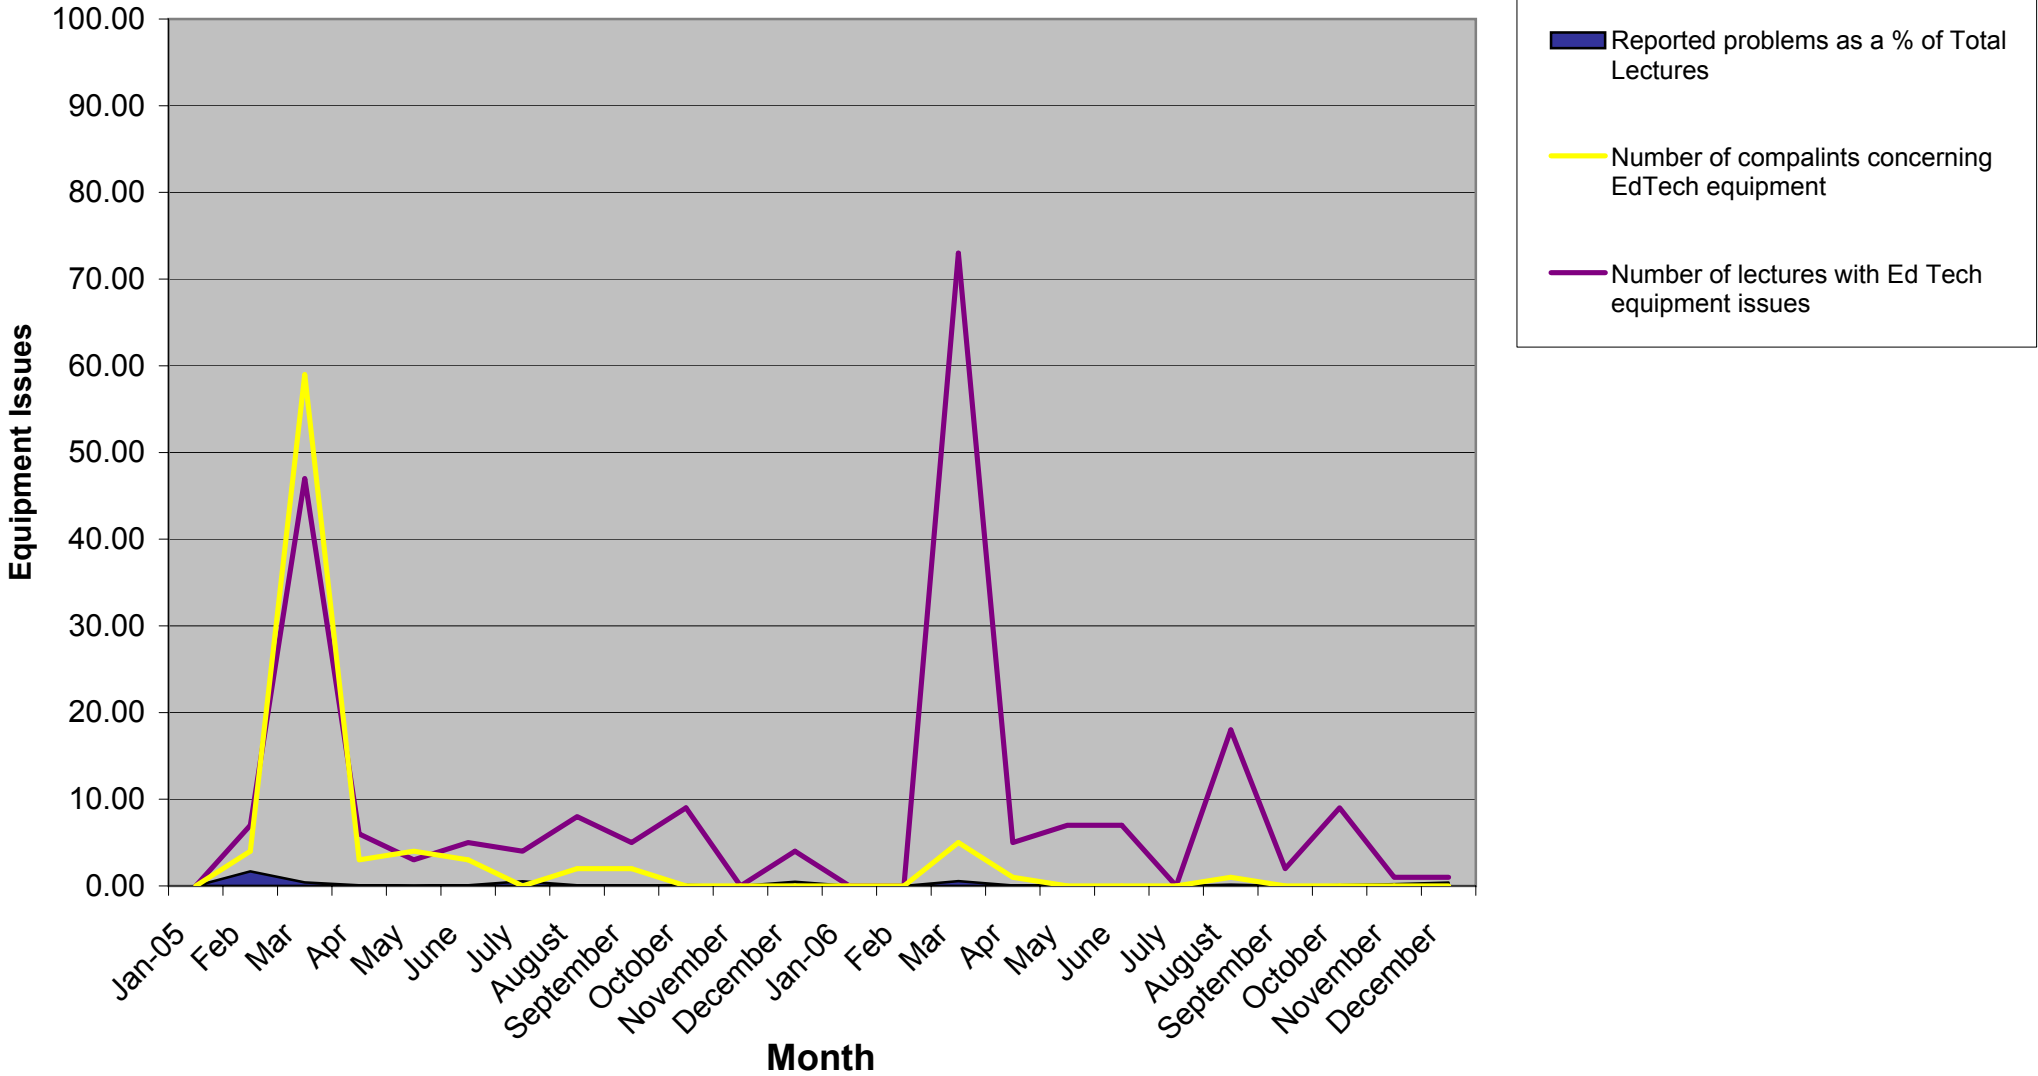

Provide Centrally Programmed Space - Educational Technology Equipment

Lectures affected by service issues

Graph: edtechkpi2.pdf