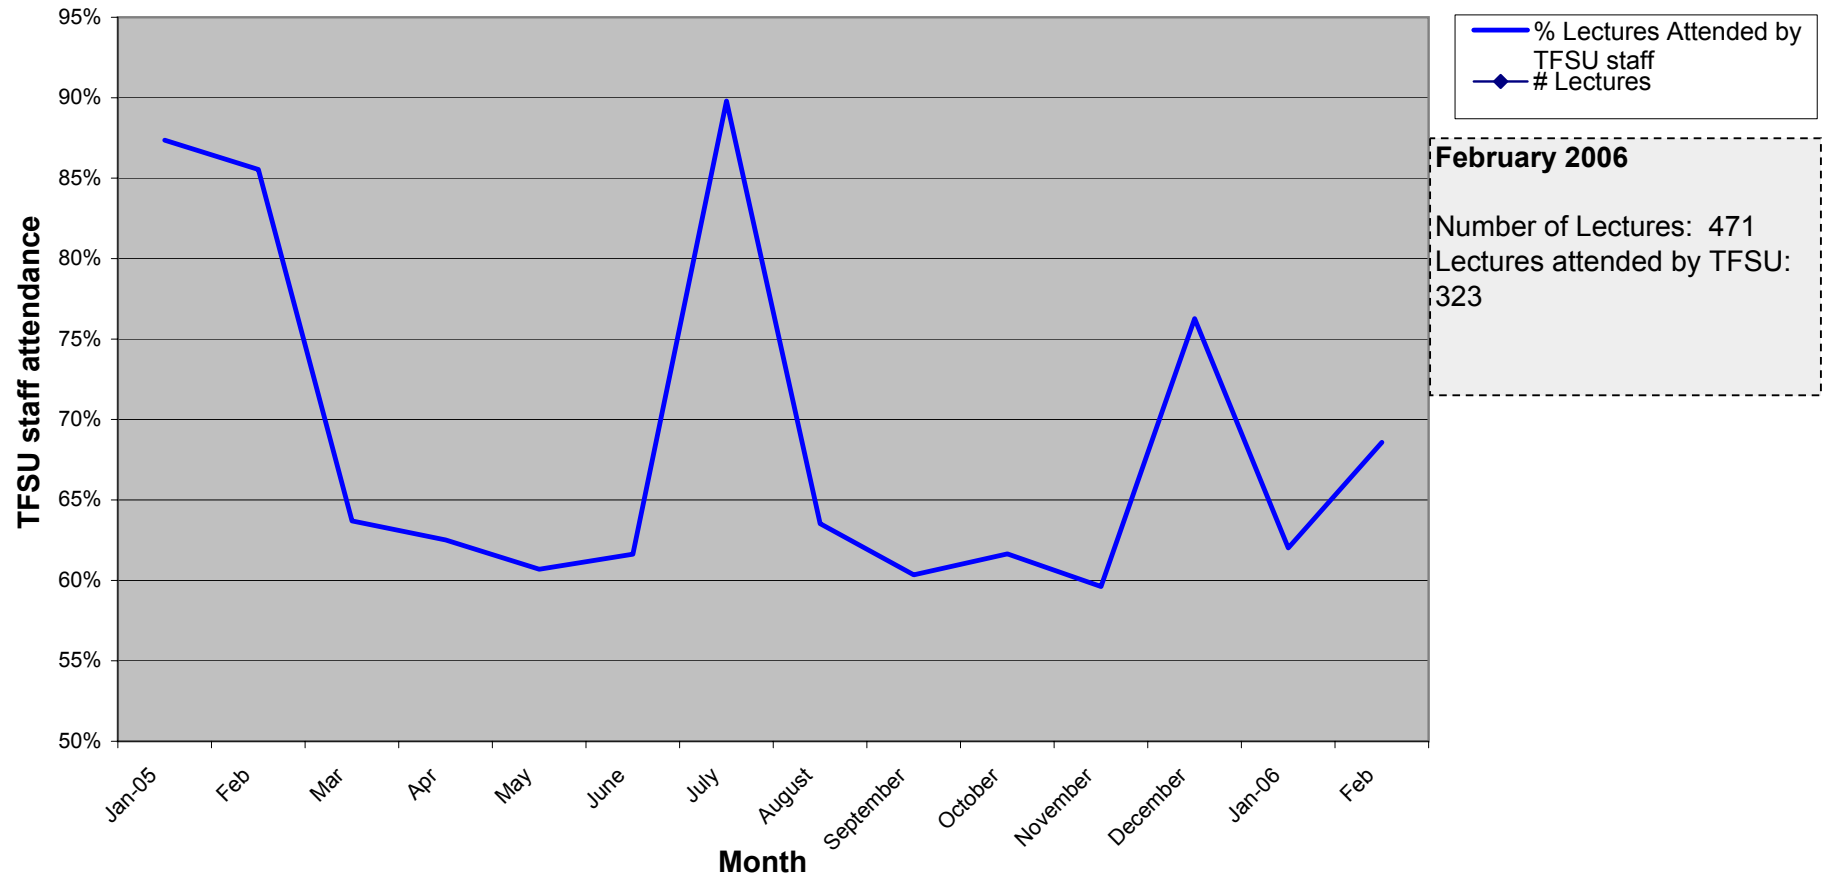

# Provide Centrally Programmed Space - Educational Technology Equipment Attendance

Graph: edtechkpi1.pdf