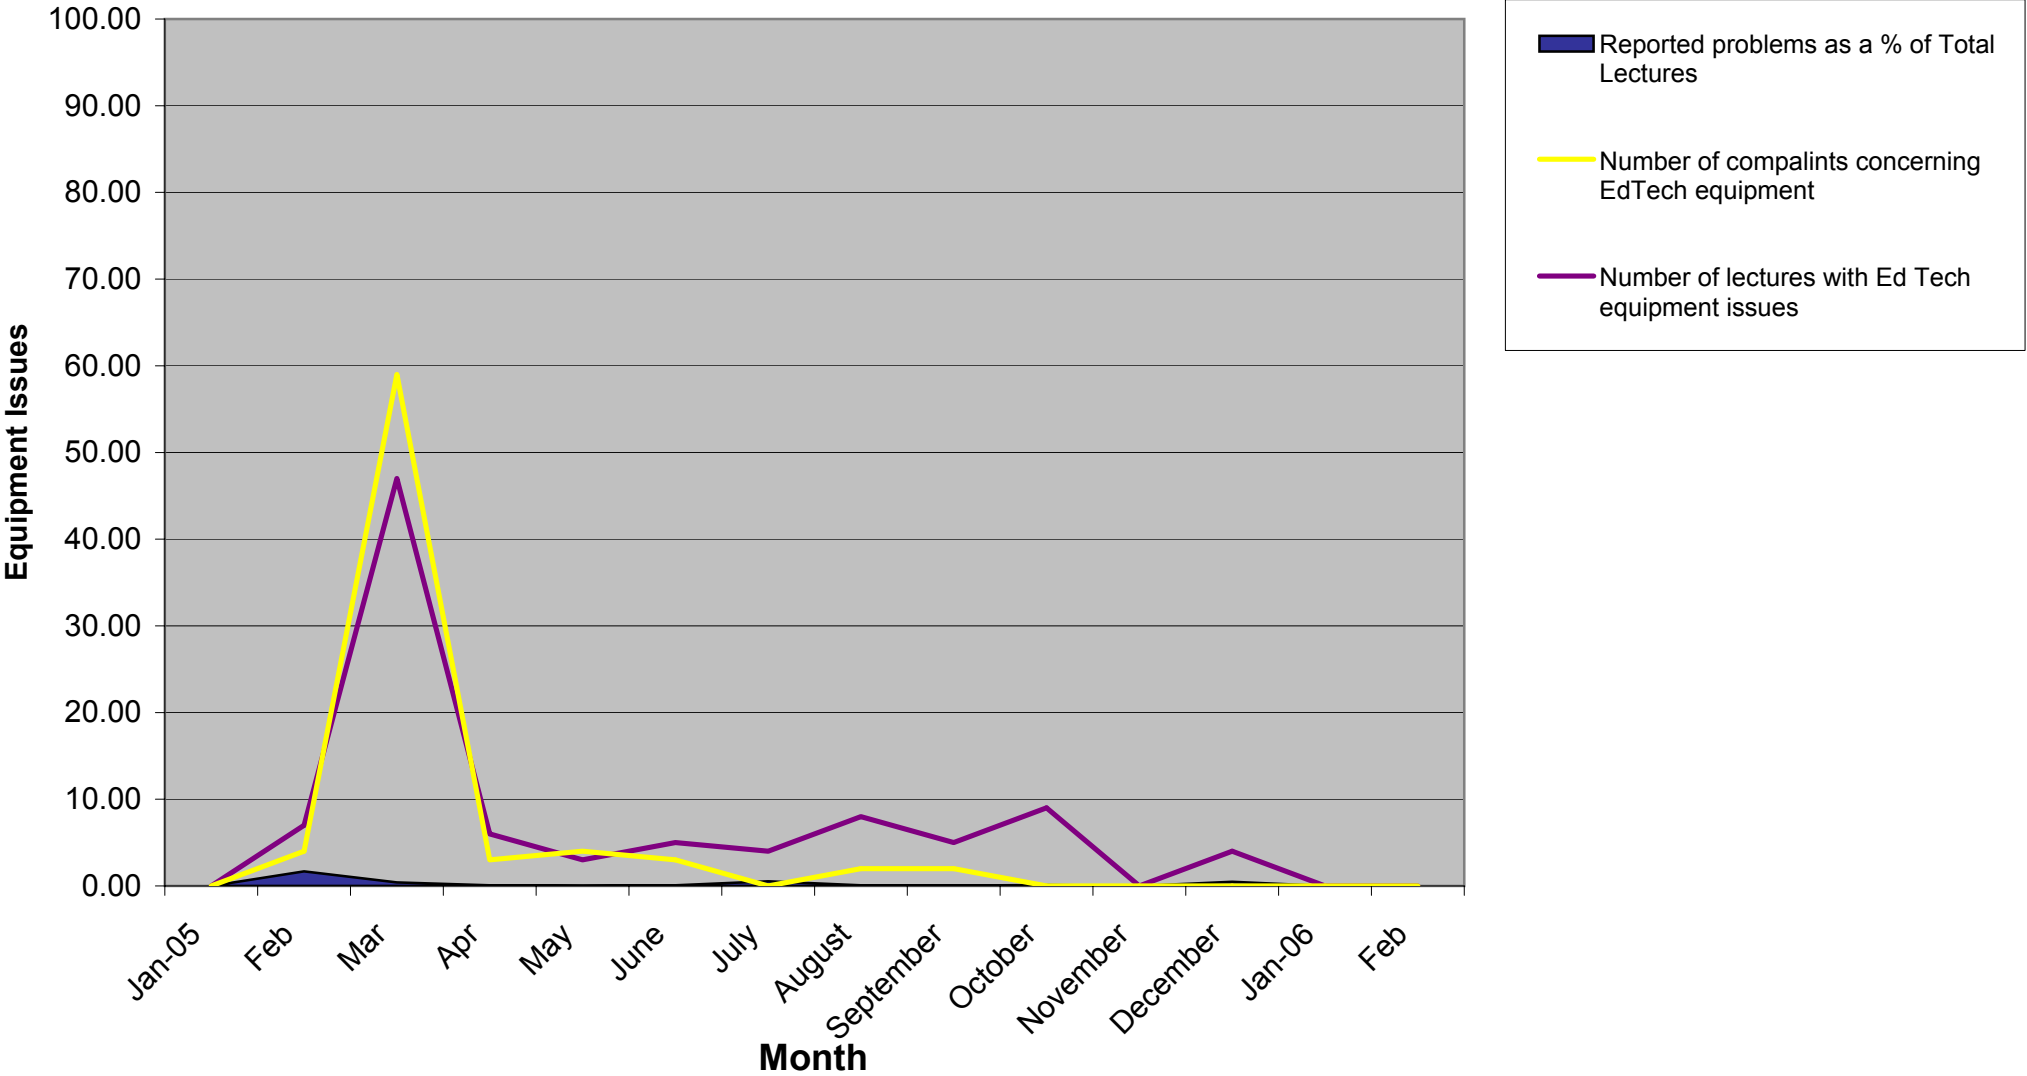

Provide Centrally Programmed Space - Educational Technology Equipment

Lectures affected by service issues

Graph: edtechkpi2.pdf