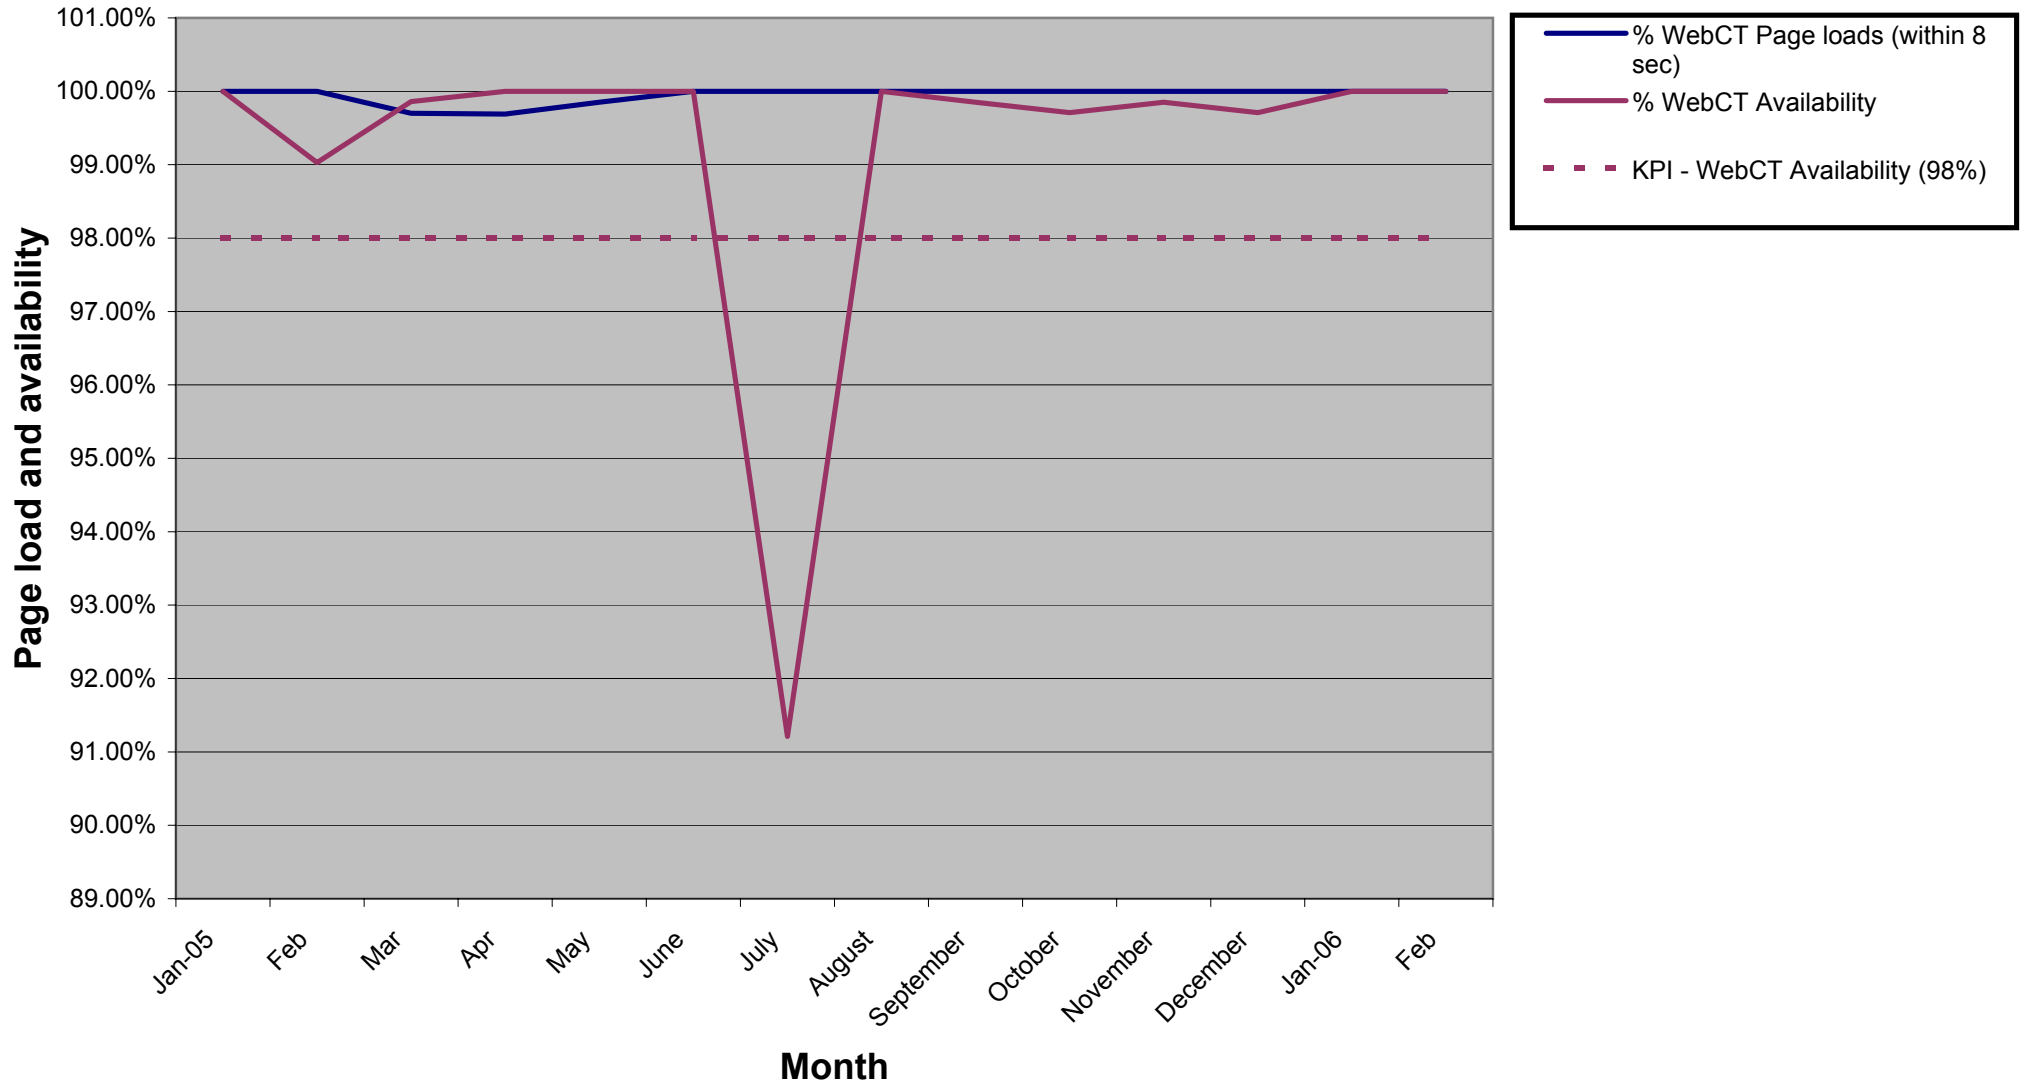

## Learning Management System - WebCT

Graph: webctkpi.pdf