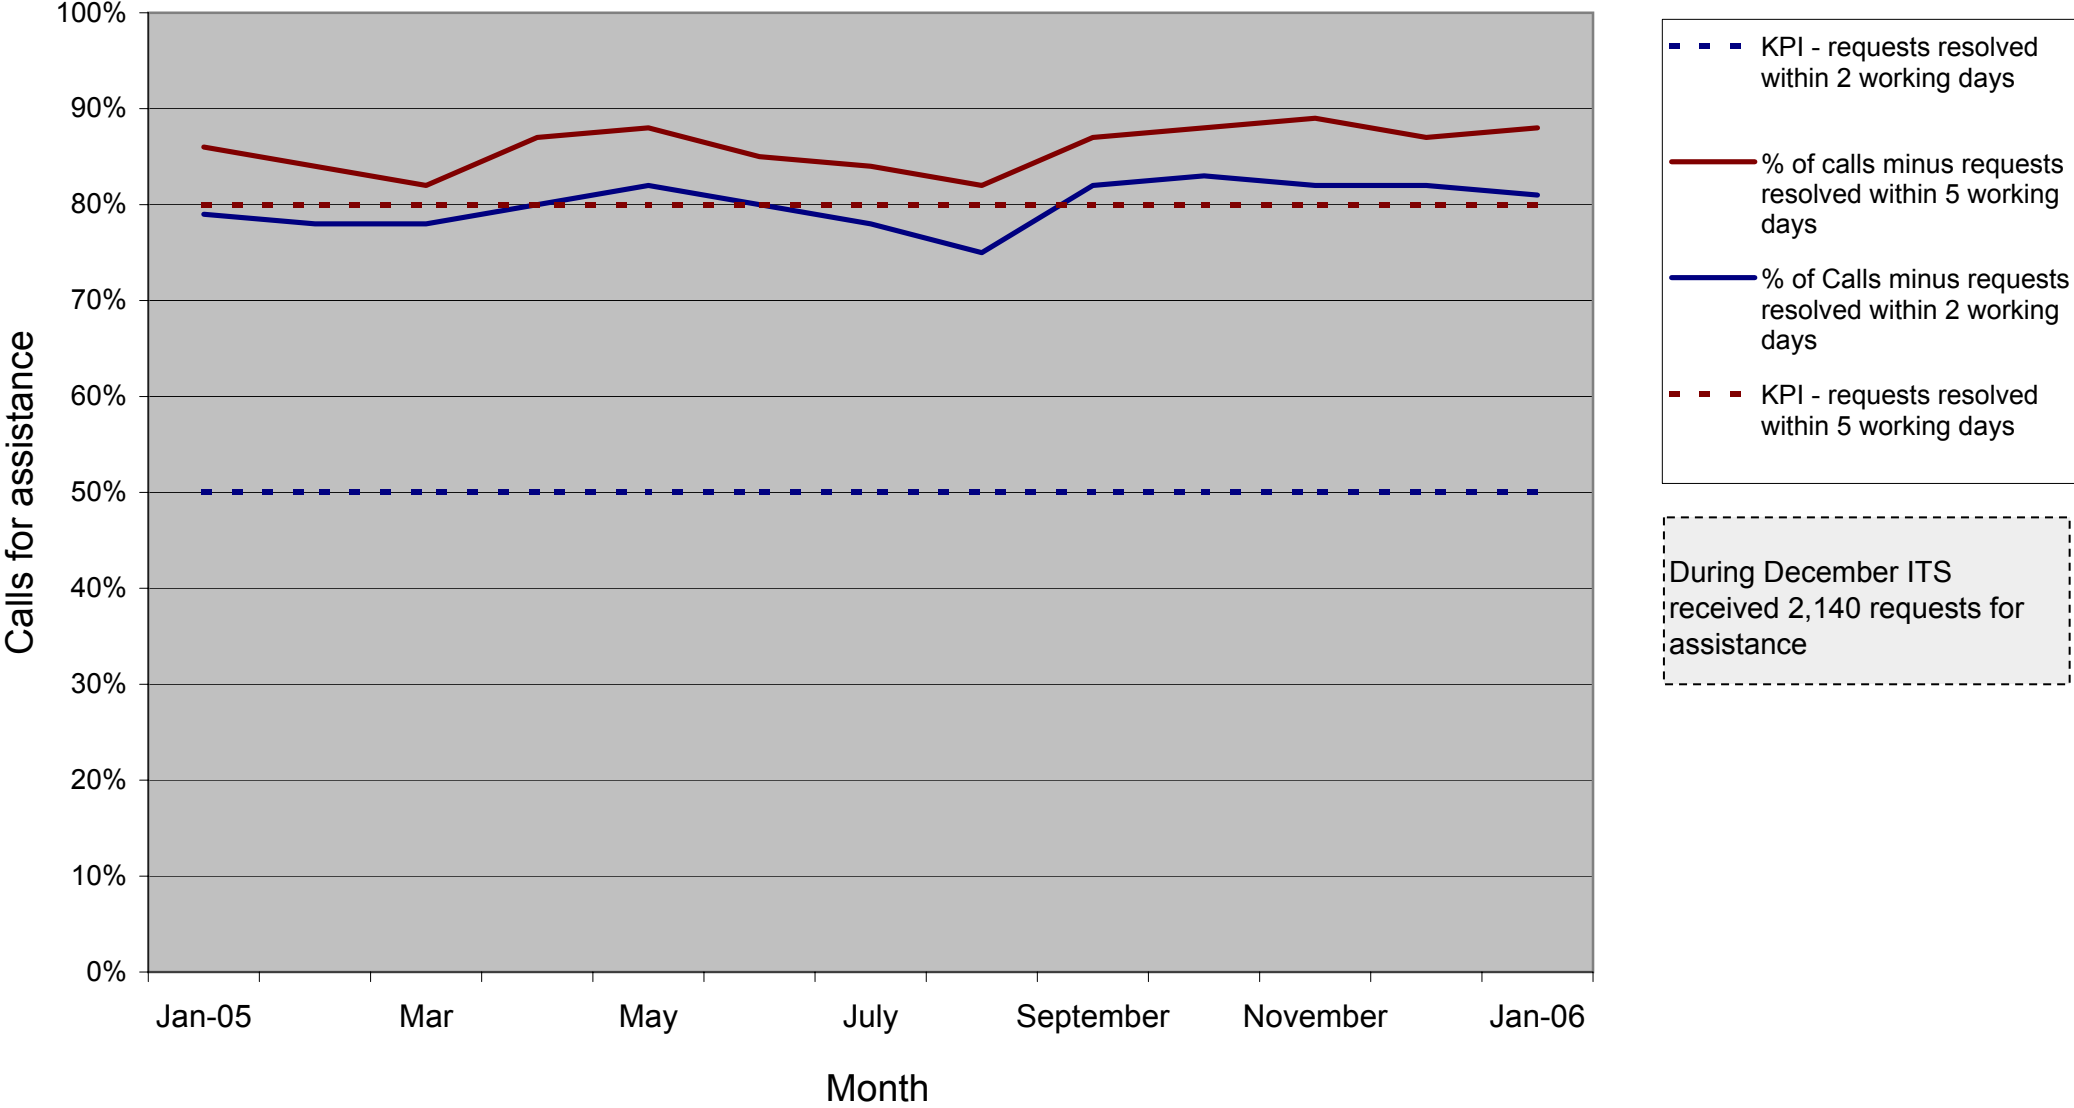

IT Support for Staff

Calls for Assistance (excludes Network Installation Requests)

Graph: itsupportstaffkpi.pdf