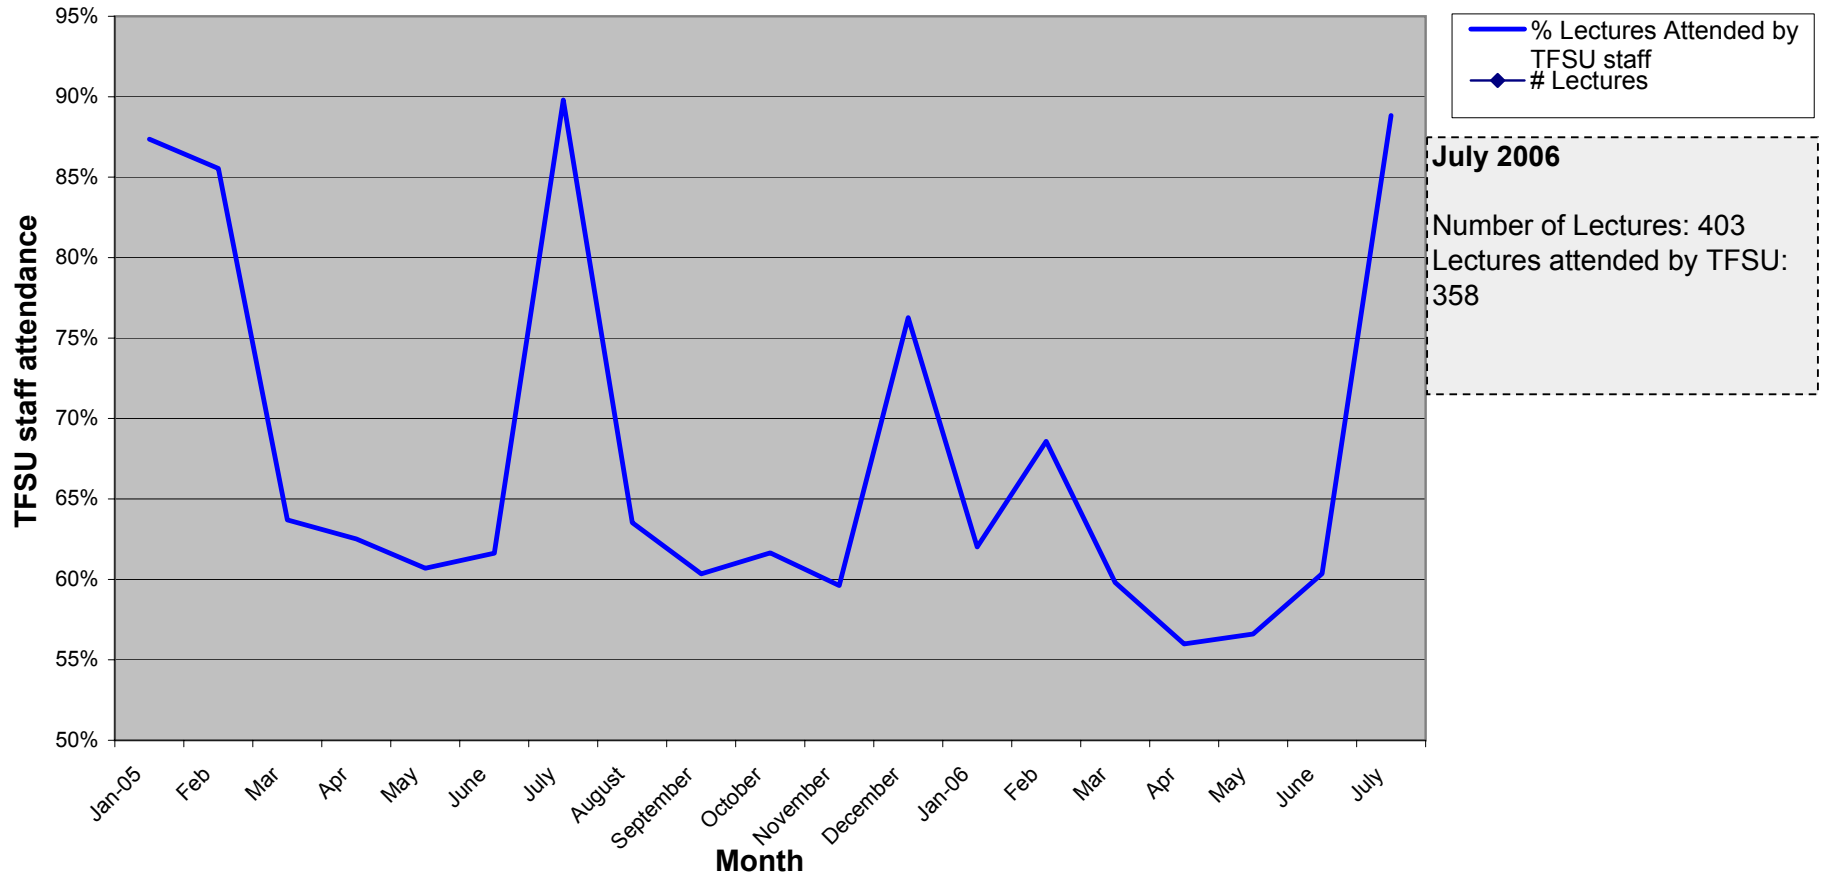

Provide Centrally Programmed Space - Educational Technology Equipment Attendance

Graph: edtechkpi1.pdf