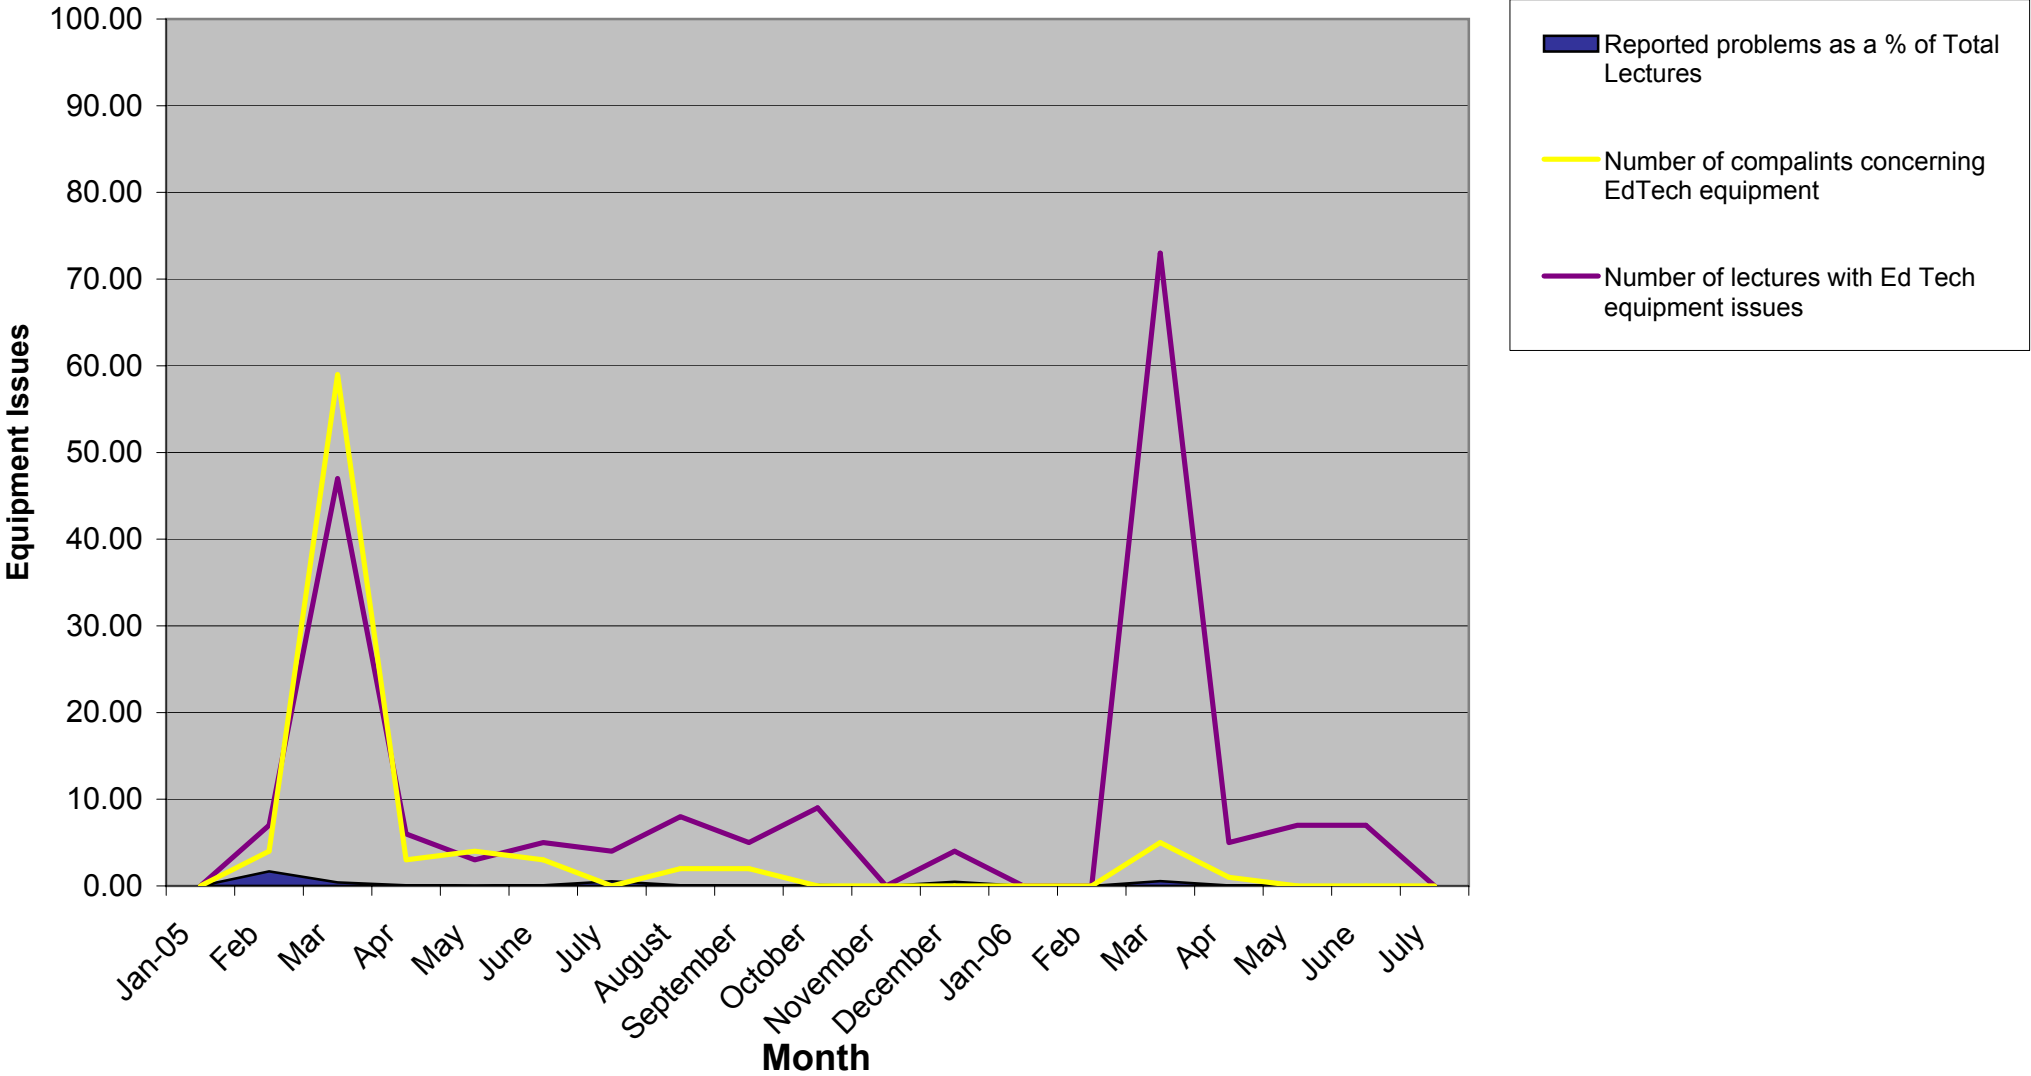

Provide Centrally Programmed Space - Educational Technology Equipment

Lectures affected by service issues

Graph: edtechkpi2.pdf