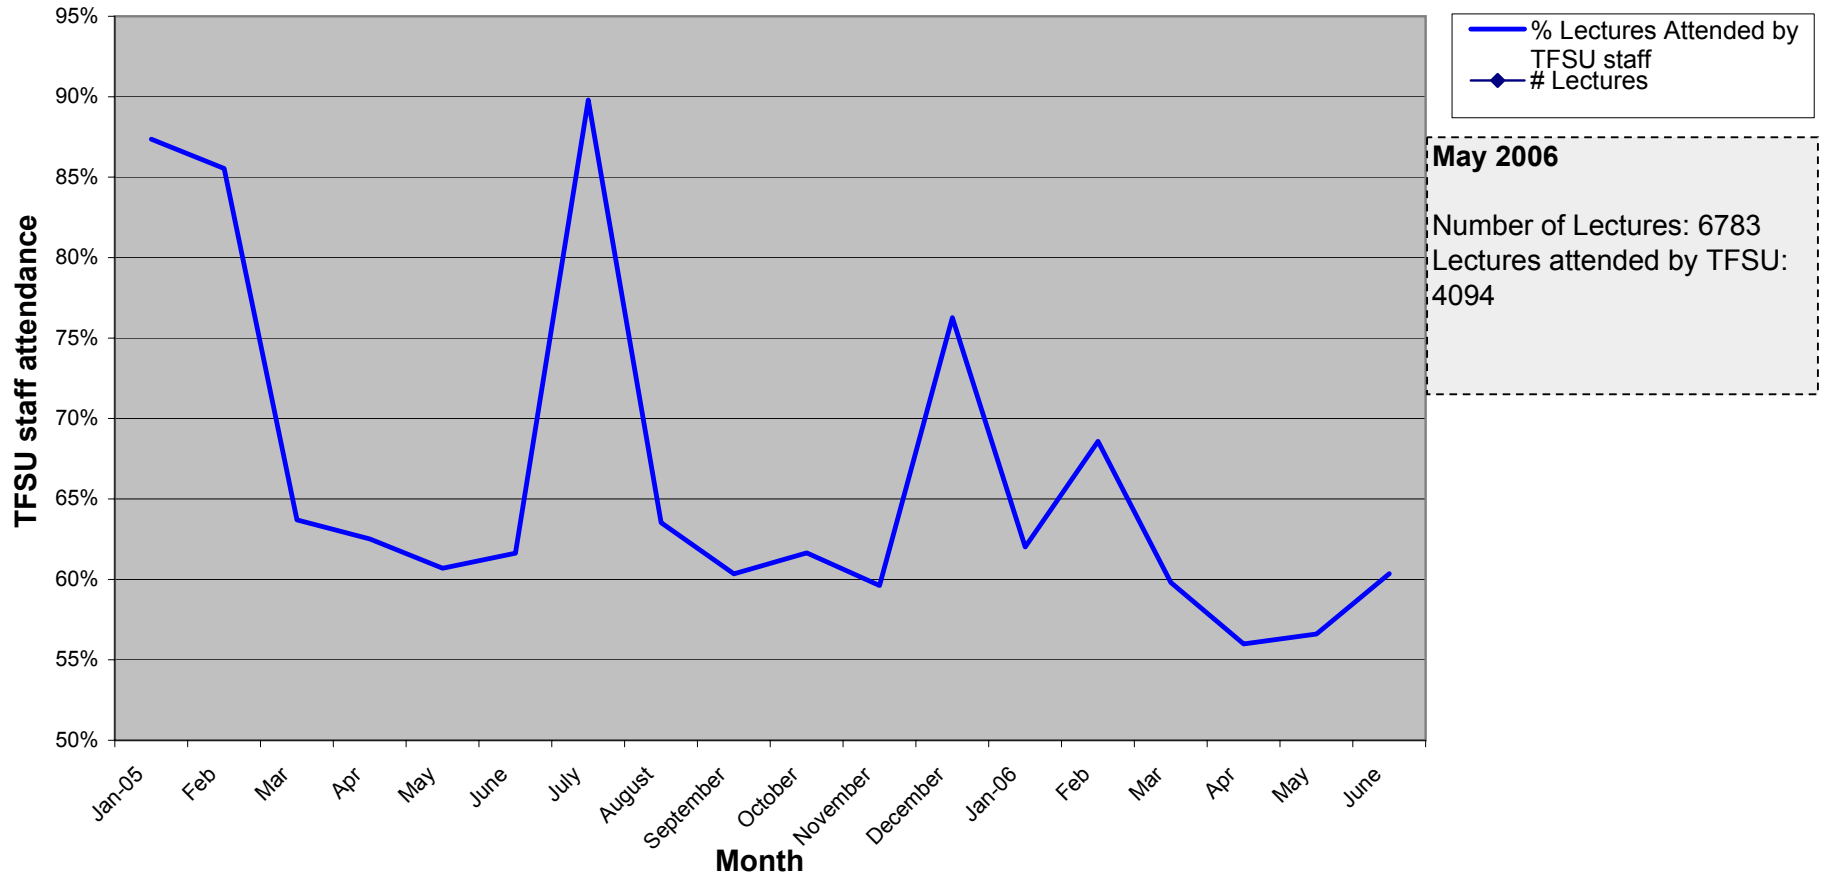

Provide Centrally Programmed Space - Educational Technology Equipment Attendance

Graph: edtechkpi1.pdf