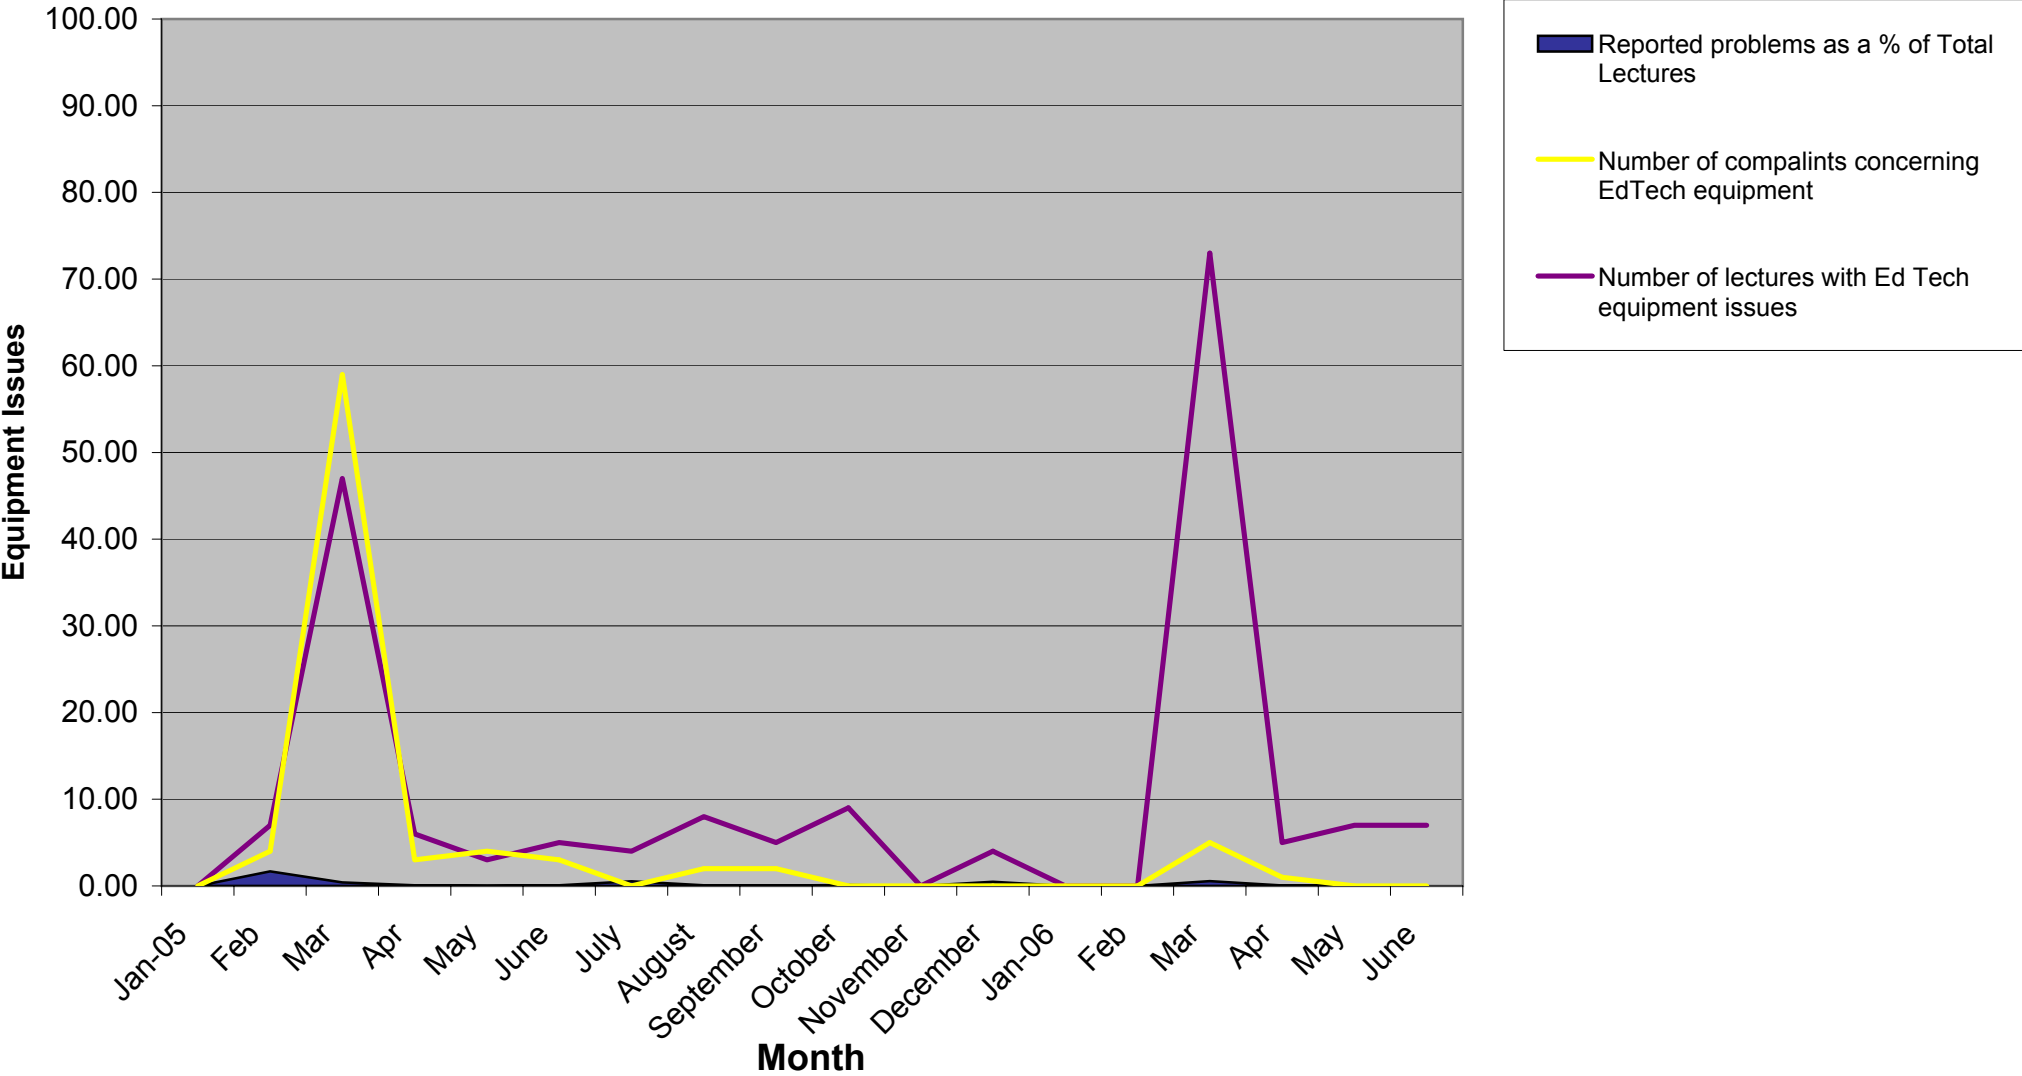

# Provide Centrally Programmed Space - Educational Technology Equipment

Lectures affected by service issues

Graph: edtechkpi2.pdf