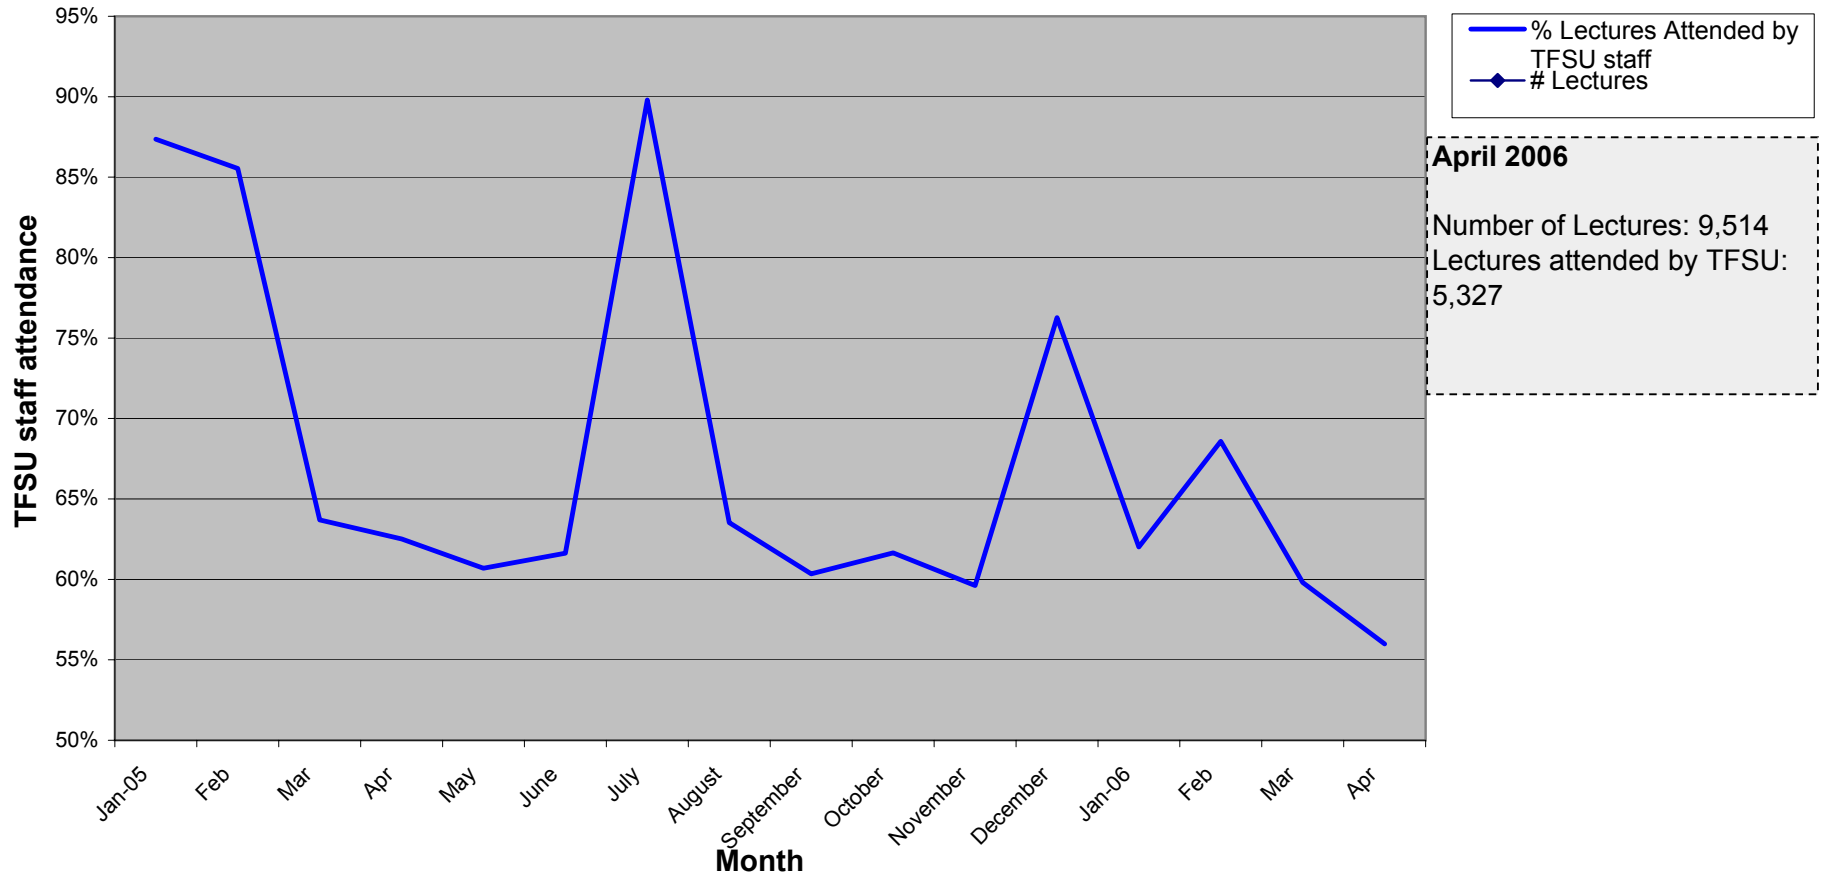

Provide Centrally Programmed Space - Educational Technology Equipment Attendance

Graph: edtechkpi1.pdf