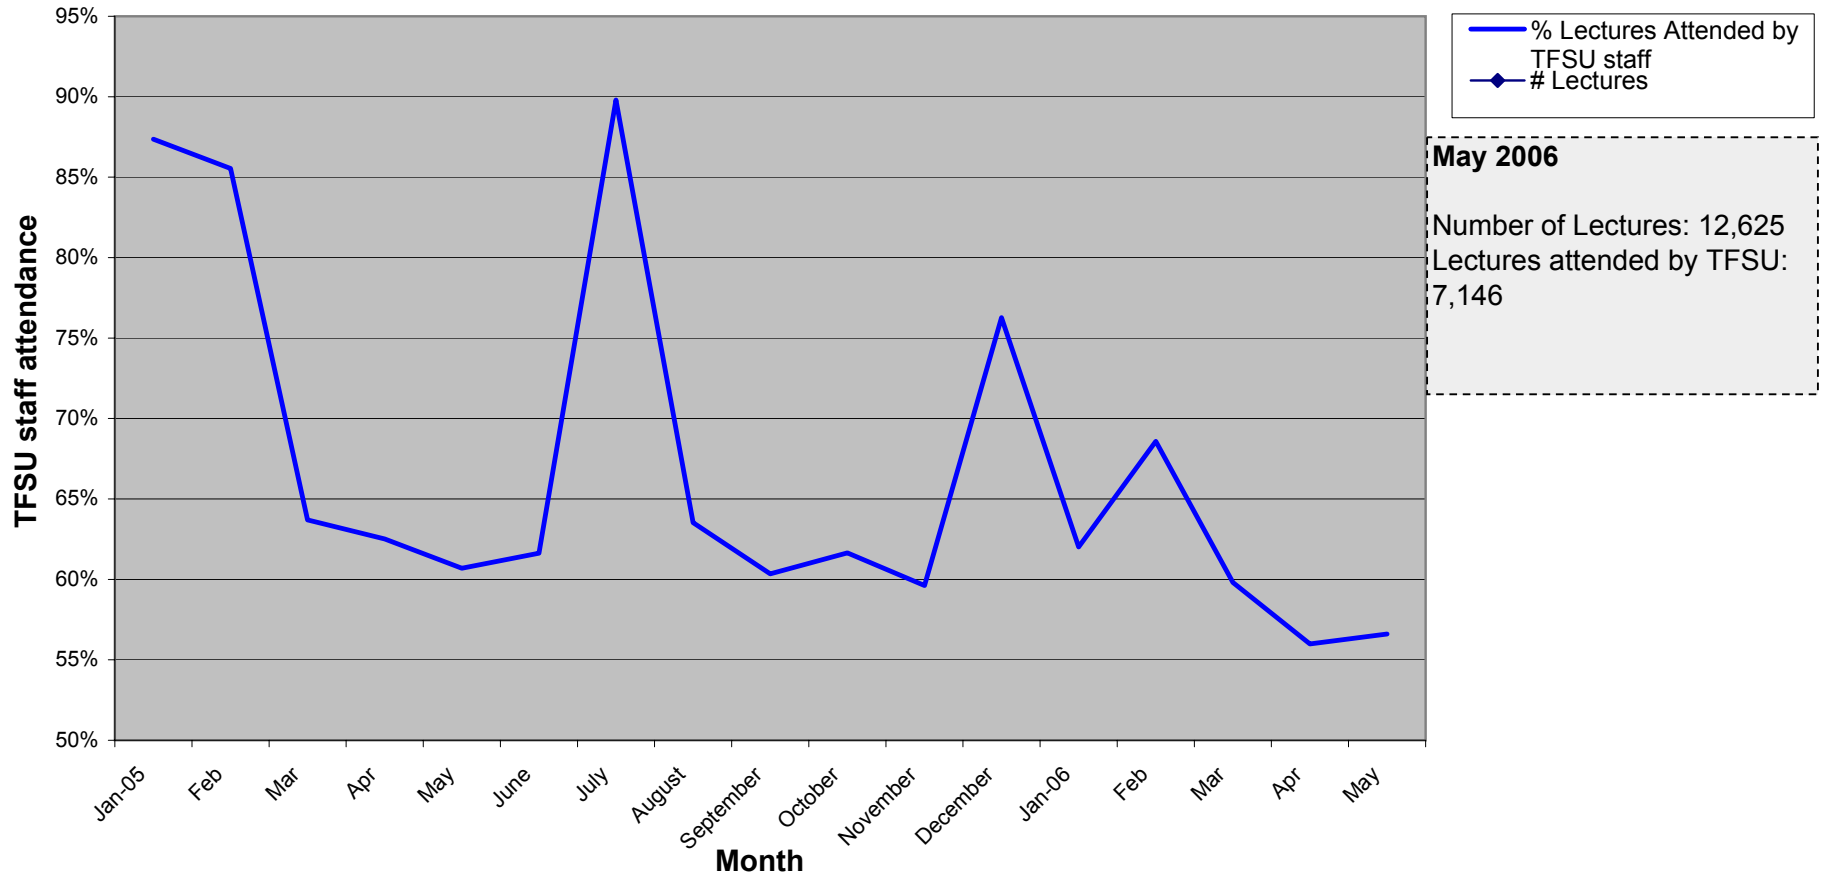

Provide Centrally Programmed Space - Educational Technology Equipment Attendance

Graph: edtechkpi1.pdf