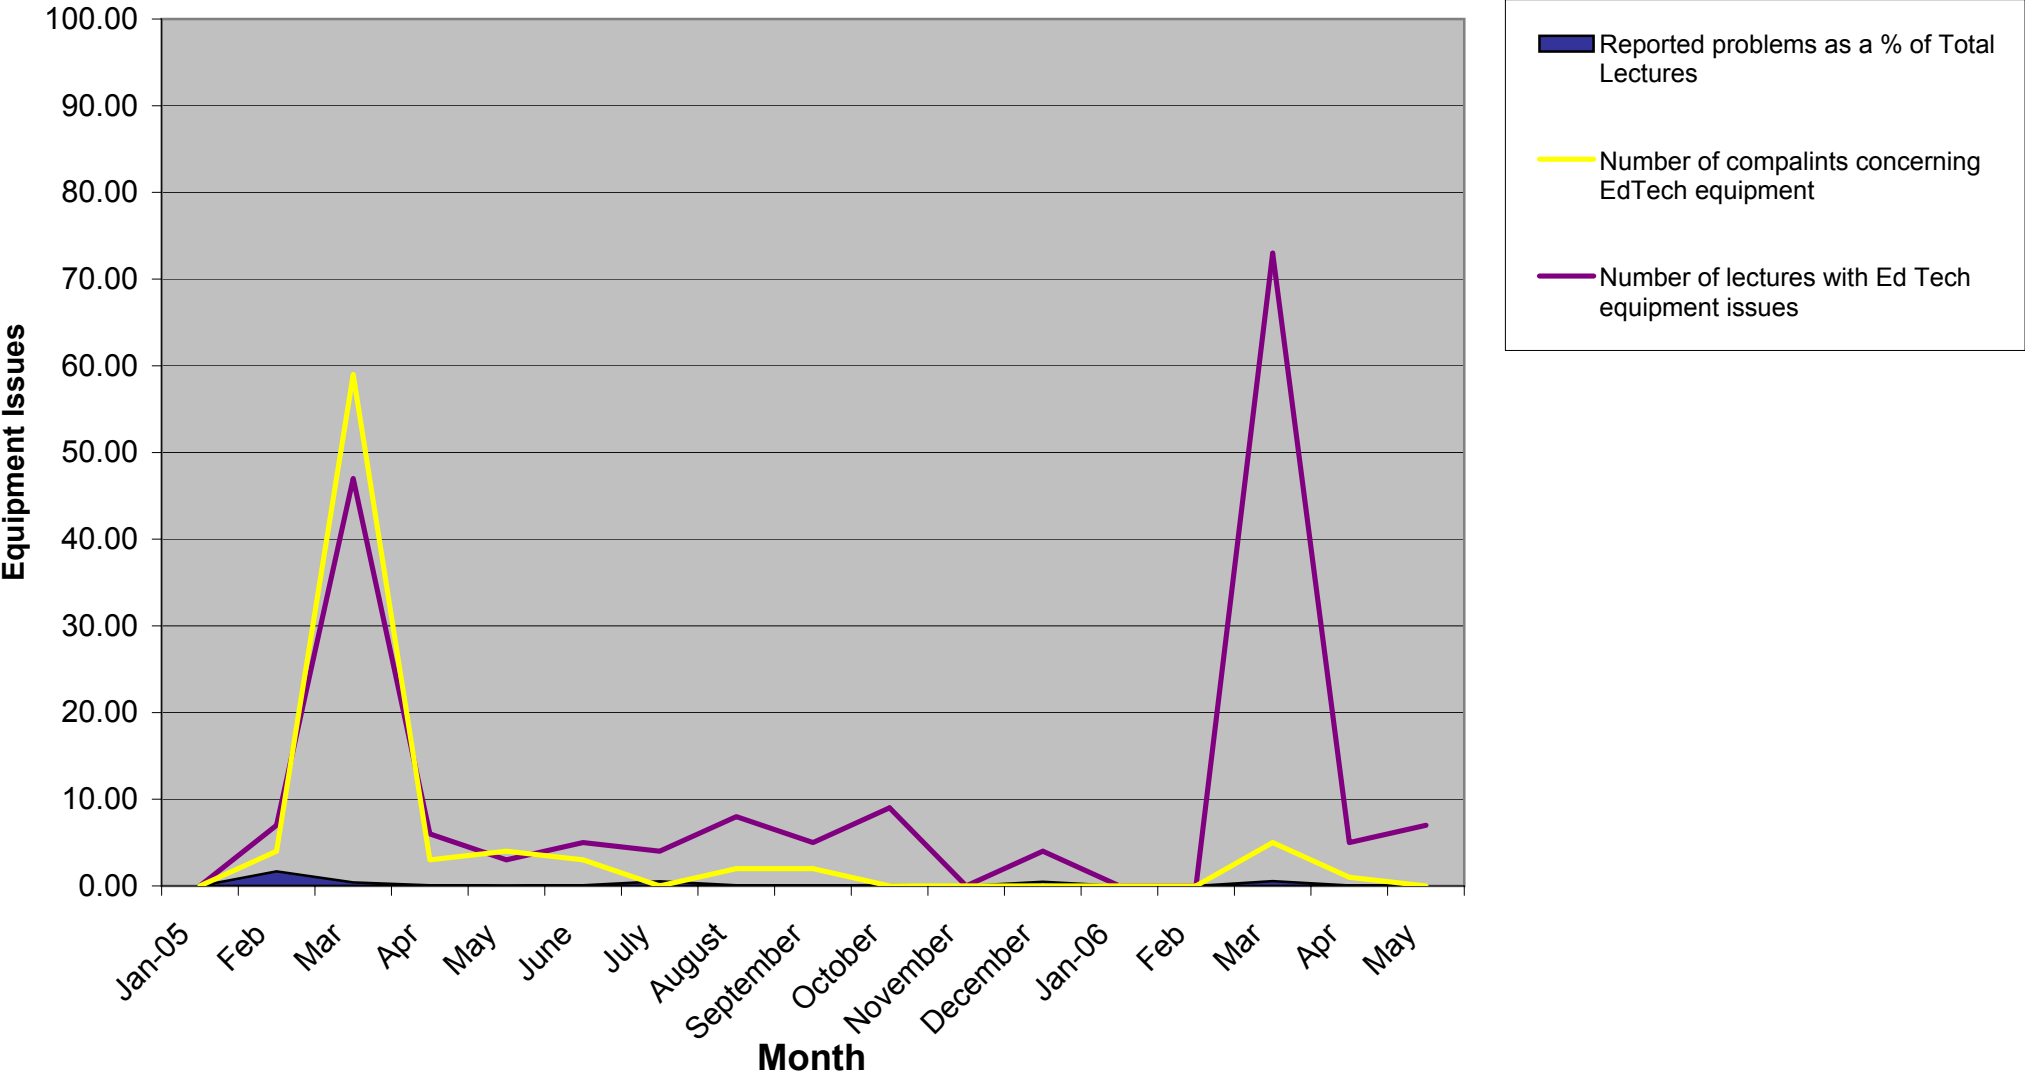

Provide Centrally Programmed Space - Educational Technology Equipment

Lectures affected by service issues

Graph: edtechkpi2.pdf