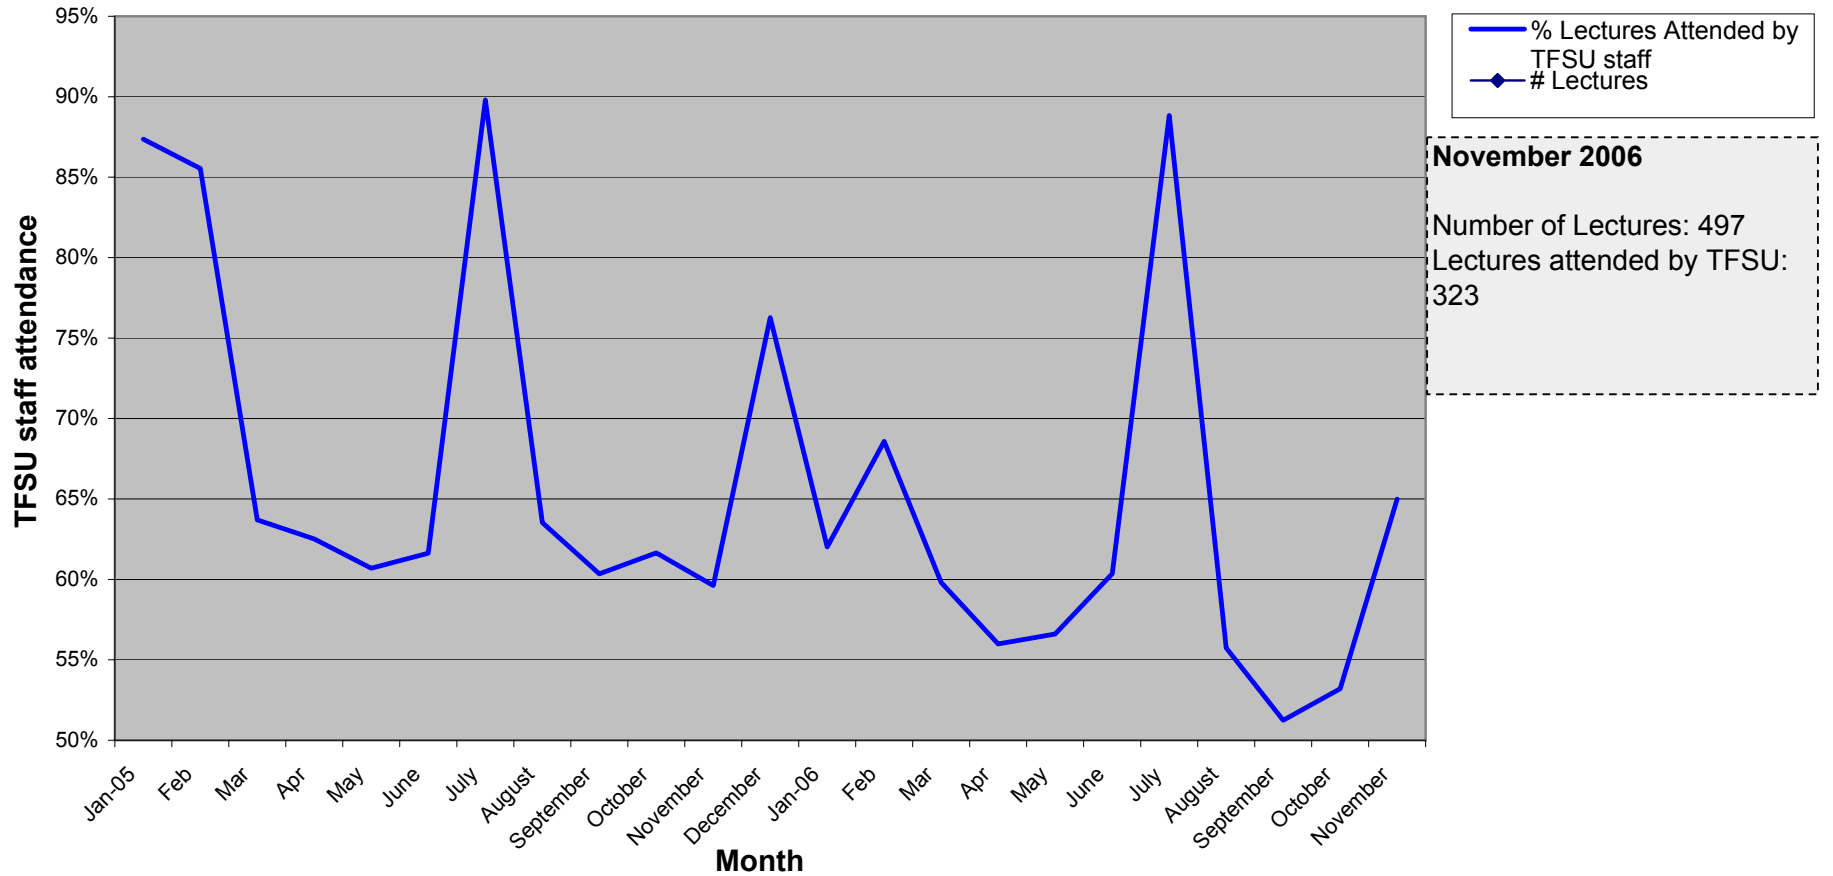

# Provide Centrally Programmed Space - Educational Technology Equipment Attendance

Graph: edtechkpi1.pdf