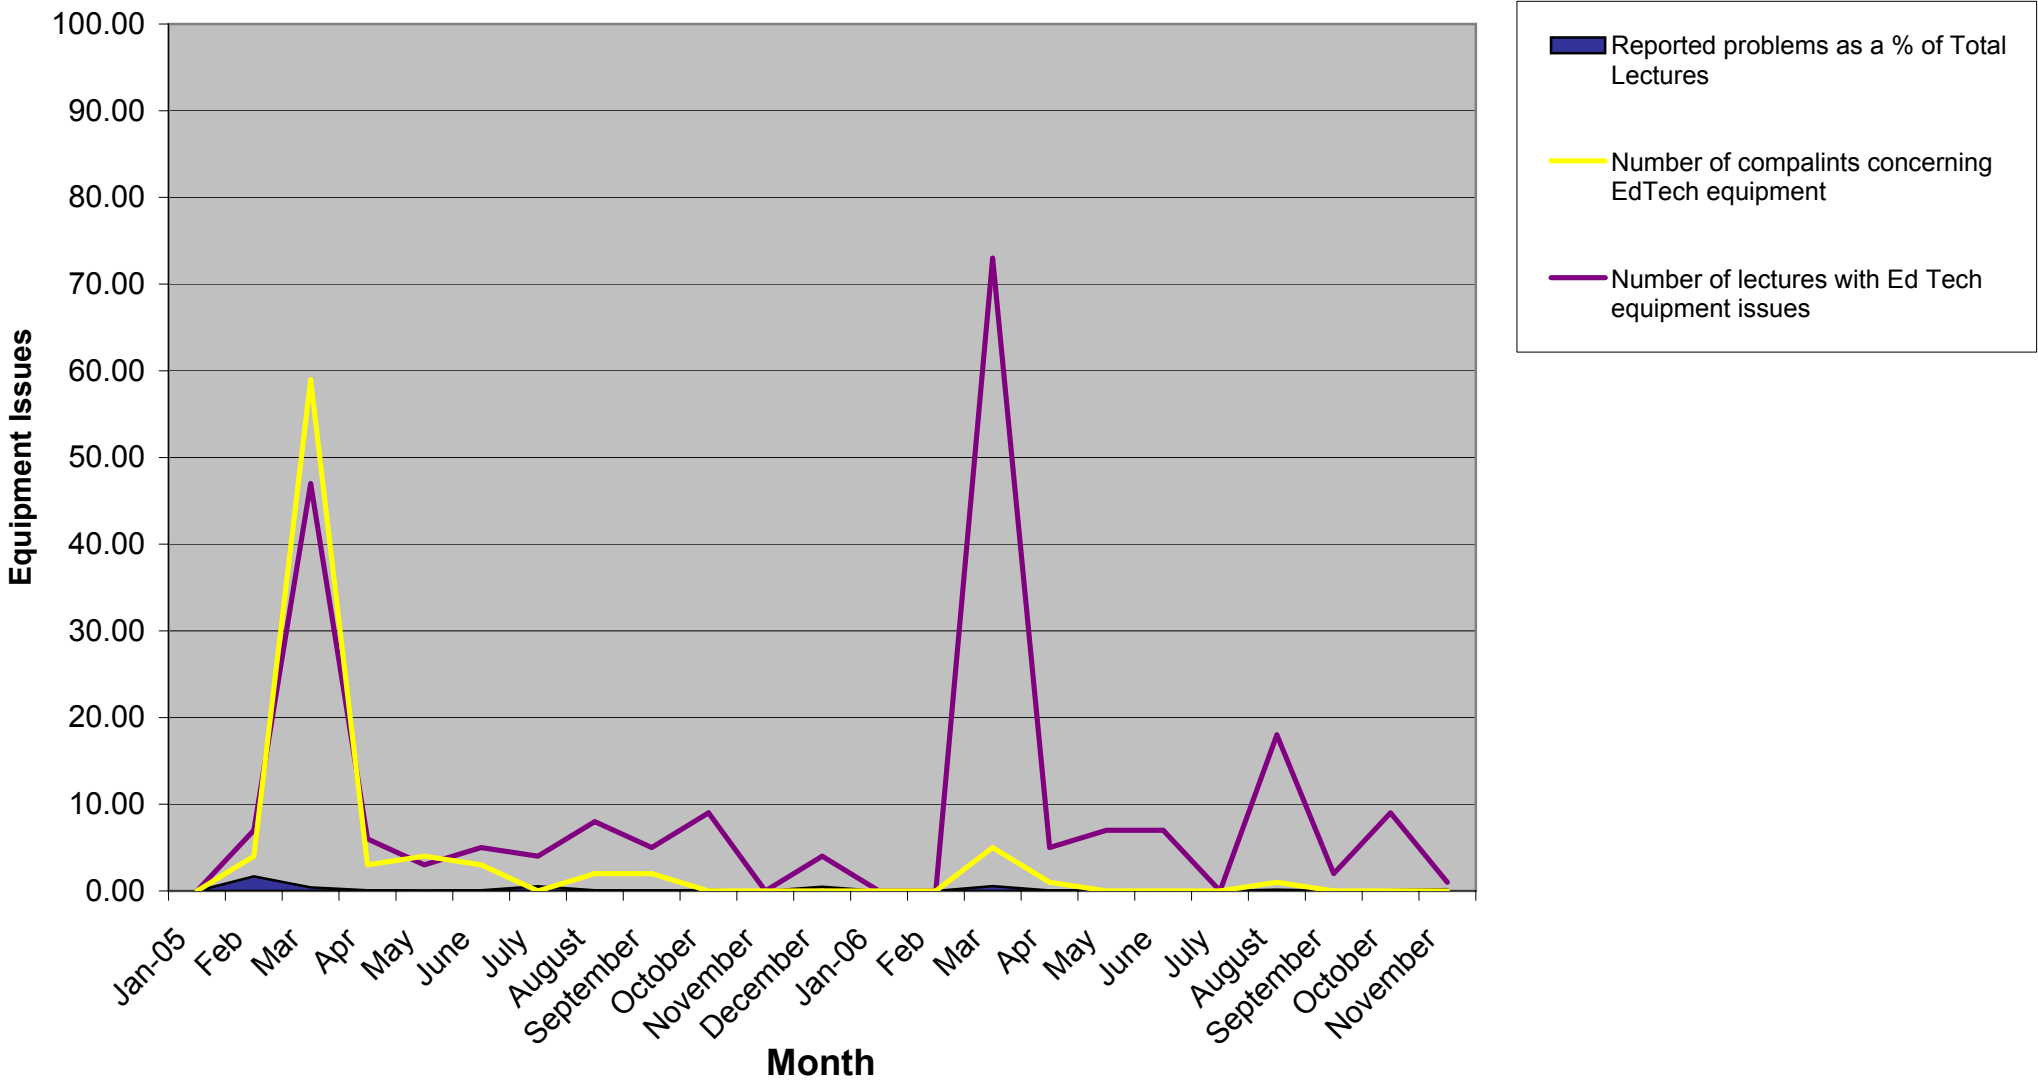

Provide Centrally Programmed Space - Educational Technology Equipment

Lectures affected by service issues

Graph: edtechkpi2.pdf