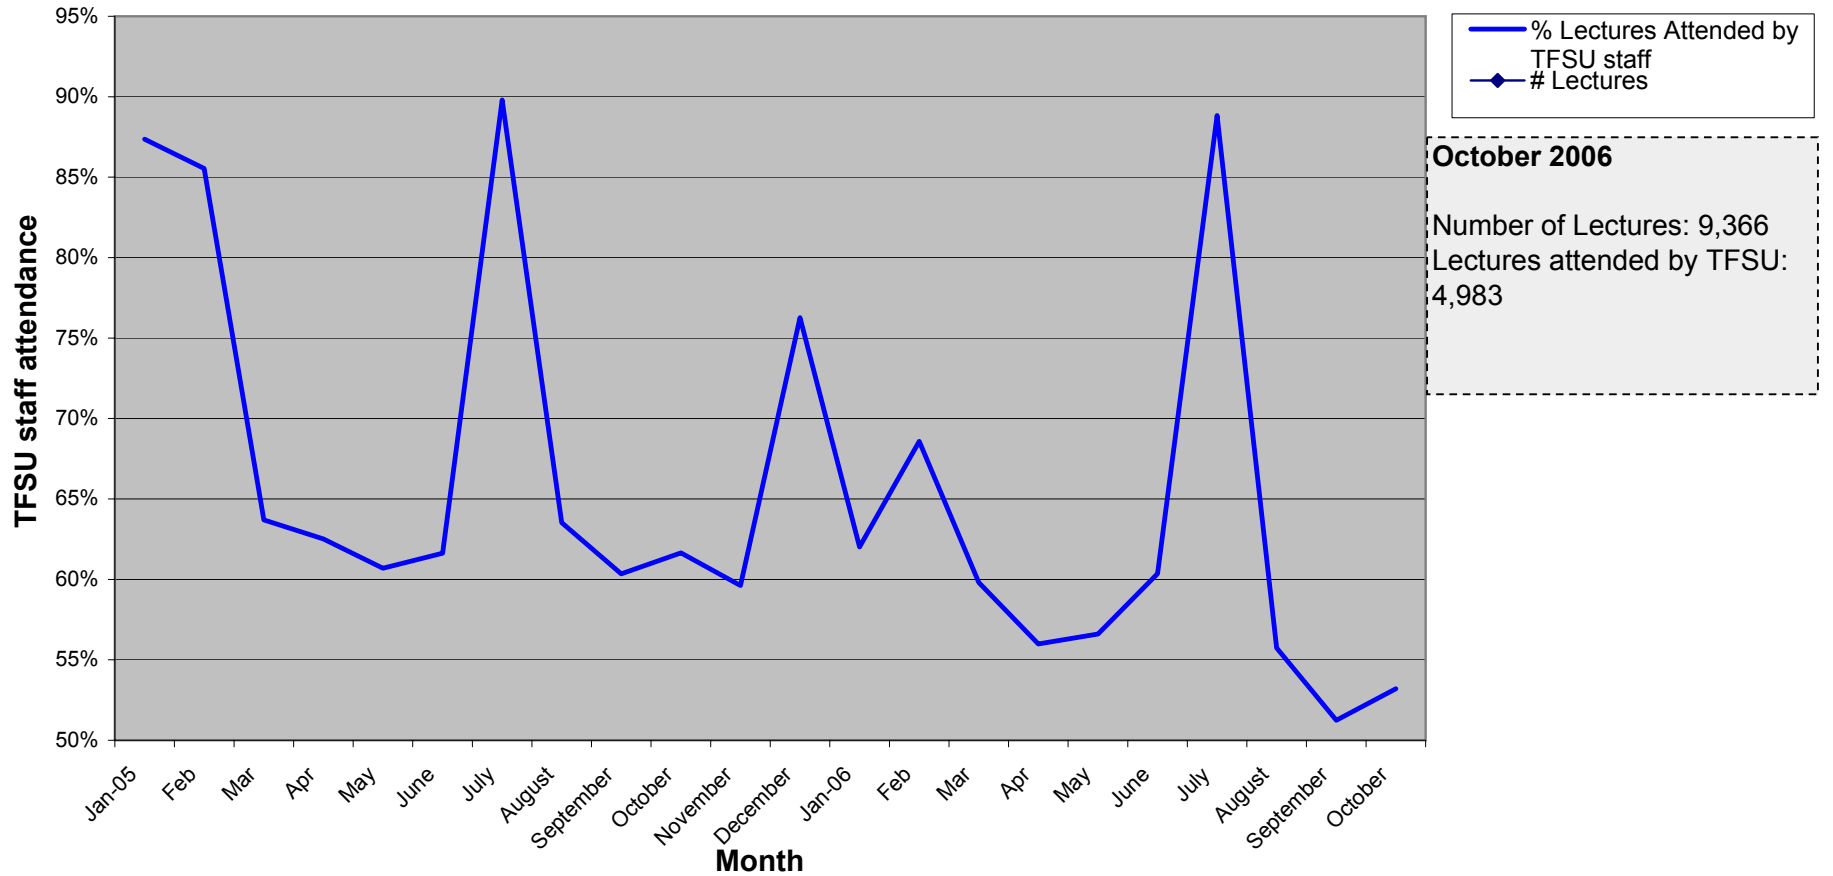

Provide Centrally Programmed Space - Educational Technology Equipment Attendance

Graph: edtechkpi1.pdf