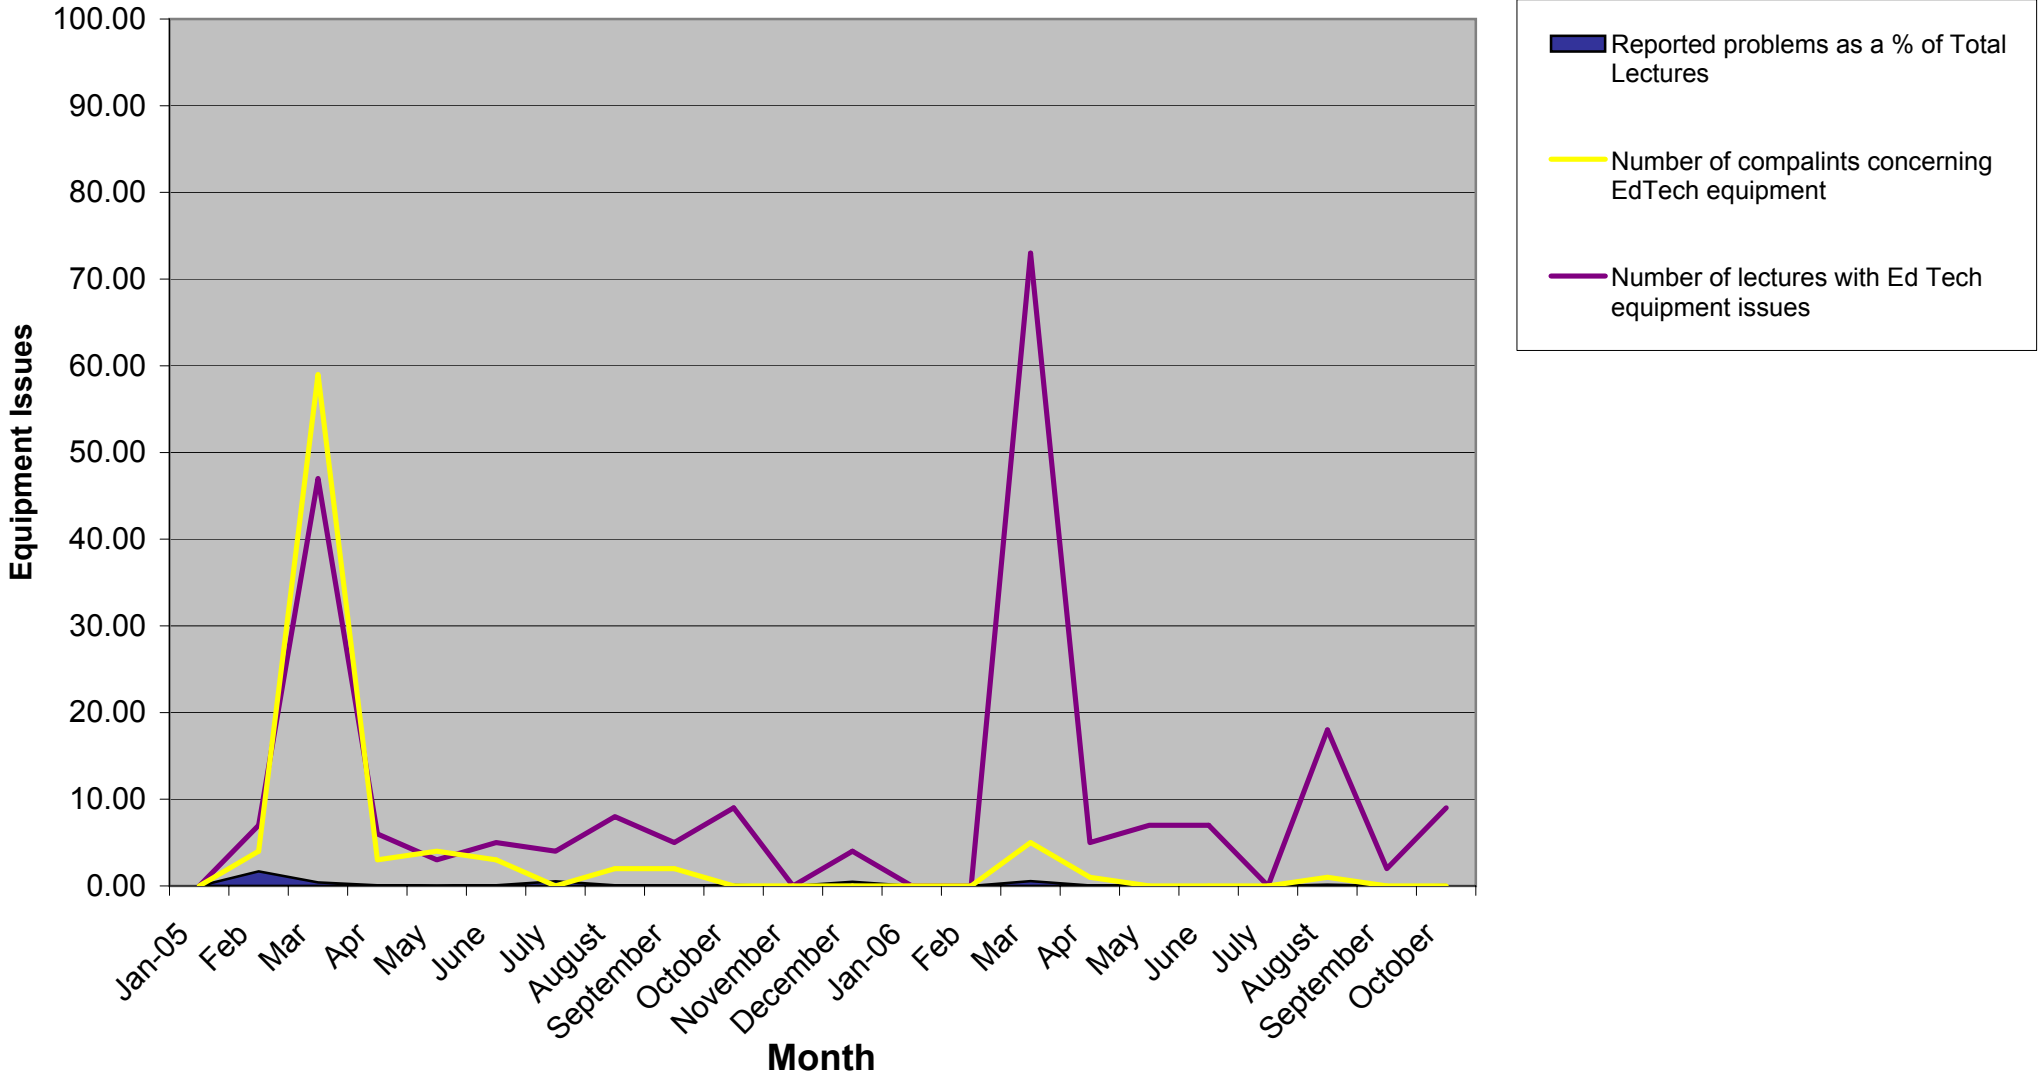

Provide Centrally Programmed Space - Educational Technology Equipment

Lectures affected by service issues

Graph: edtechkpi2.pdf