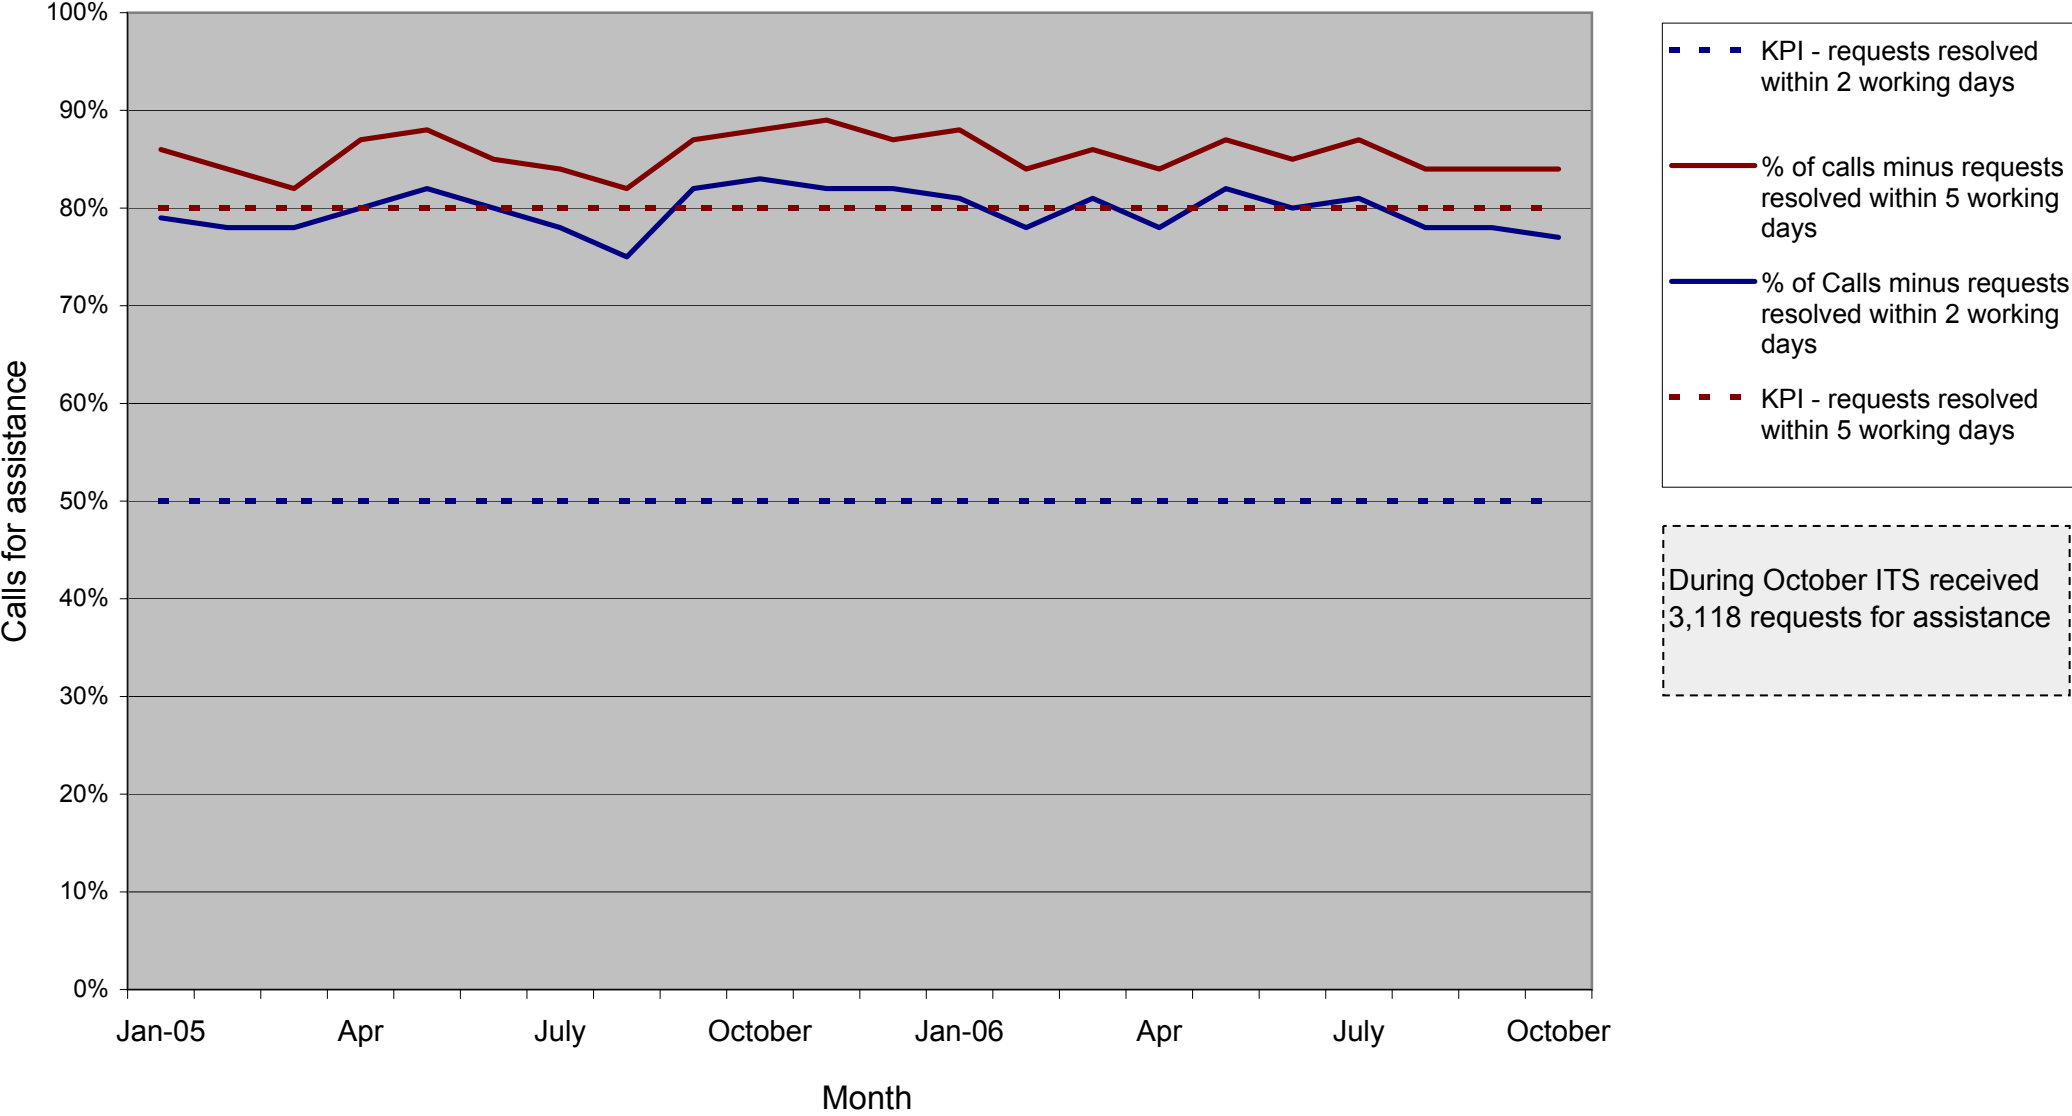

IT Support for Staff

Calls for Assistance (excludes Network Installation Requests)

Graph:
itsupportstaffkpi.pdf