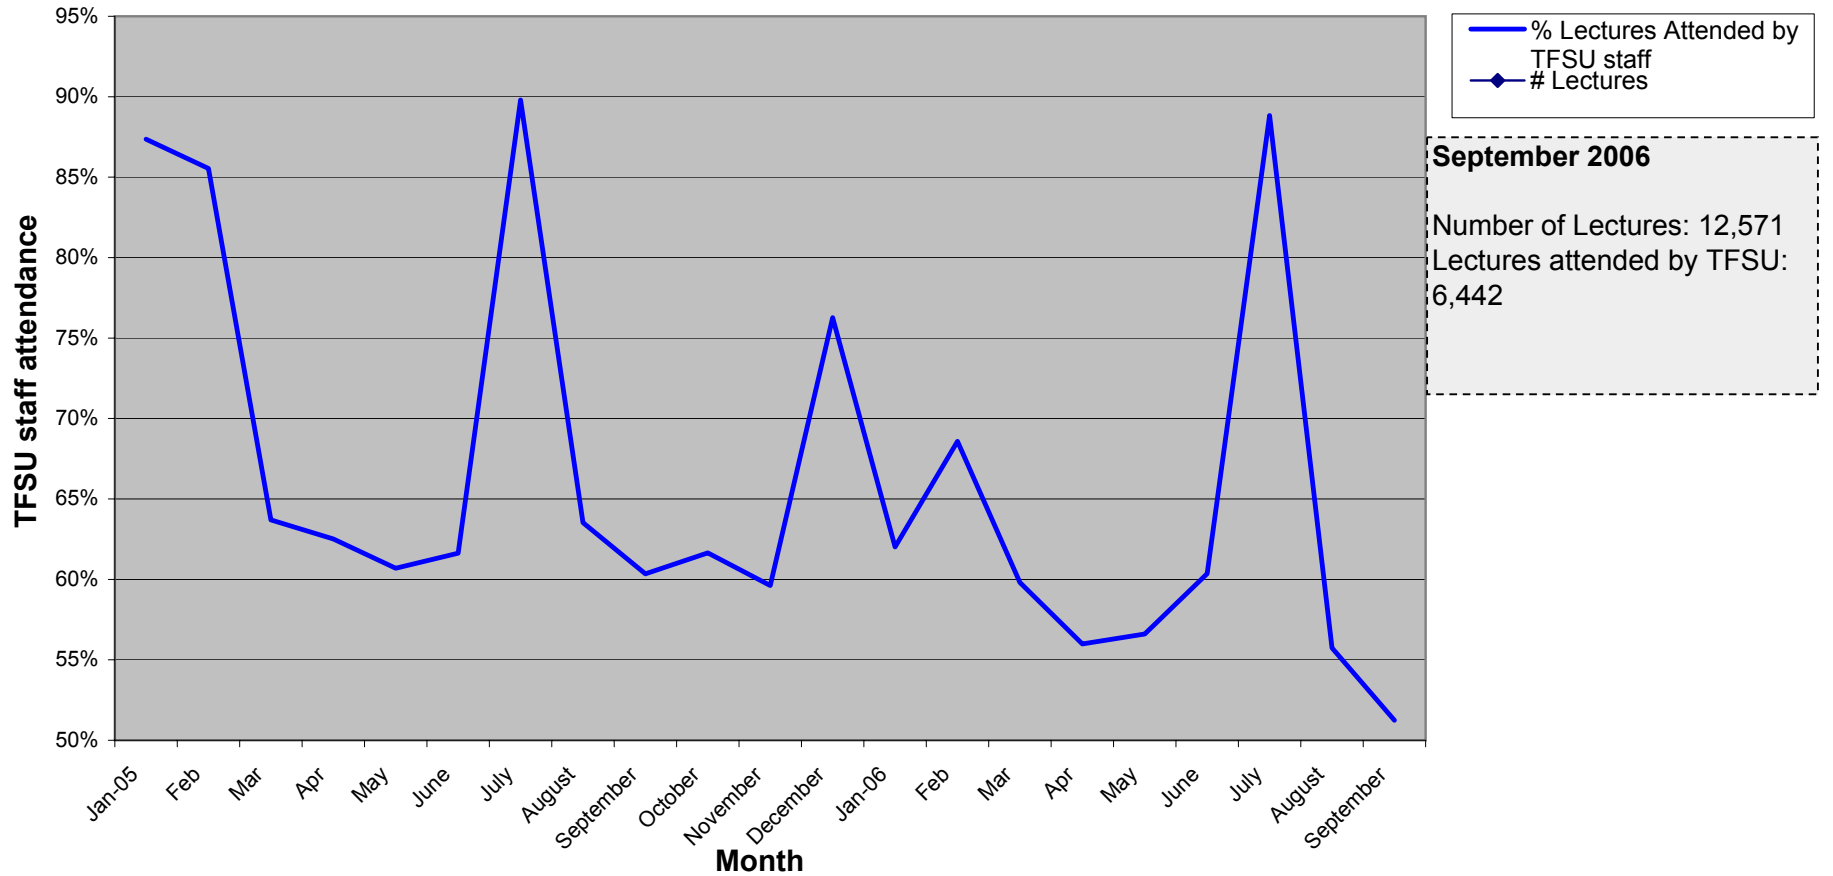

Provide Centrally Programmed Space - Educational Technology Equipment Attendance

Graph: edtechkpi1.pdf