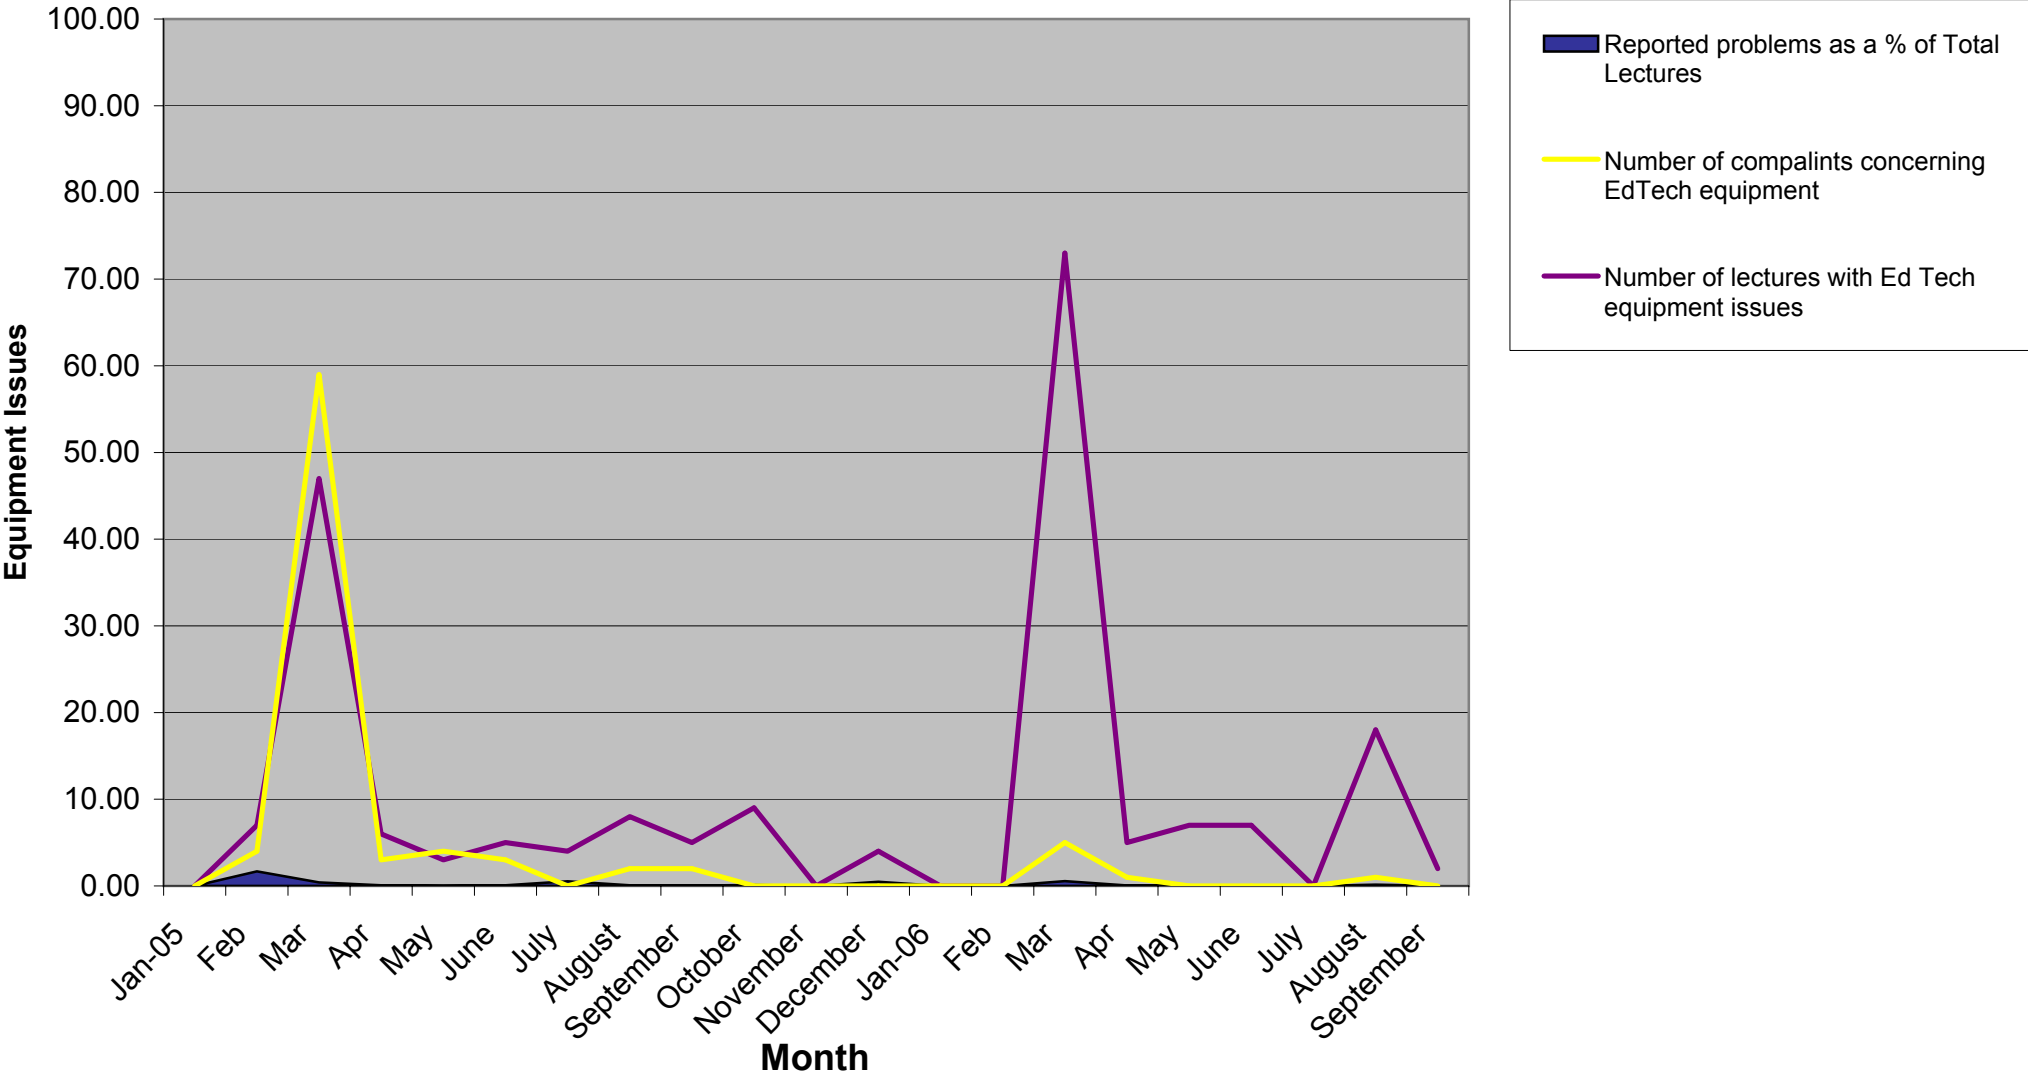

Provide Centrally Programmed Space - Educational Technology Equipment

Lectures affected by service issues

Graph: edtechkpi2.pdf