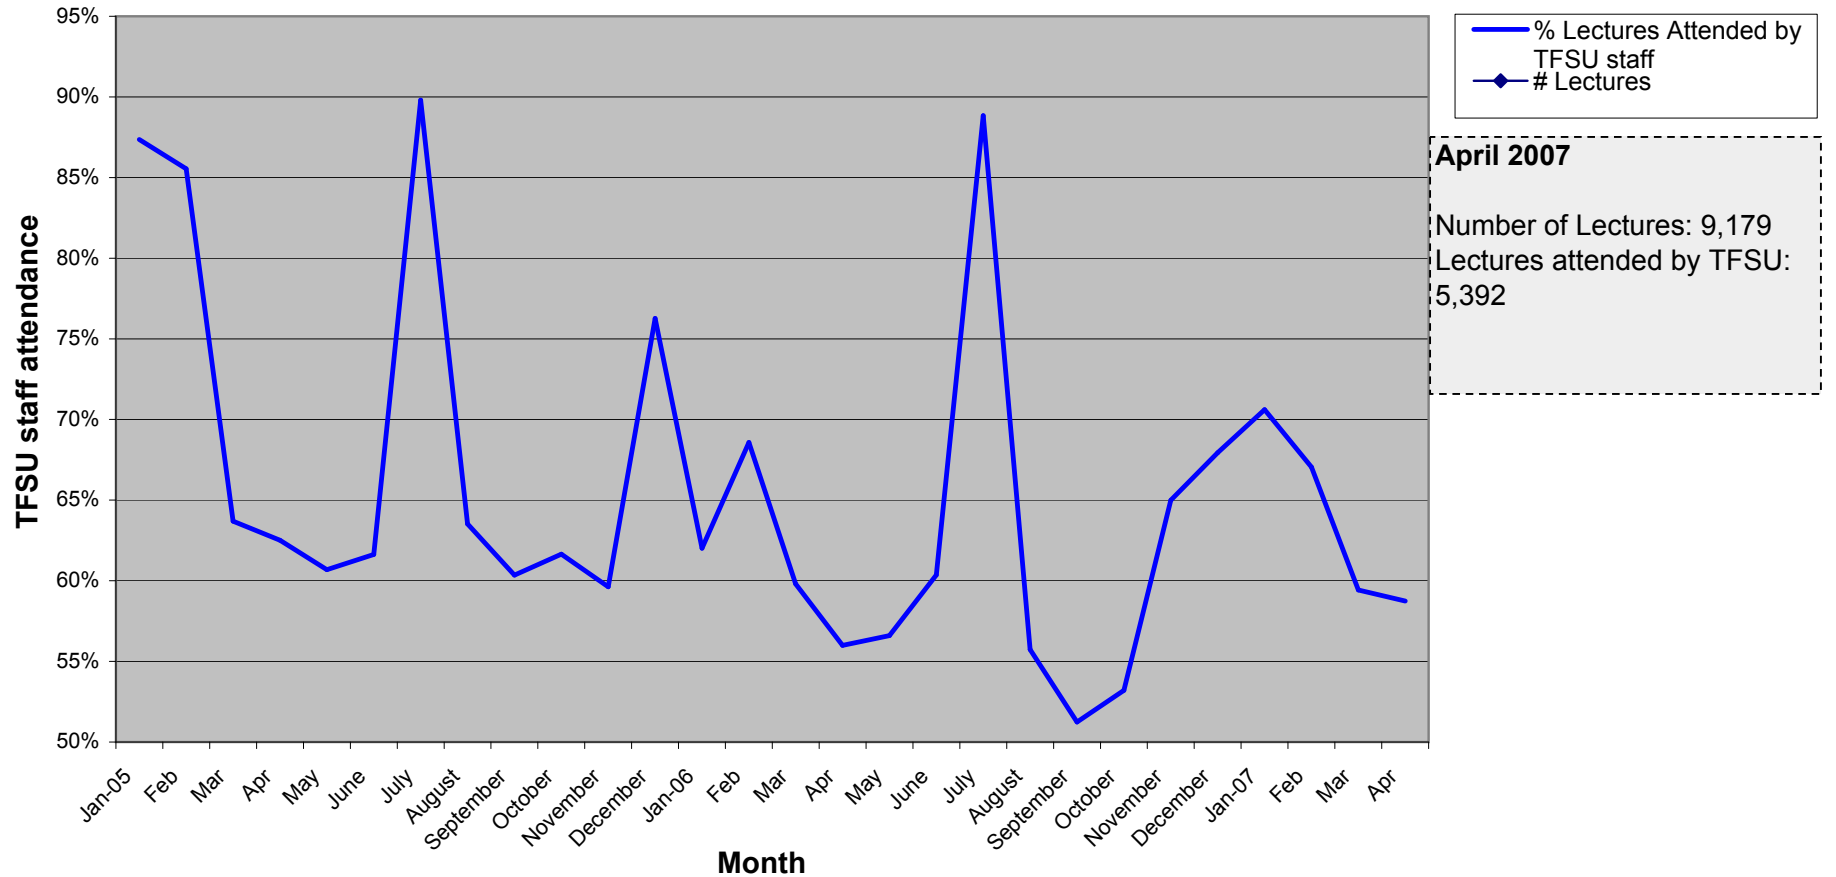

Provide Centrally Programmed Space - Educational Technology Equipment Attendance

Graph: edtechkpi1.pdf