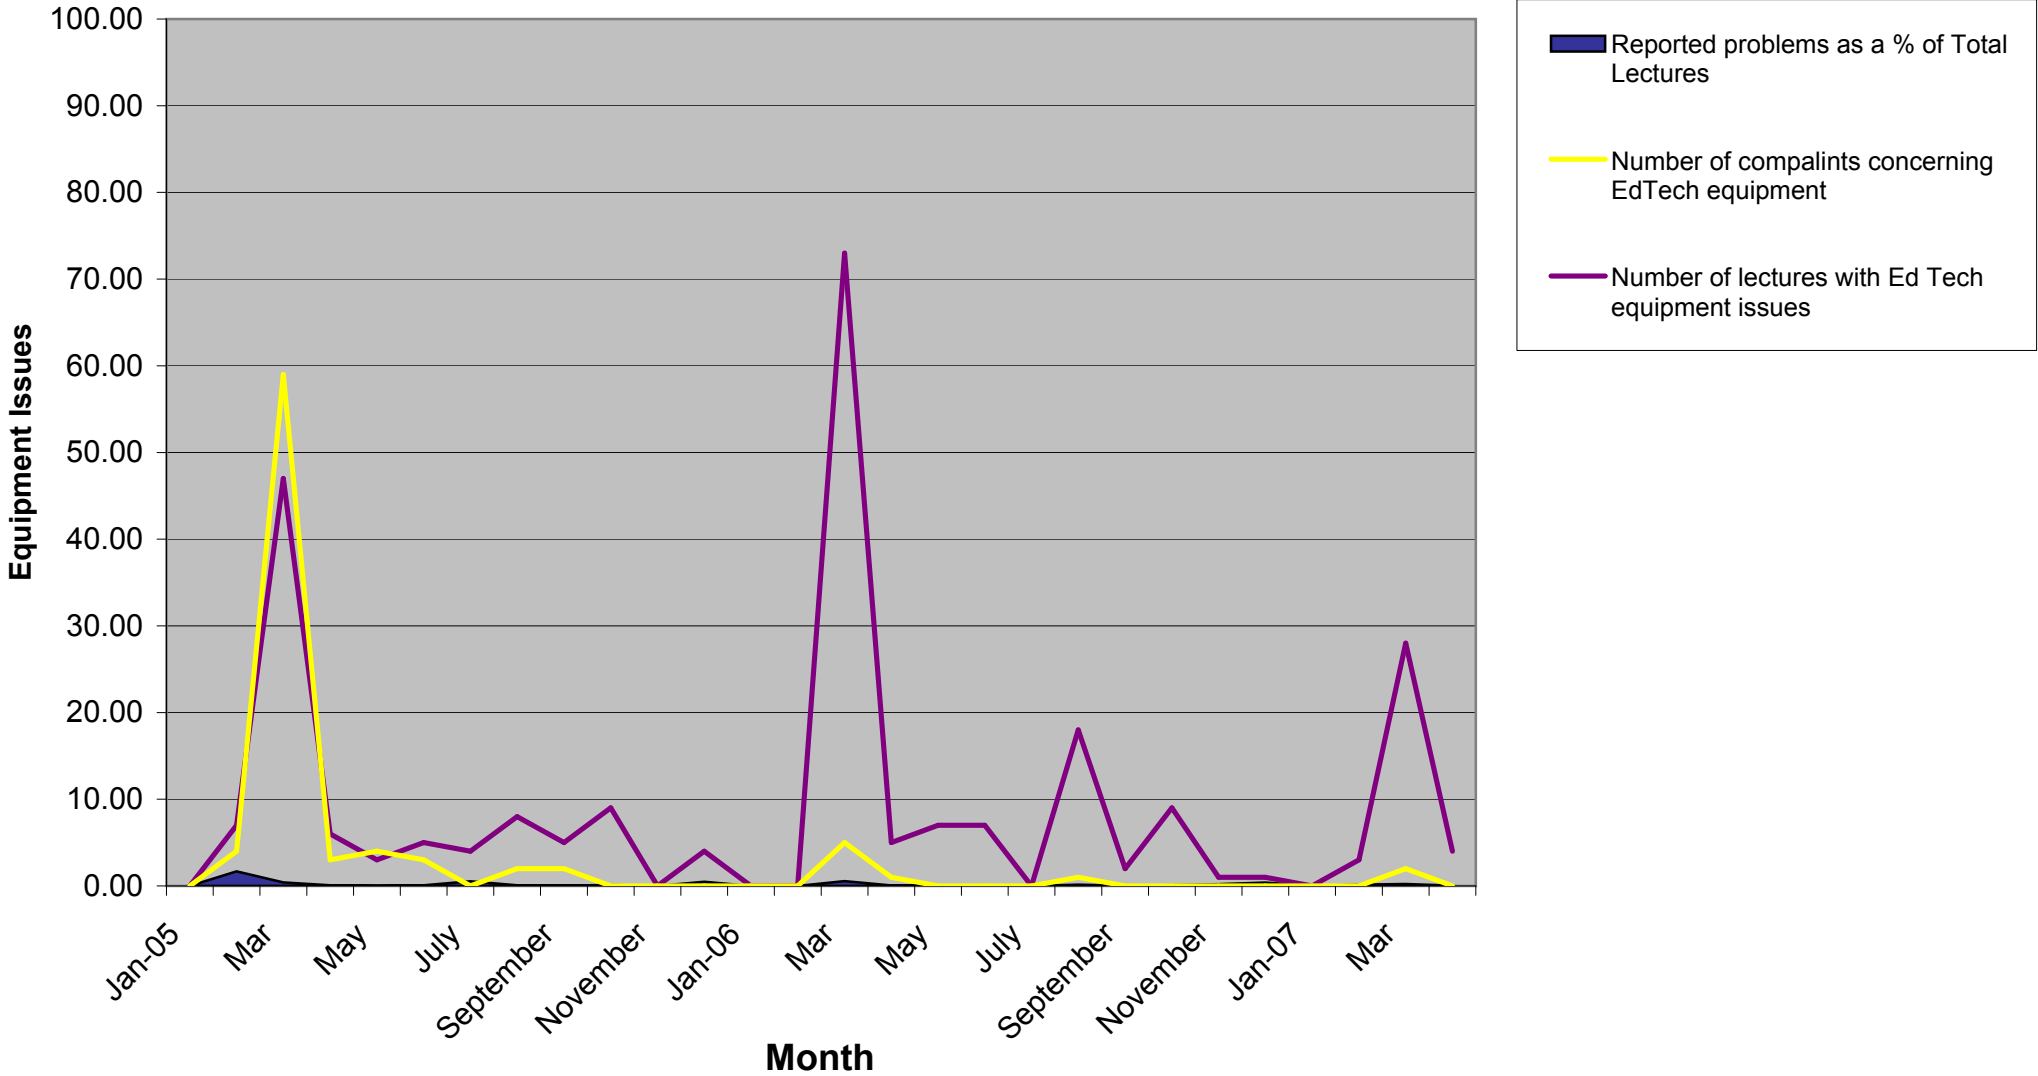

Provide Centrally Programmed Space - Educational Technology Equipment

Lectures affected by service issues

Graph: edtechkpi2.pdf