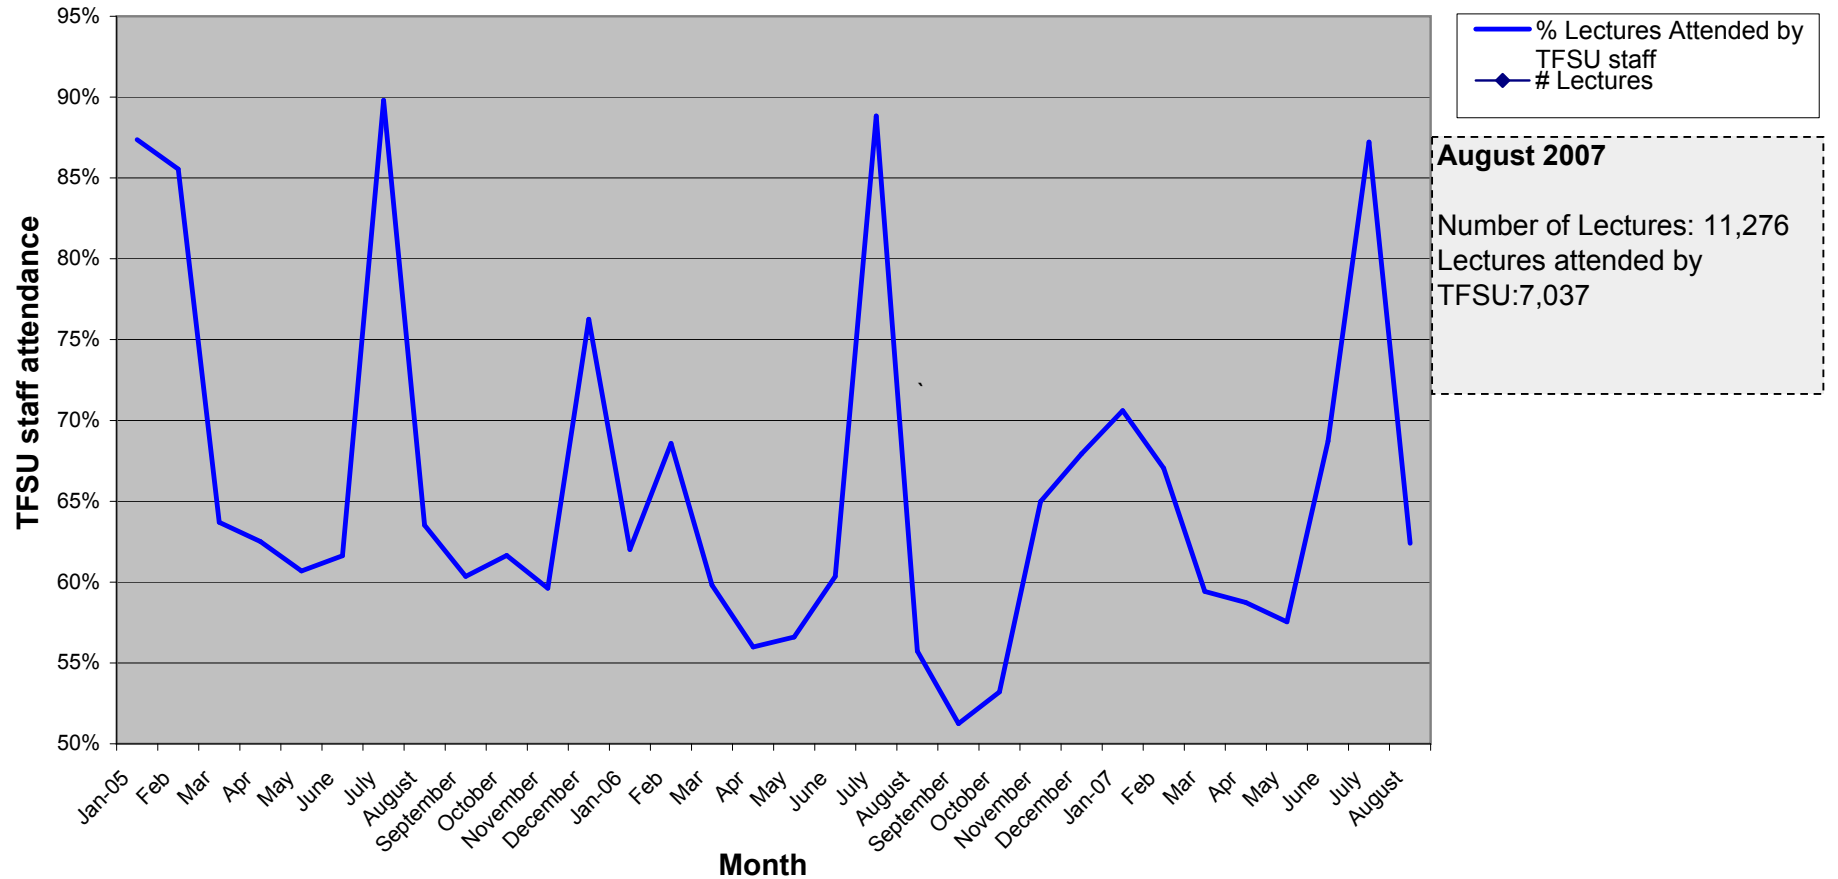

Provide Centrally Programmed Space - Educational Technology Equipment Attendance

Graph: edtechkpi1.pdf