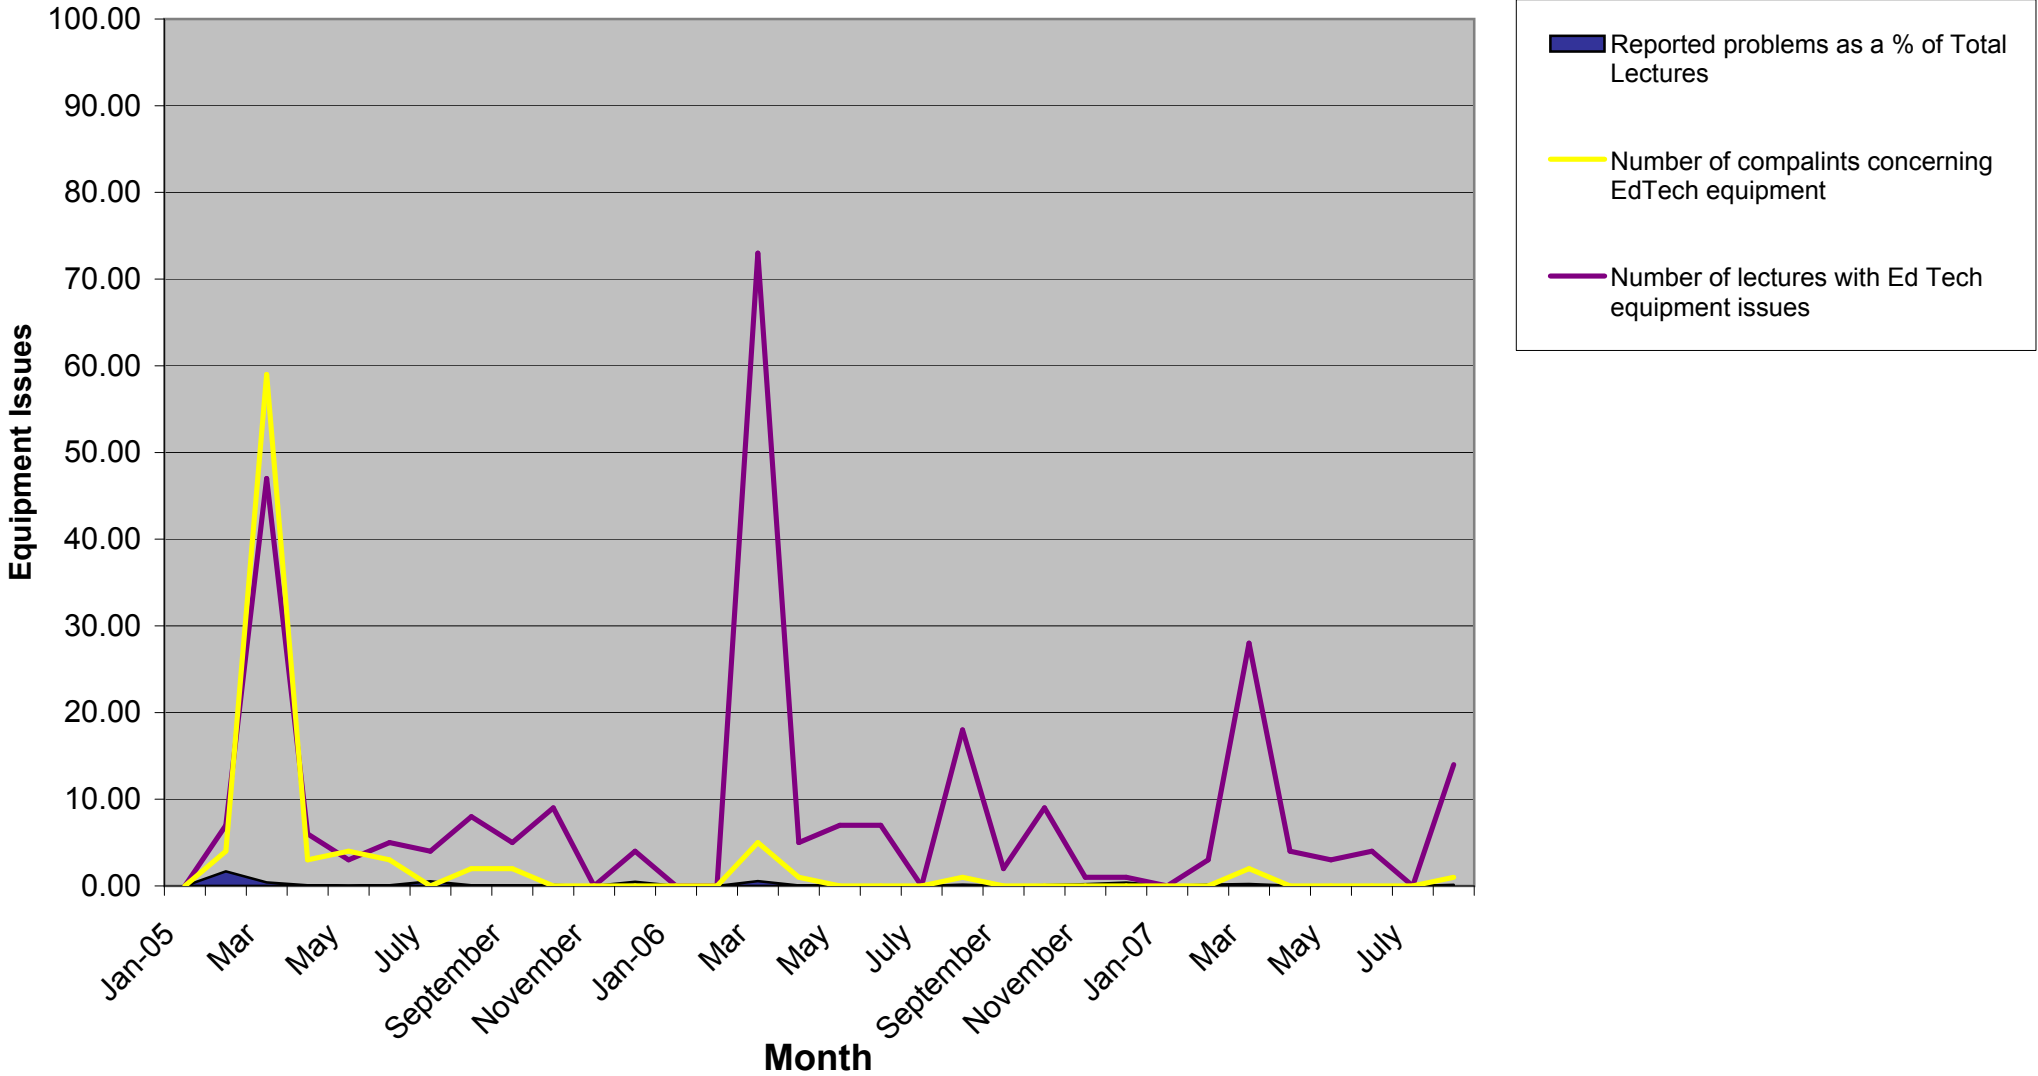

Provide Centrally Programmed Space - Educational Technology Equipment

Lectures affected by service issues

Graph: edtechkpi2.pdf