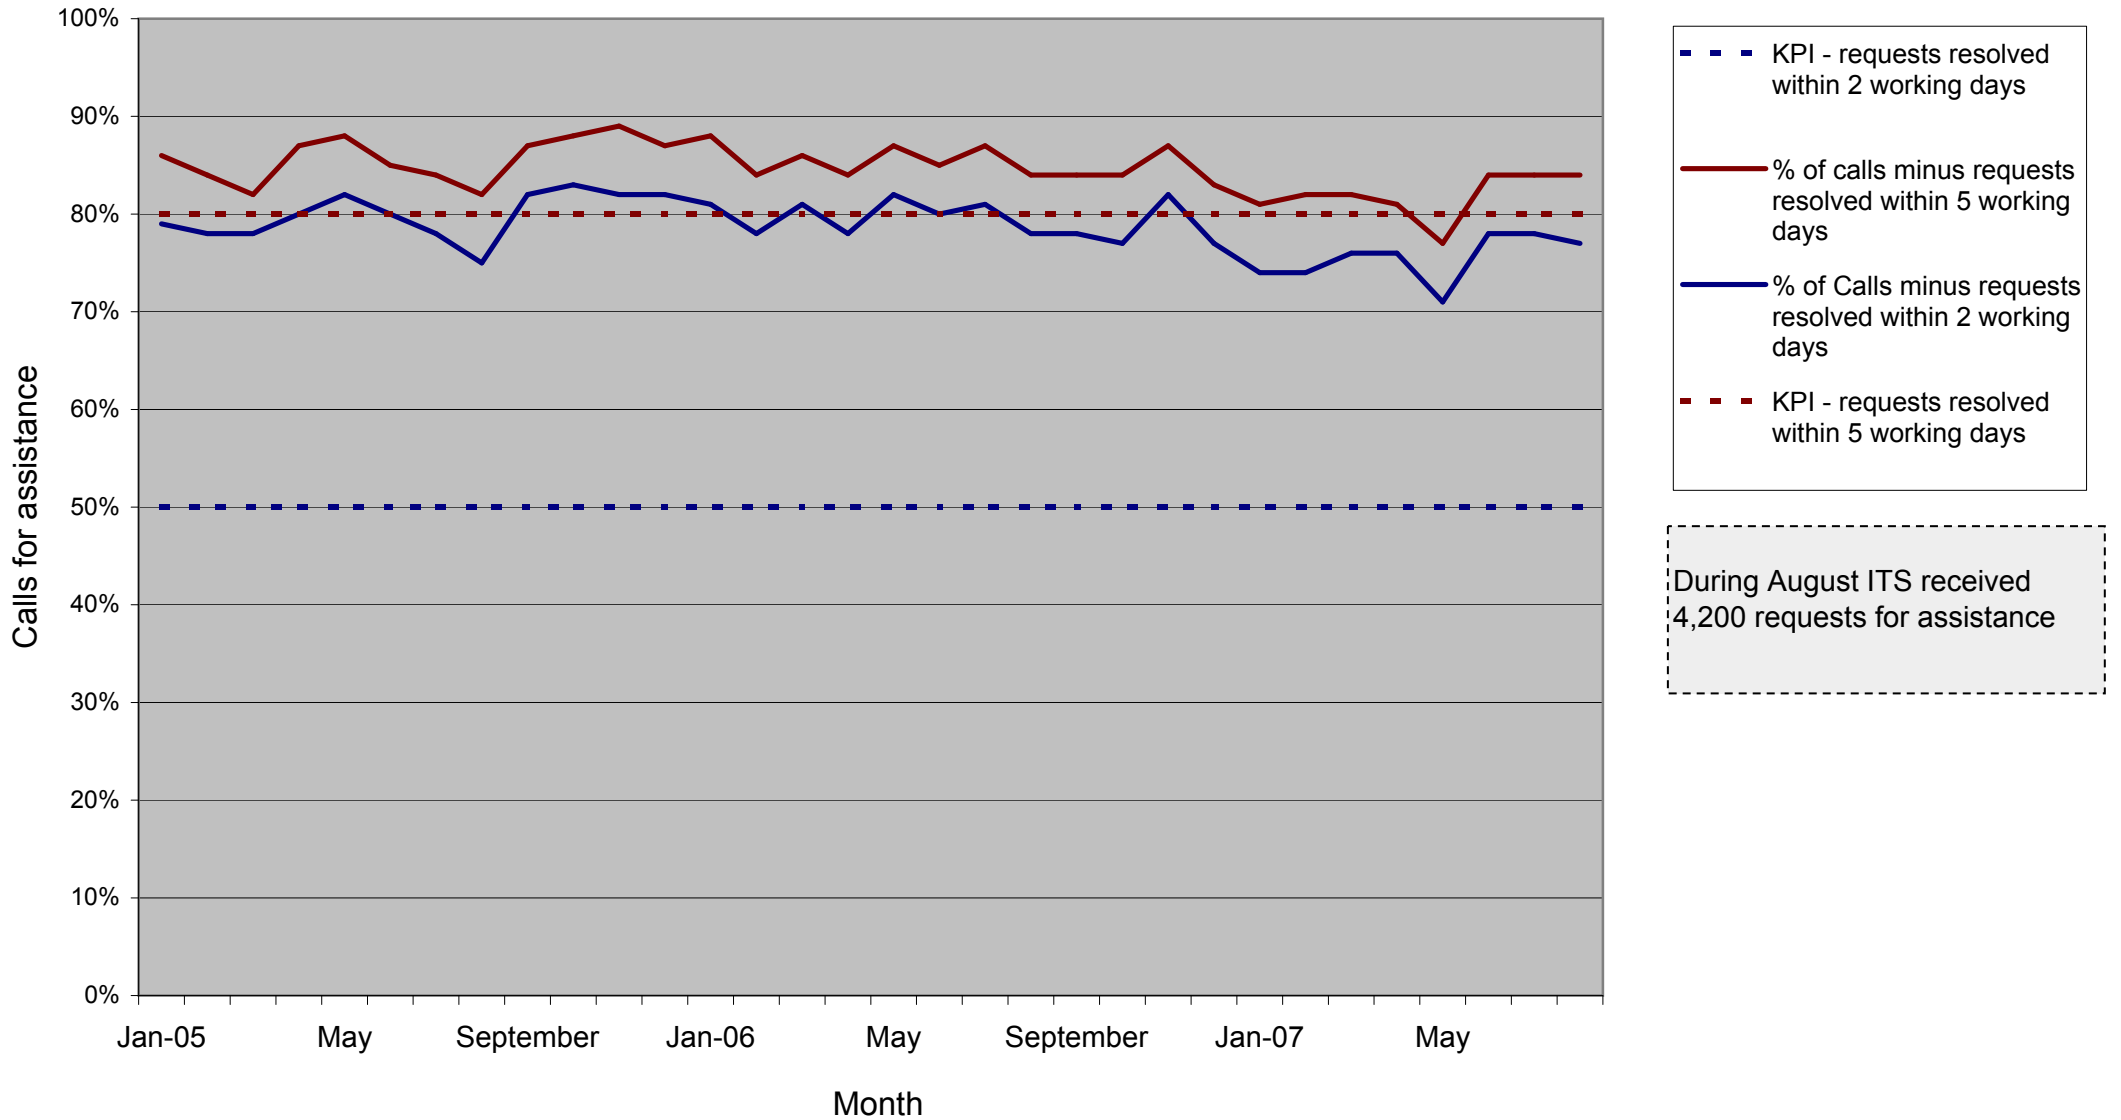

IT Support for Staff

Calls for Assistance (excludes Network Installation Requests)

Graph:
itsupportstaffkpi.pdf