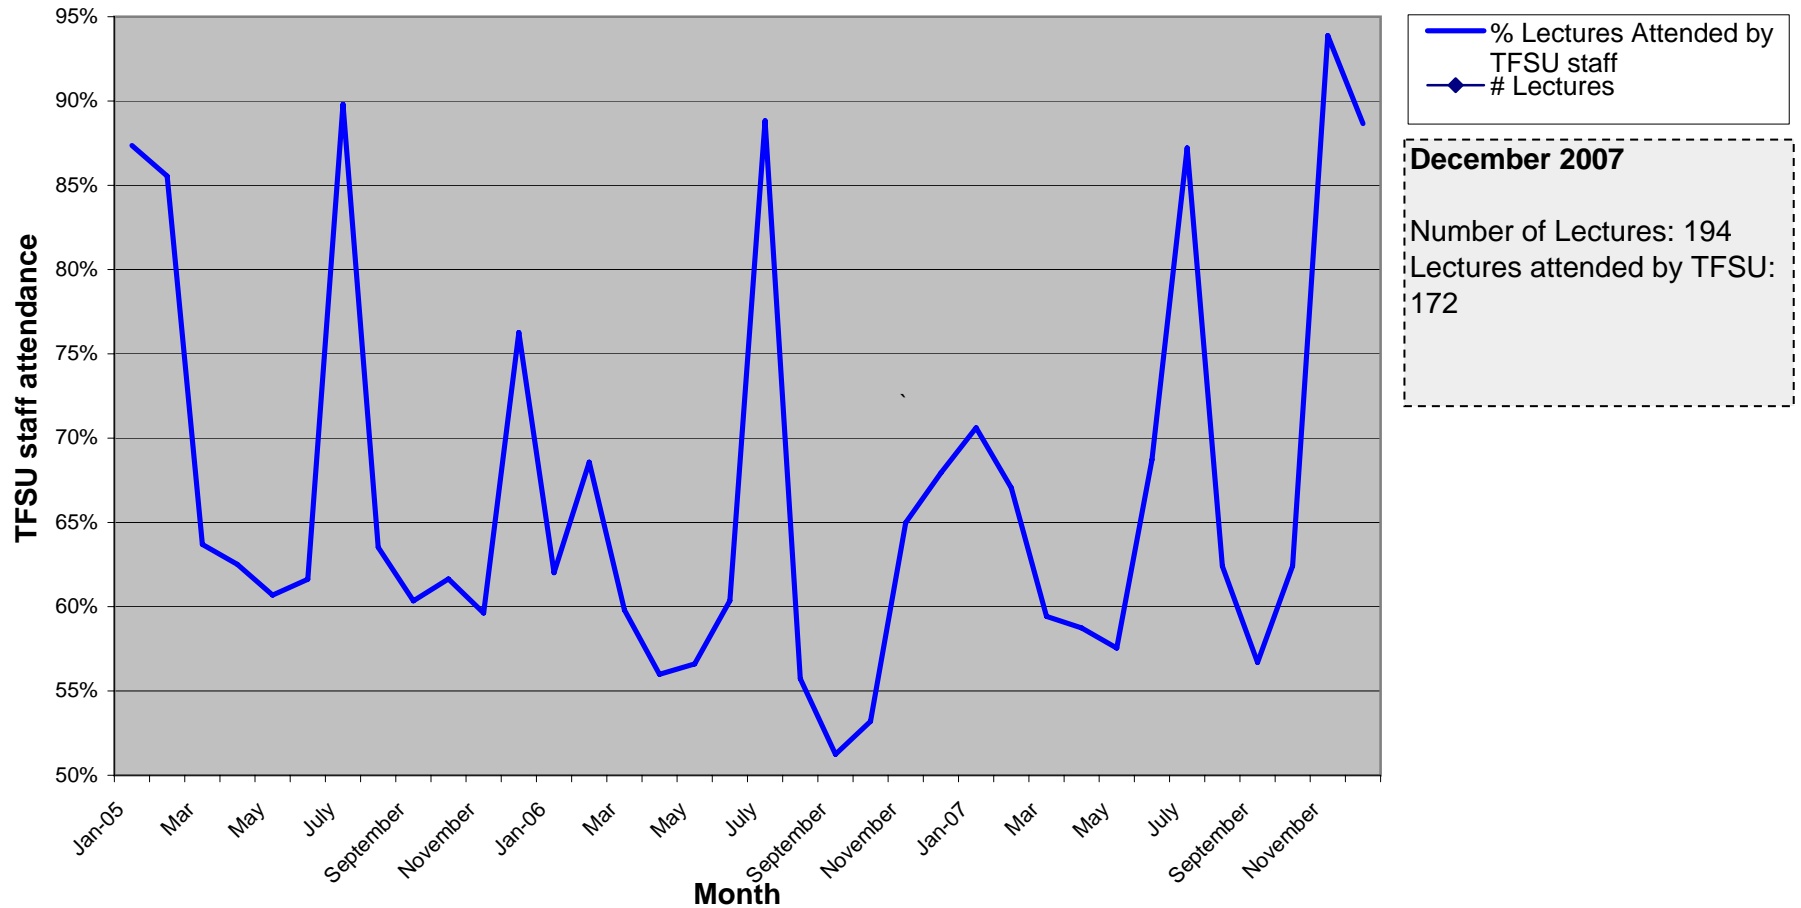

Provide Centrally Programmed Space - Educational Technology Equipment Attendance

Graph: edtechkpi1.pdf