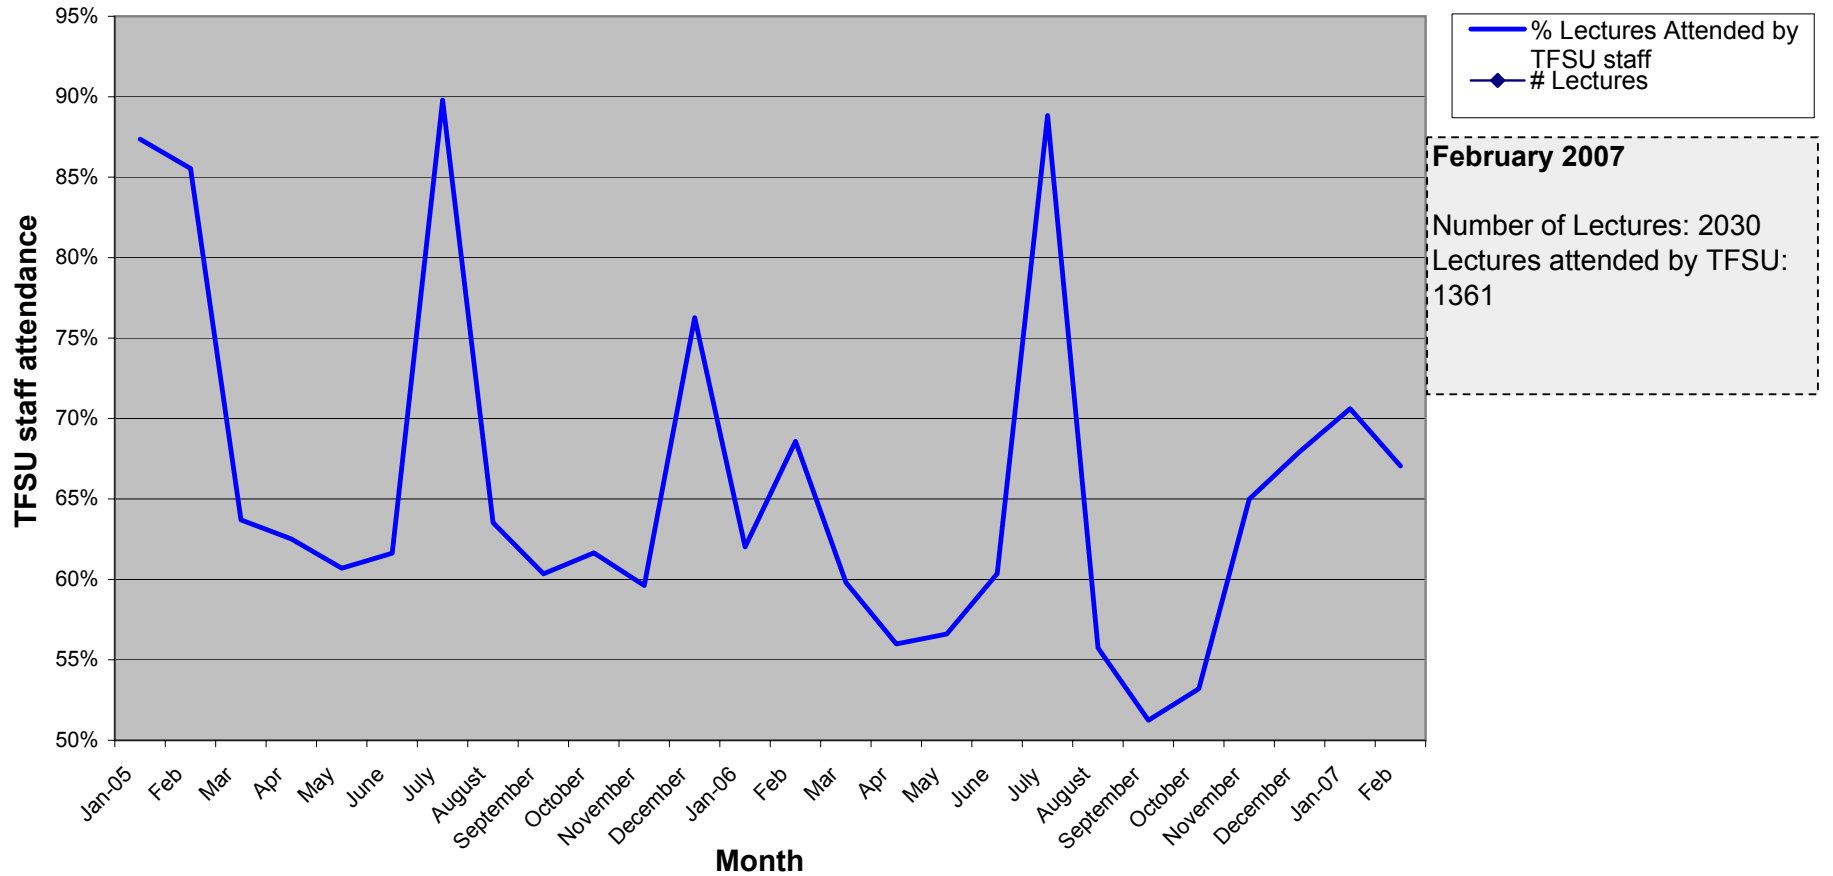

Provide Centrally Programmed Space - Educational Technology Equipment Attendance

Graph: edtechkpi1.pdf