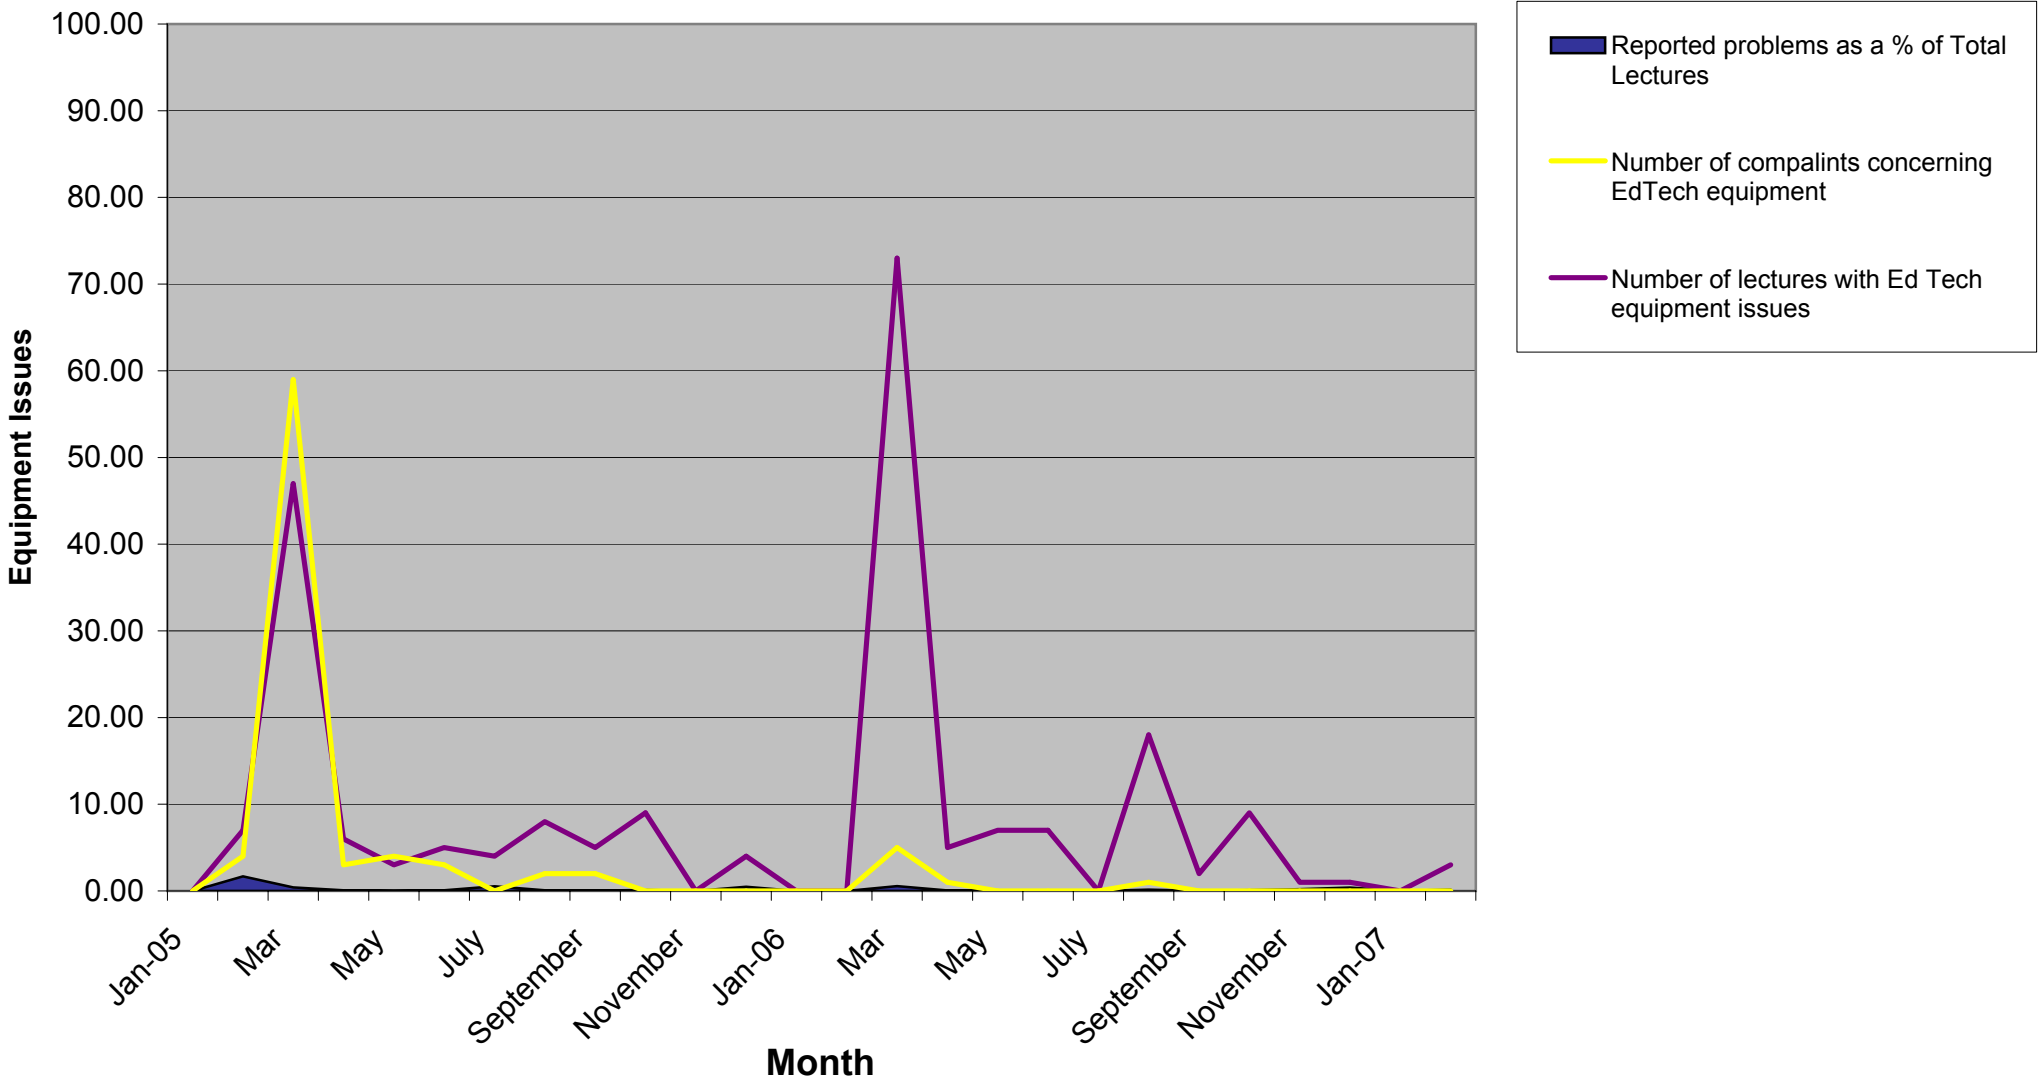

Provide Centrally Programmed Space - Educational Technology Equipment

Lectures affected by service issues

Graph: edtechkpi2.pdf