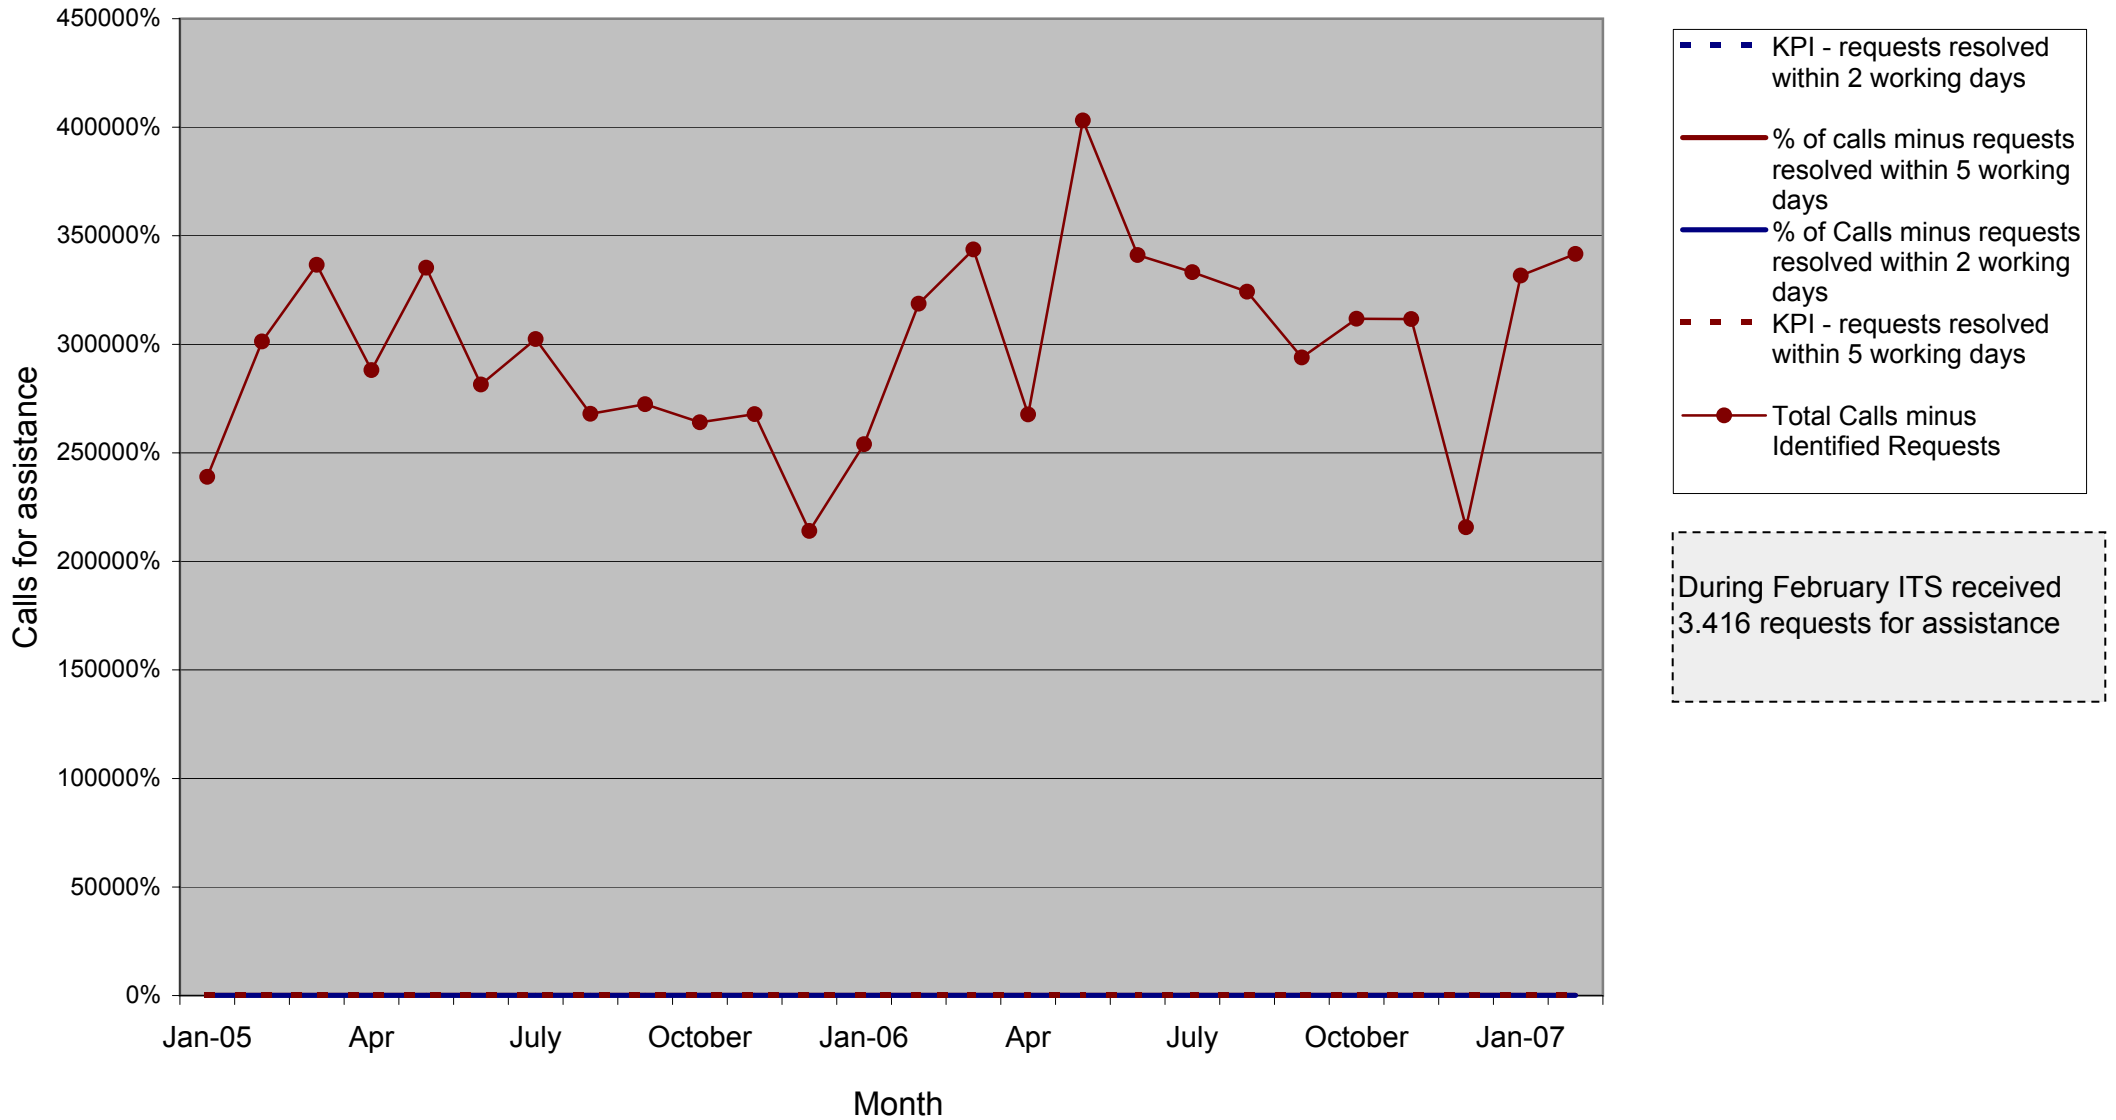

IT Support for Staff

Calls for Assistance (excludes Network Installation Requests)

Graph: itsupportstaffkpi.pdf