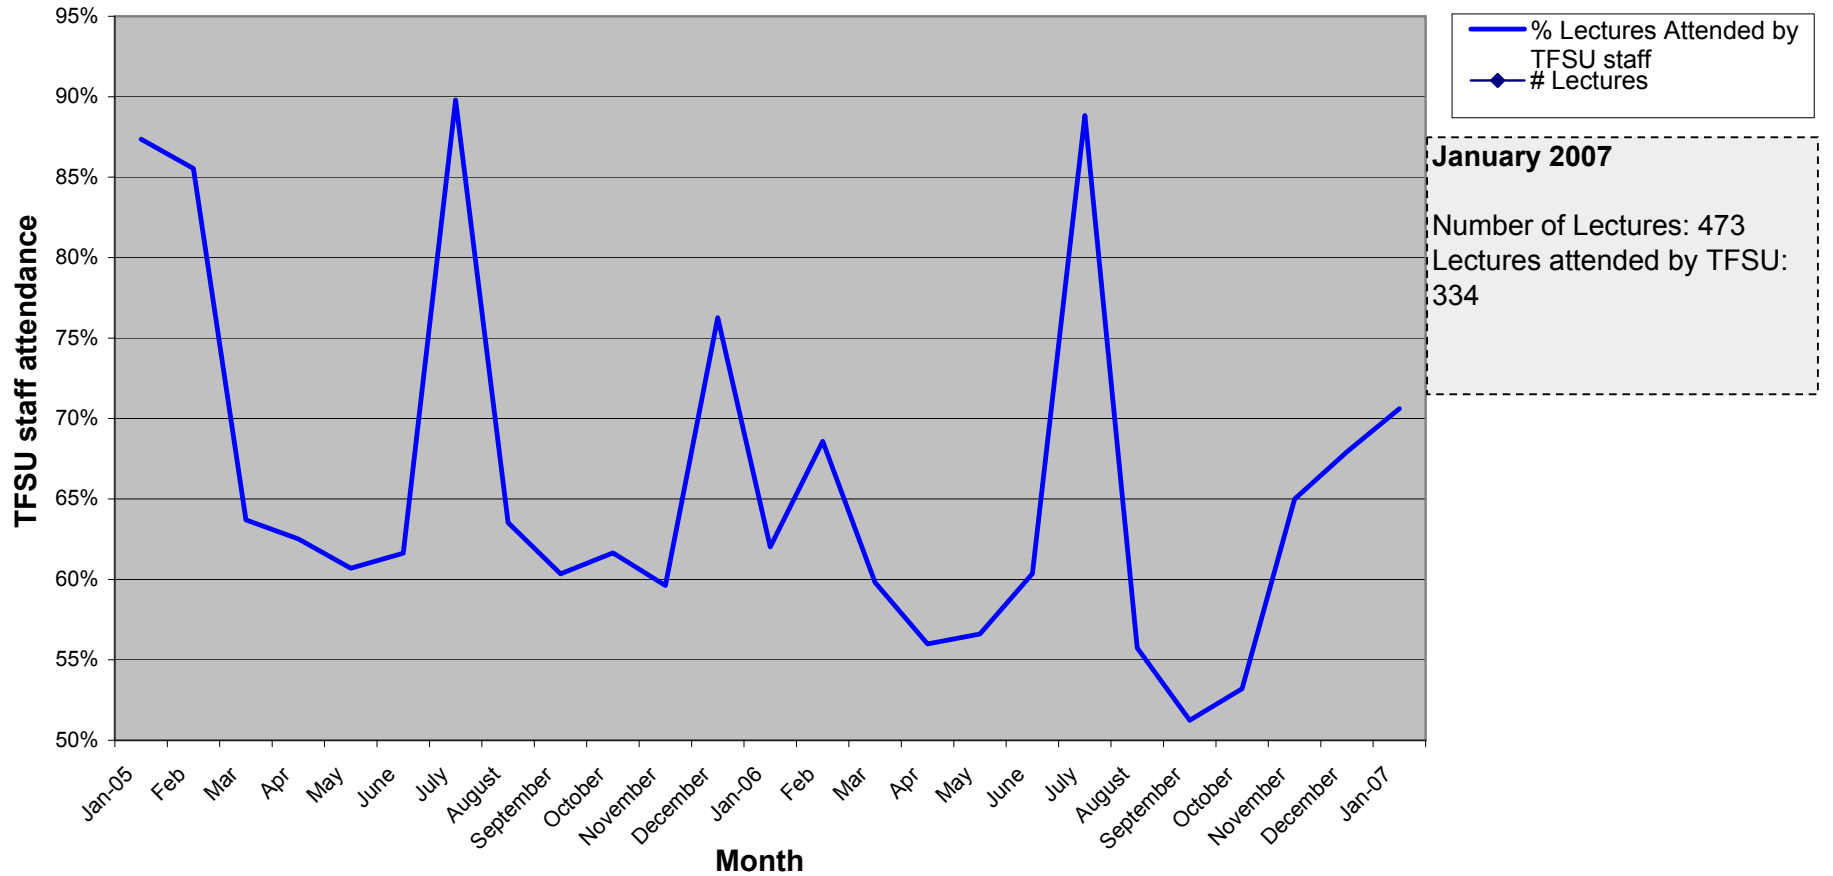

Provide Centrally Programmed Space - Educational Technology Equipment Attendance

Graph: edtechkpi1.pdf