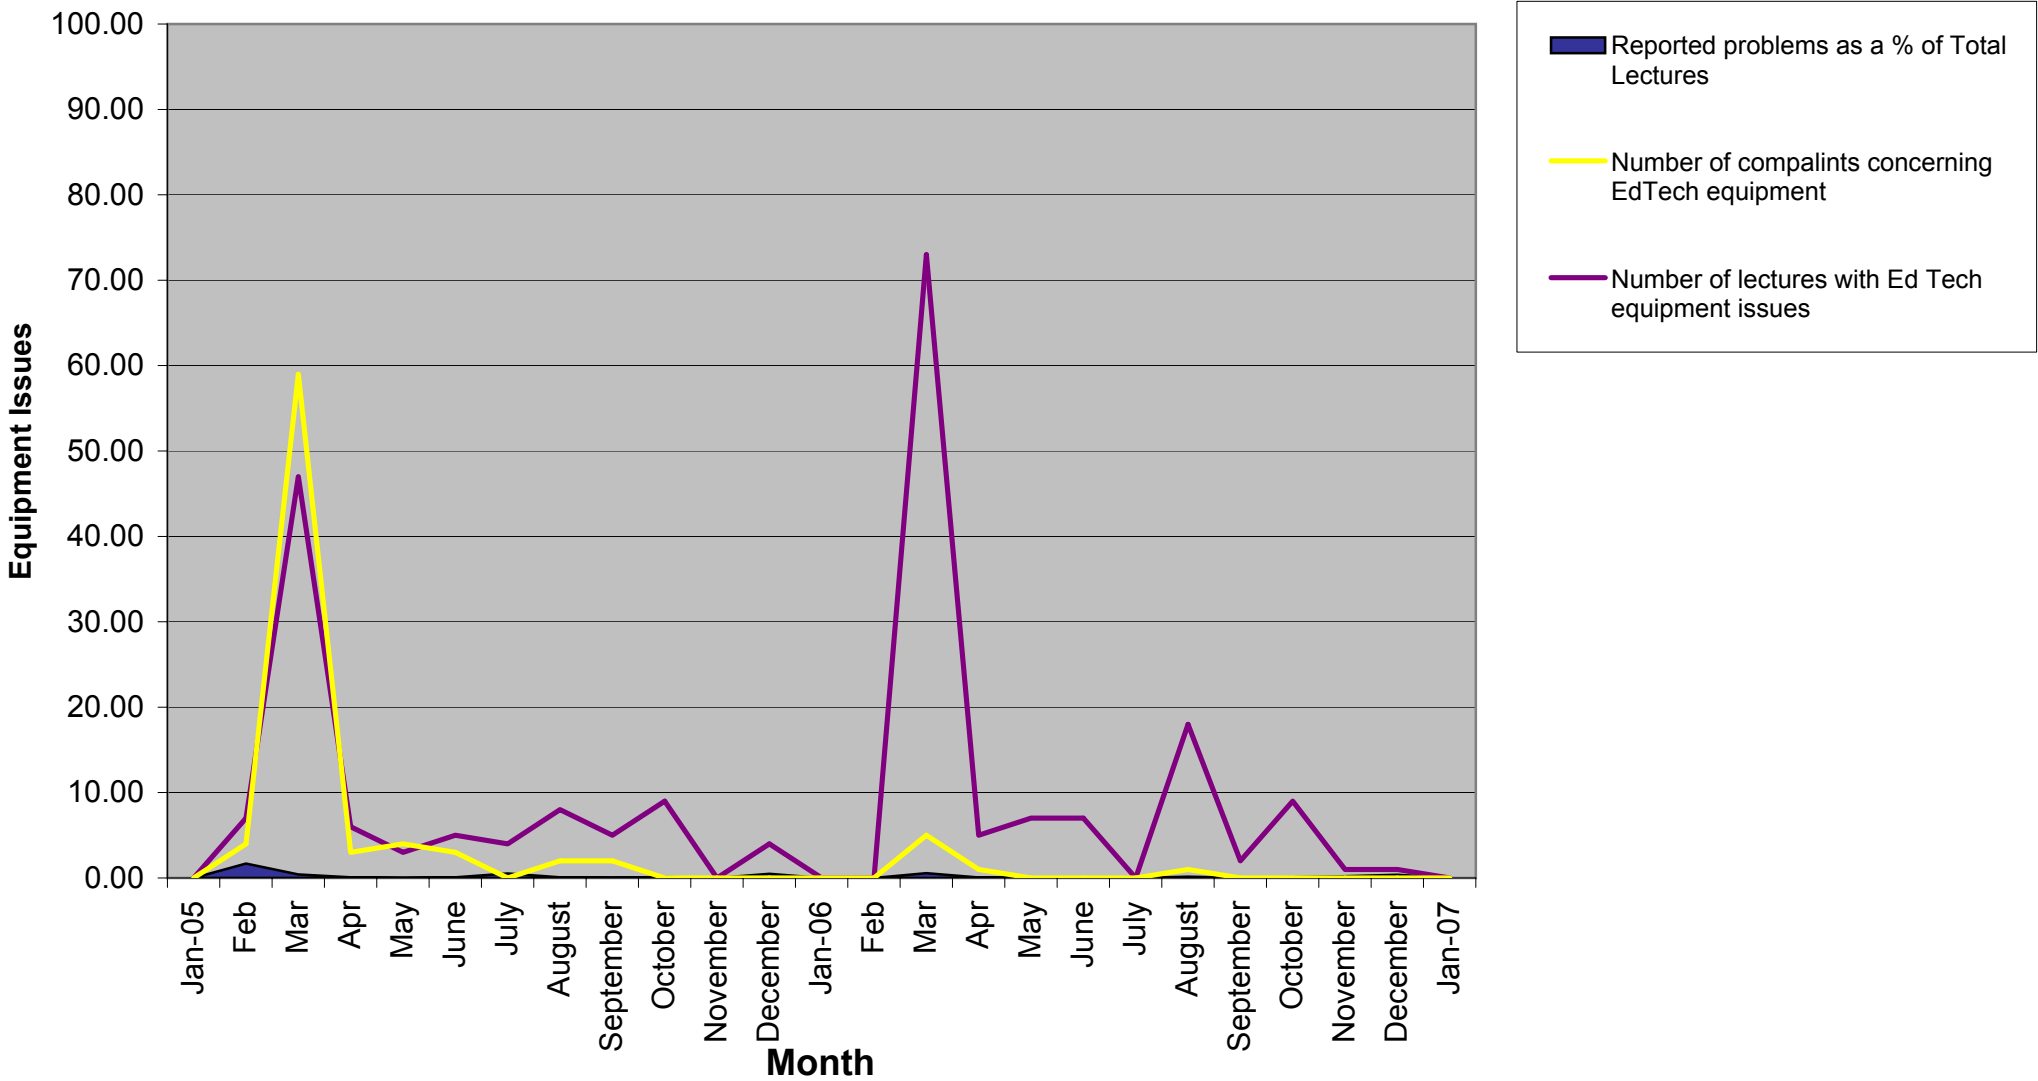

Provide Centrally Programmed Space - Educational Technology Equipment

Lectures affected by service issues

Graph: edtechkpi2.pdf