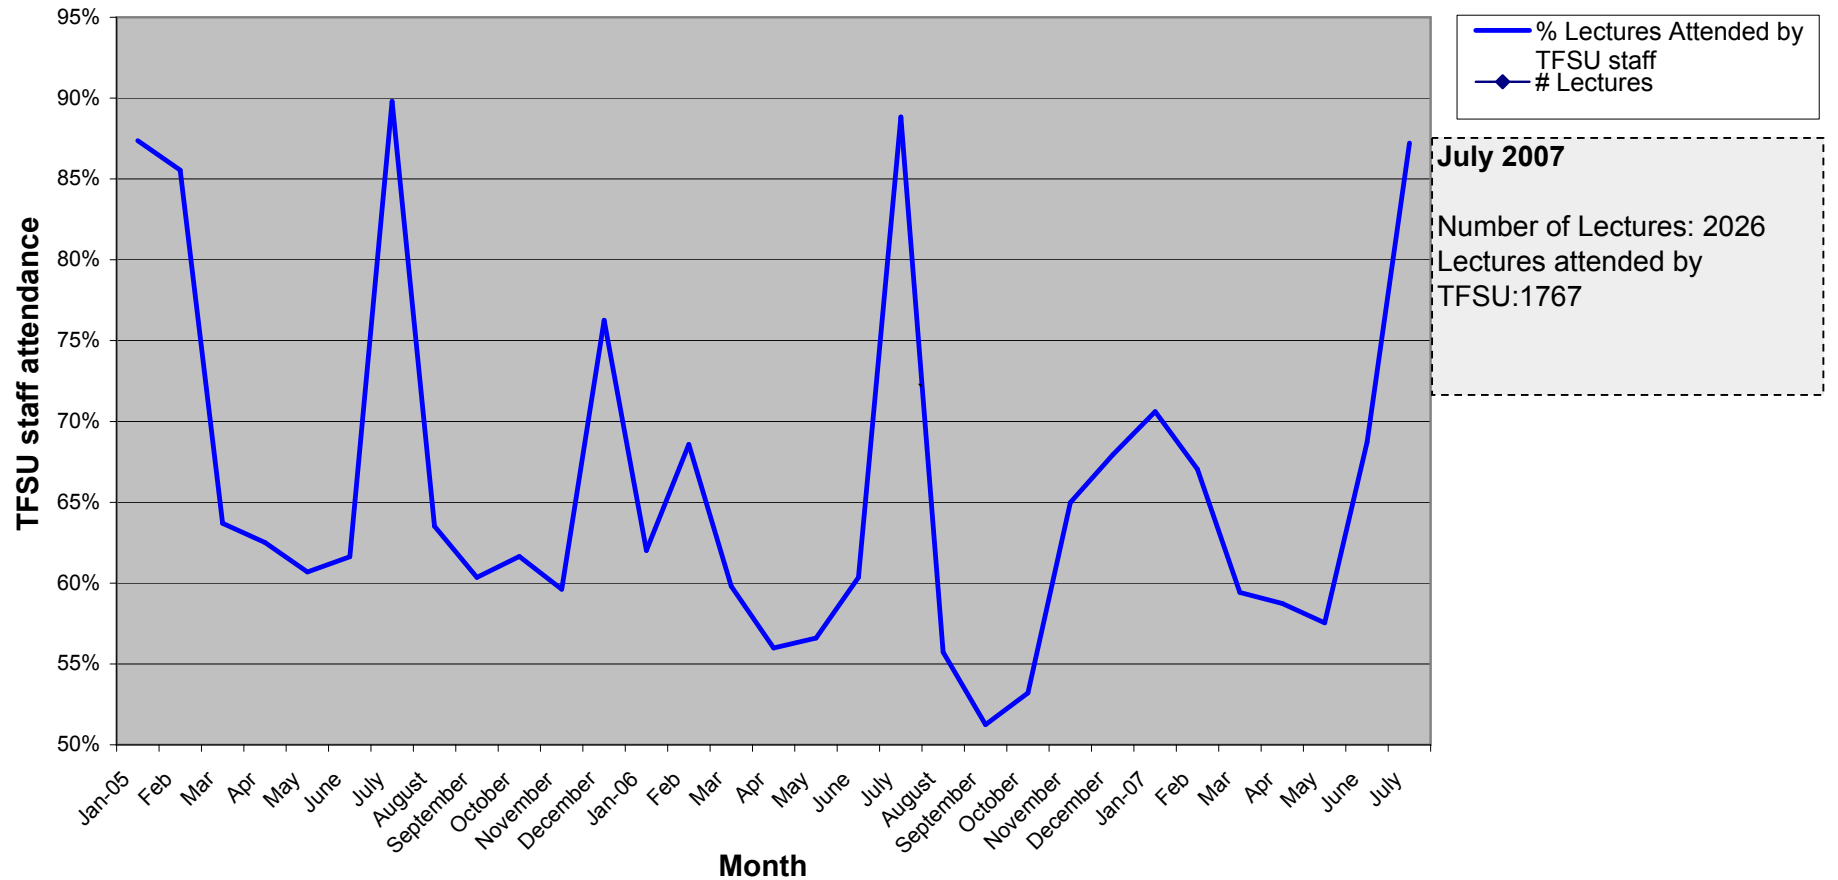

Provide Centrally Programmed Space - Educational Technology Equipment Attendance

Graph: edtechkpi1.pdf