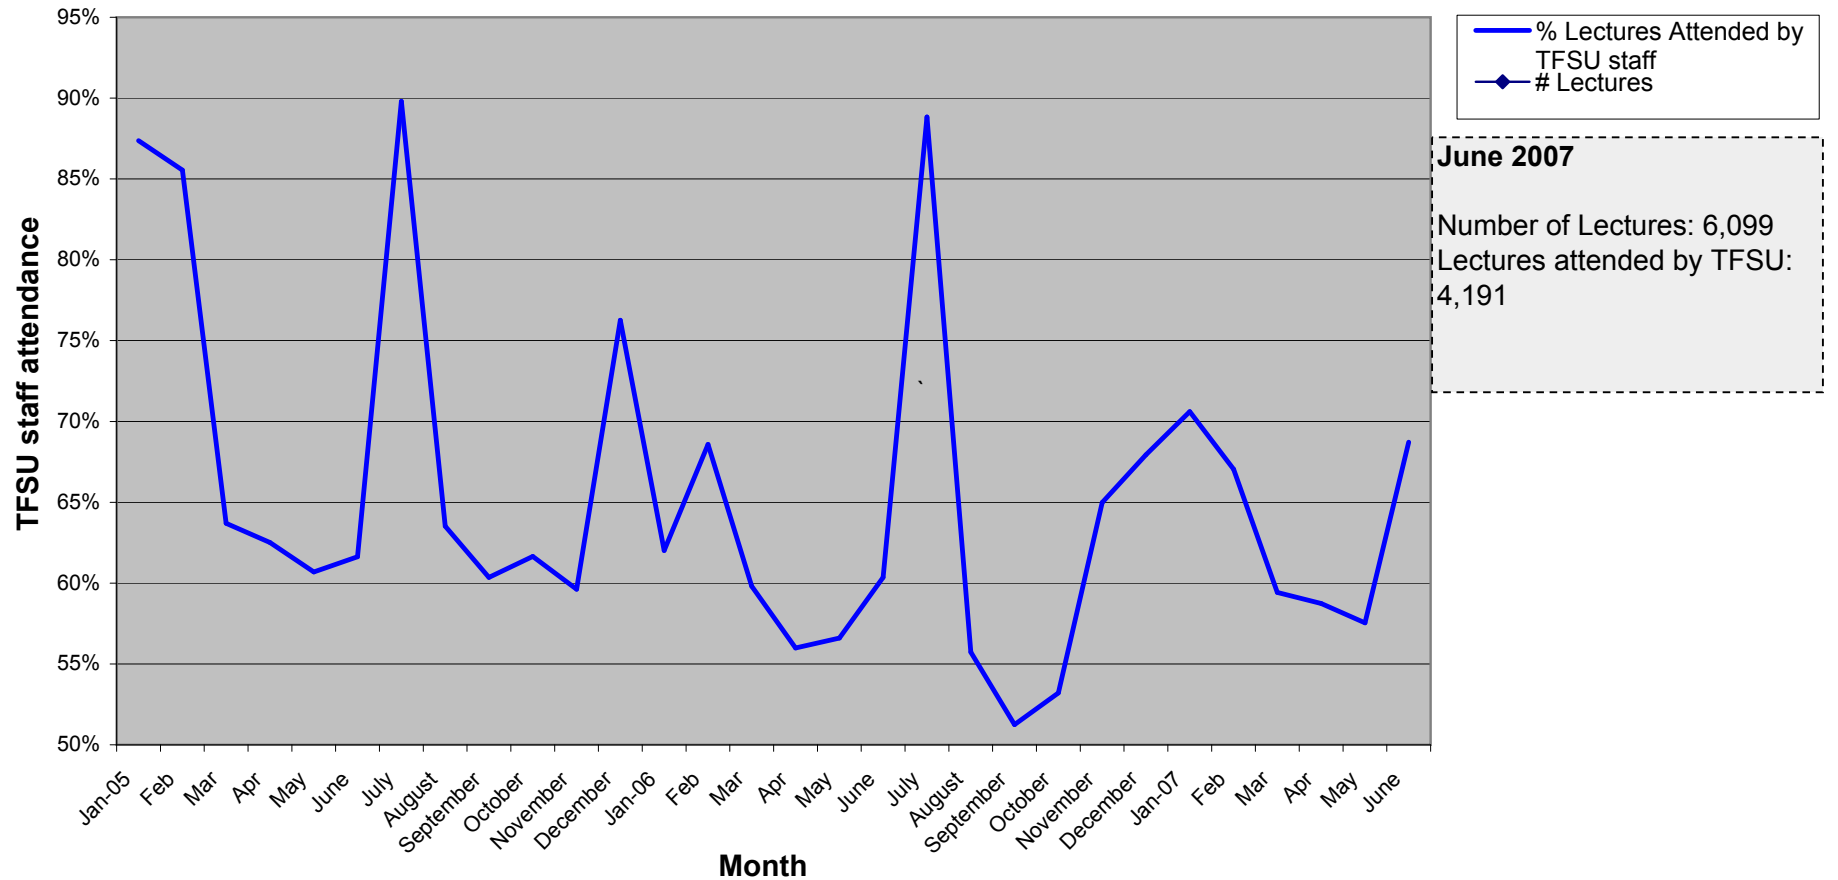

Provide Centrally Programmed Space - Educational Technology Equipment Attendance

Graph: edtechkpi1.pdf