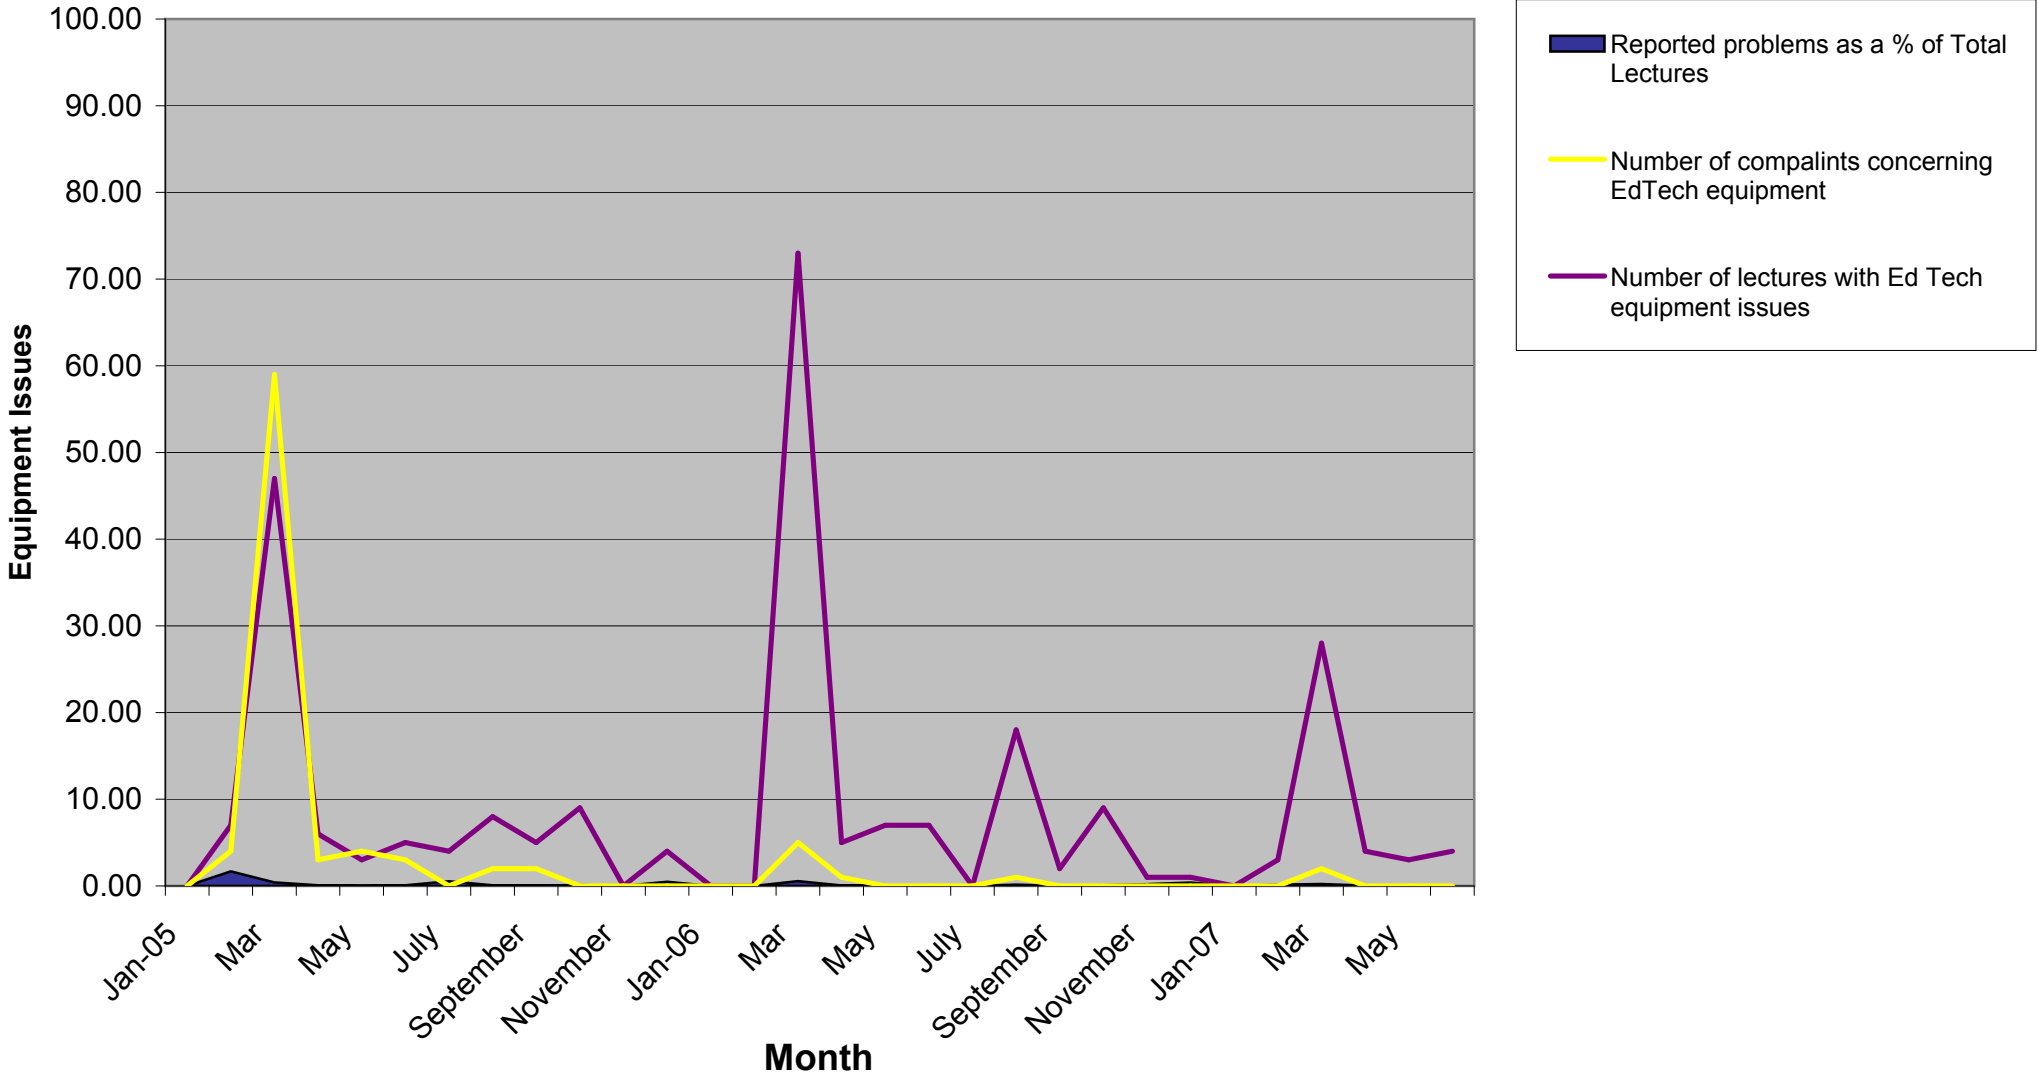

Provide Centrally Programmed Space - Educational Technology Equipment

Lectures affected by service issues

Graph: edtechkpi2.pdf