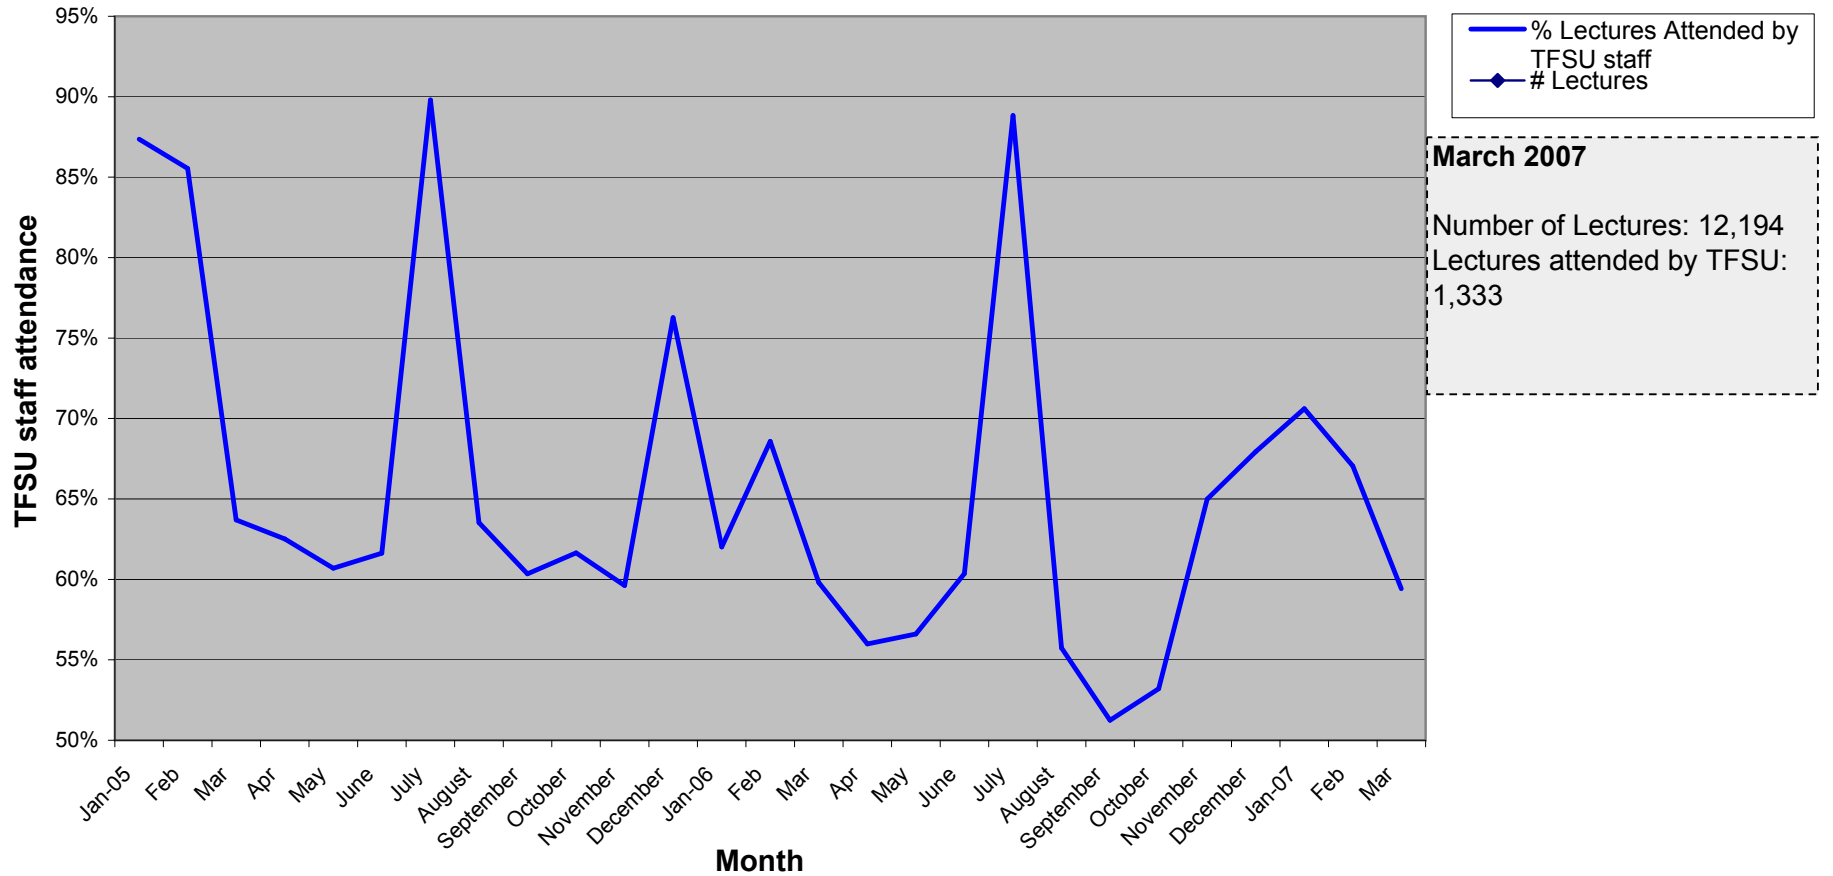

Provide Centrally Programmed Space - Educational Technology Equipment Attendance

Graph: edtechkpi1.pdf