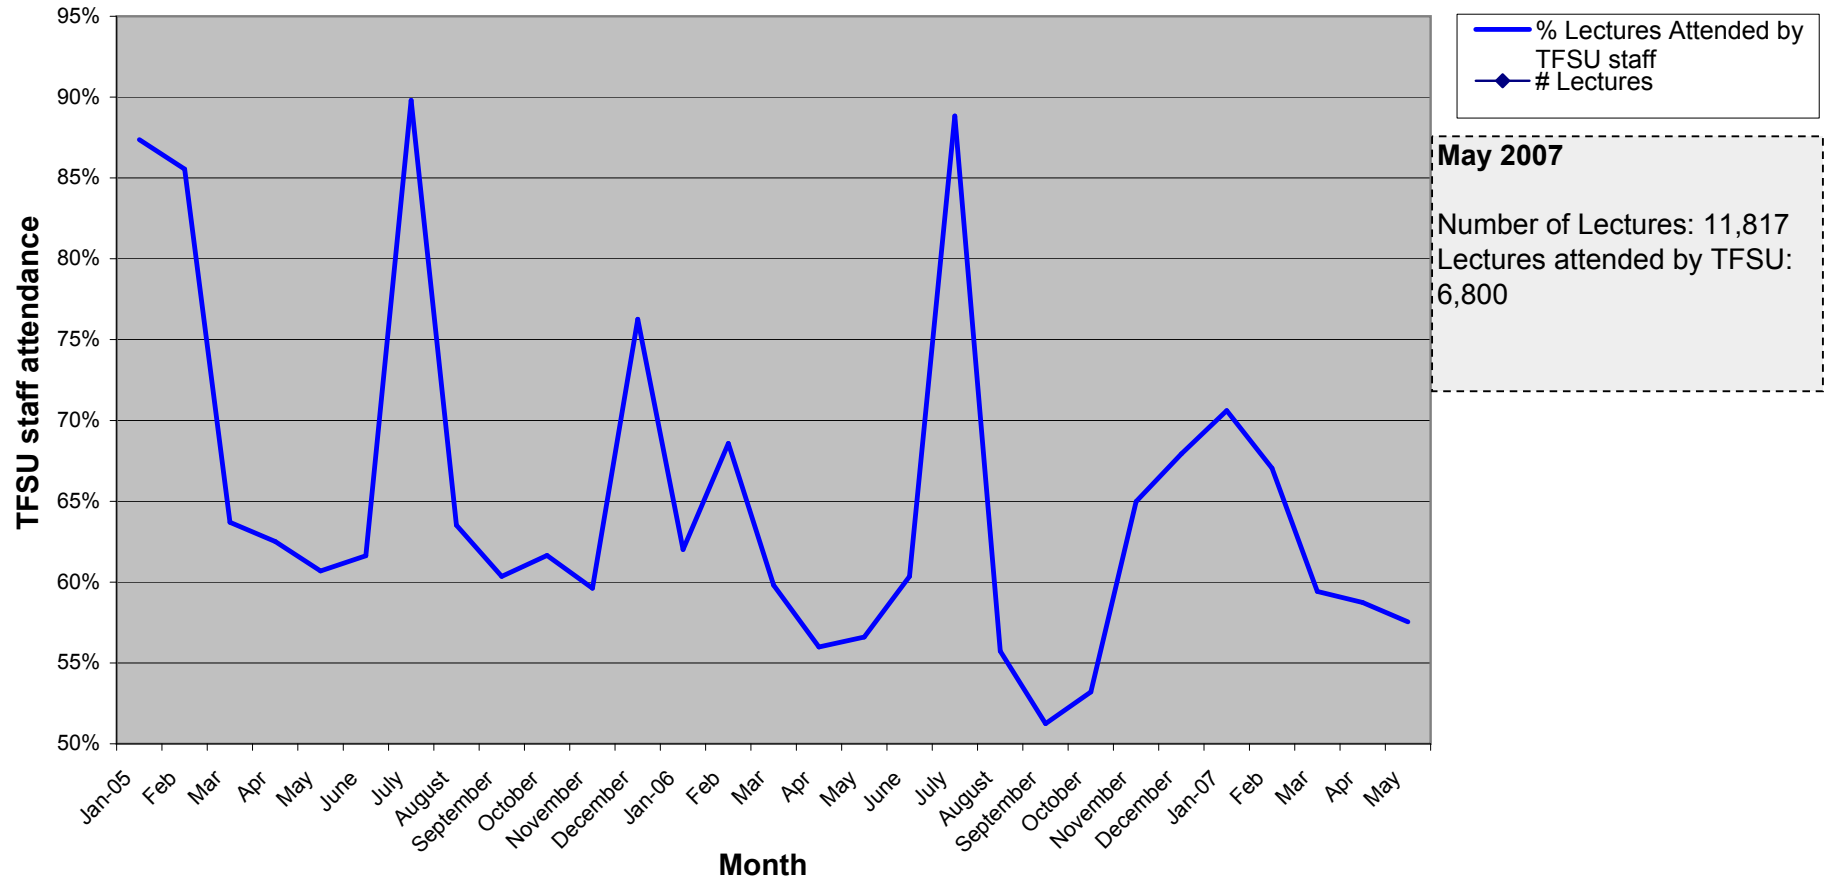

Provide Centrally Programmed Space - Educational Technology Equipment Attendance

Graph: edtechkpi1.pdf