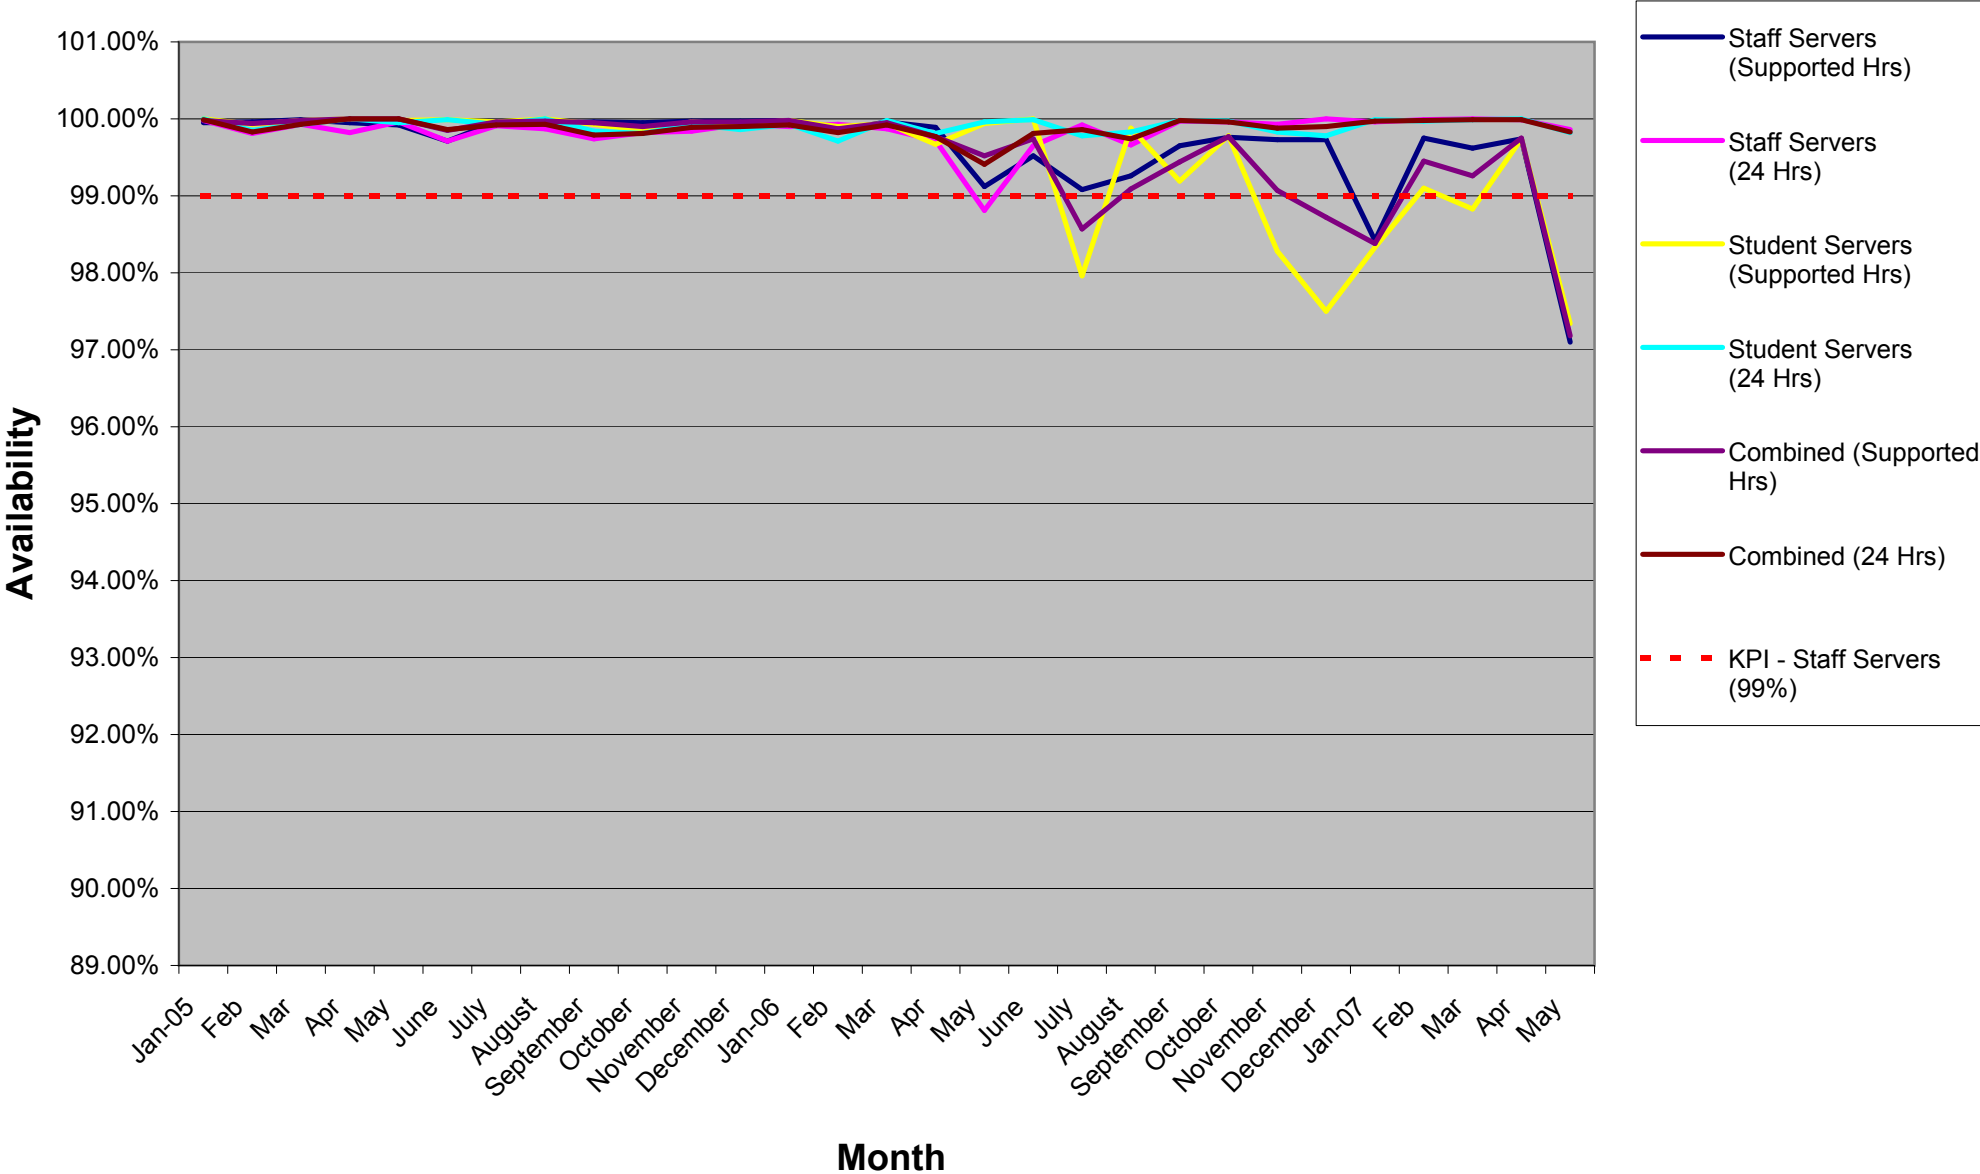

# Staff IT Work Environment - Servers

## Performance against KPI - Availability

Graph: serverkpi.pdf