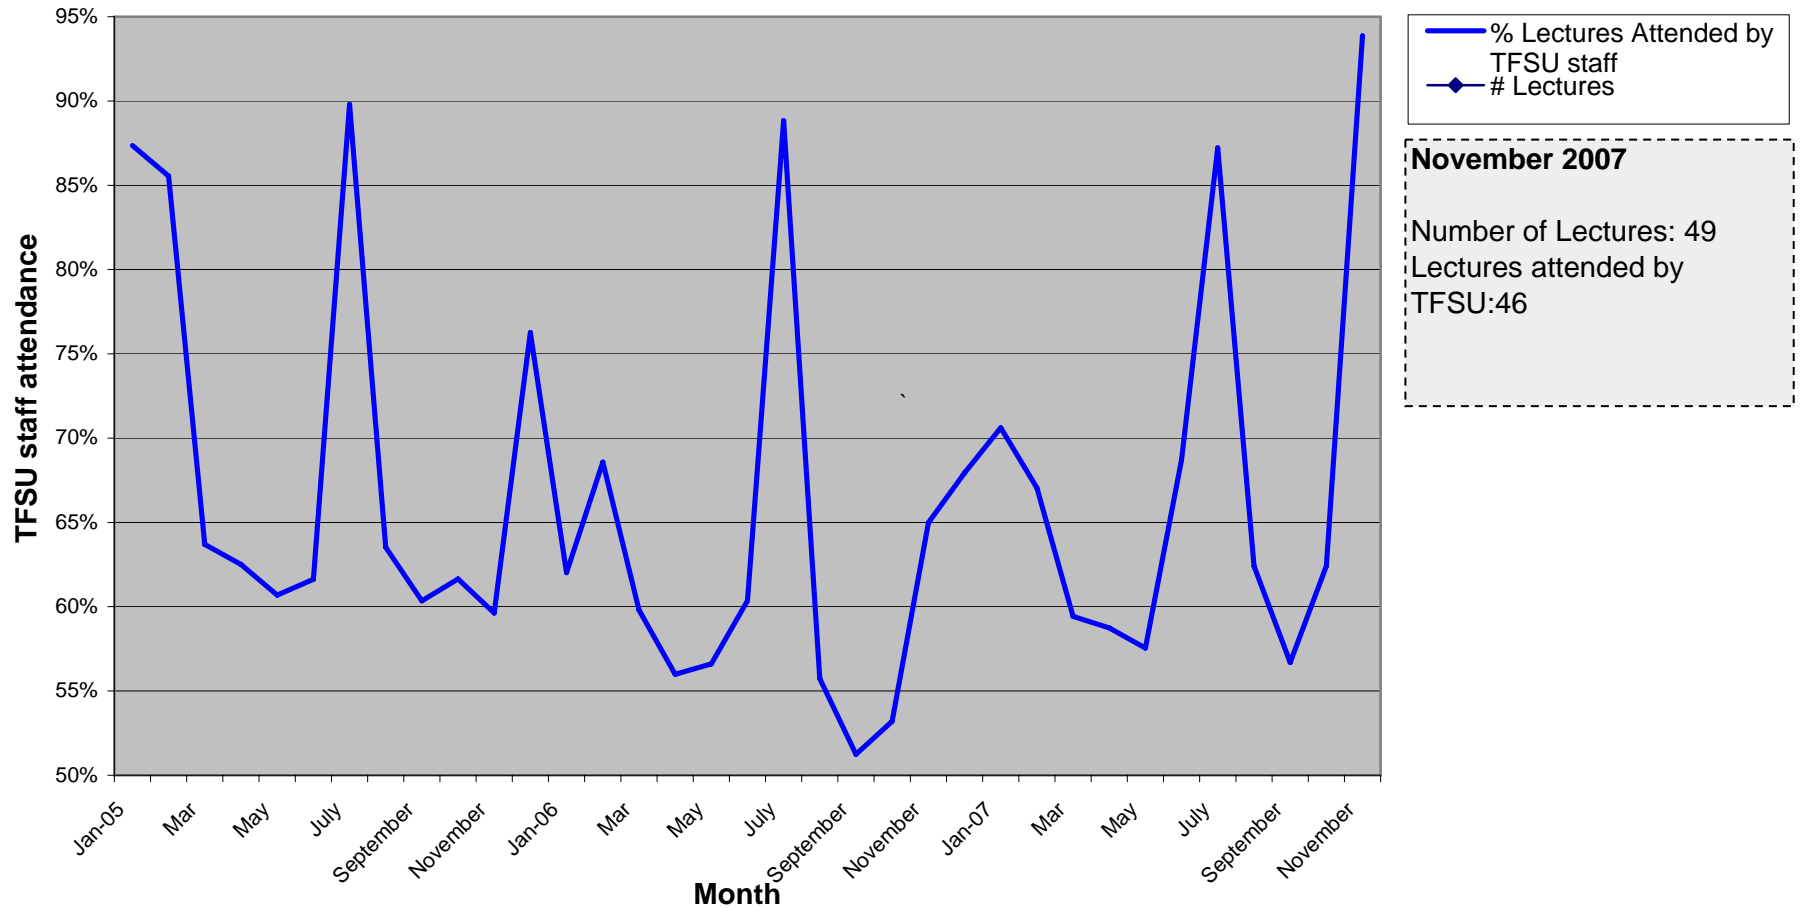

# Provide Centrally Programmed Space - Educational Technology Equipment Attendance

Graph: edtechkpi1.pdf