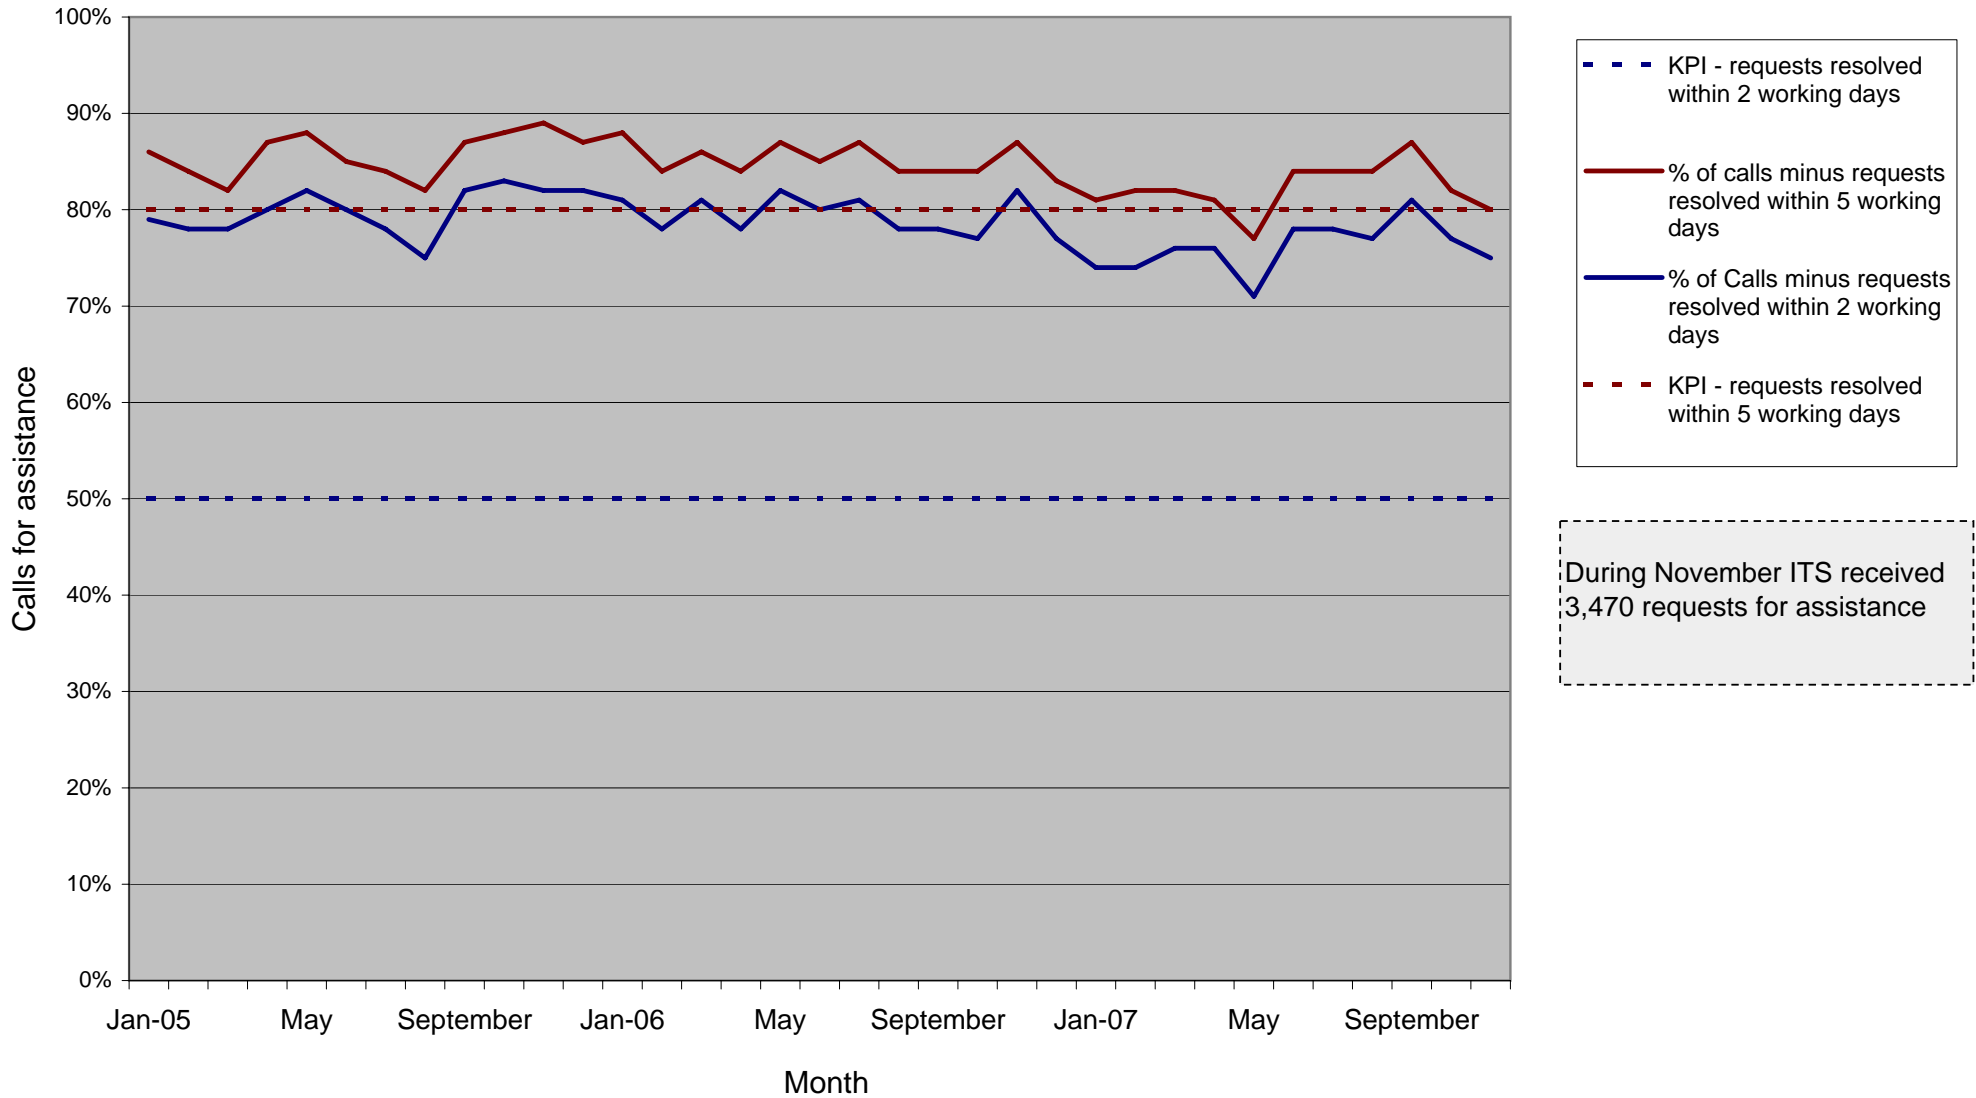

IT Support for Staff

Calls for Assistance (excludes Network Installation Requests)

Graph:
itsupportstaffkpi.pdf