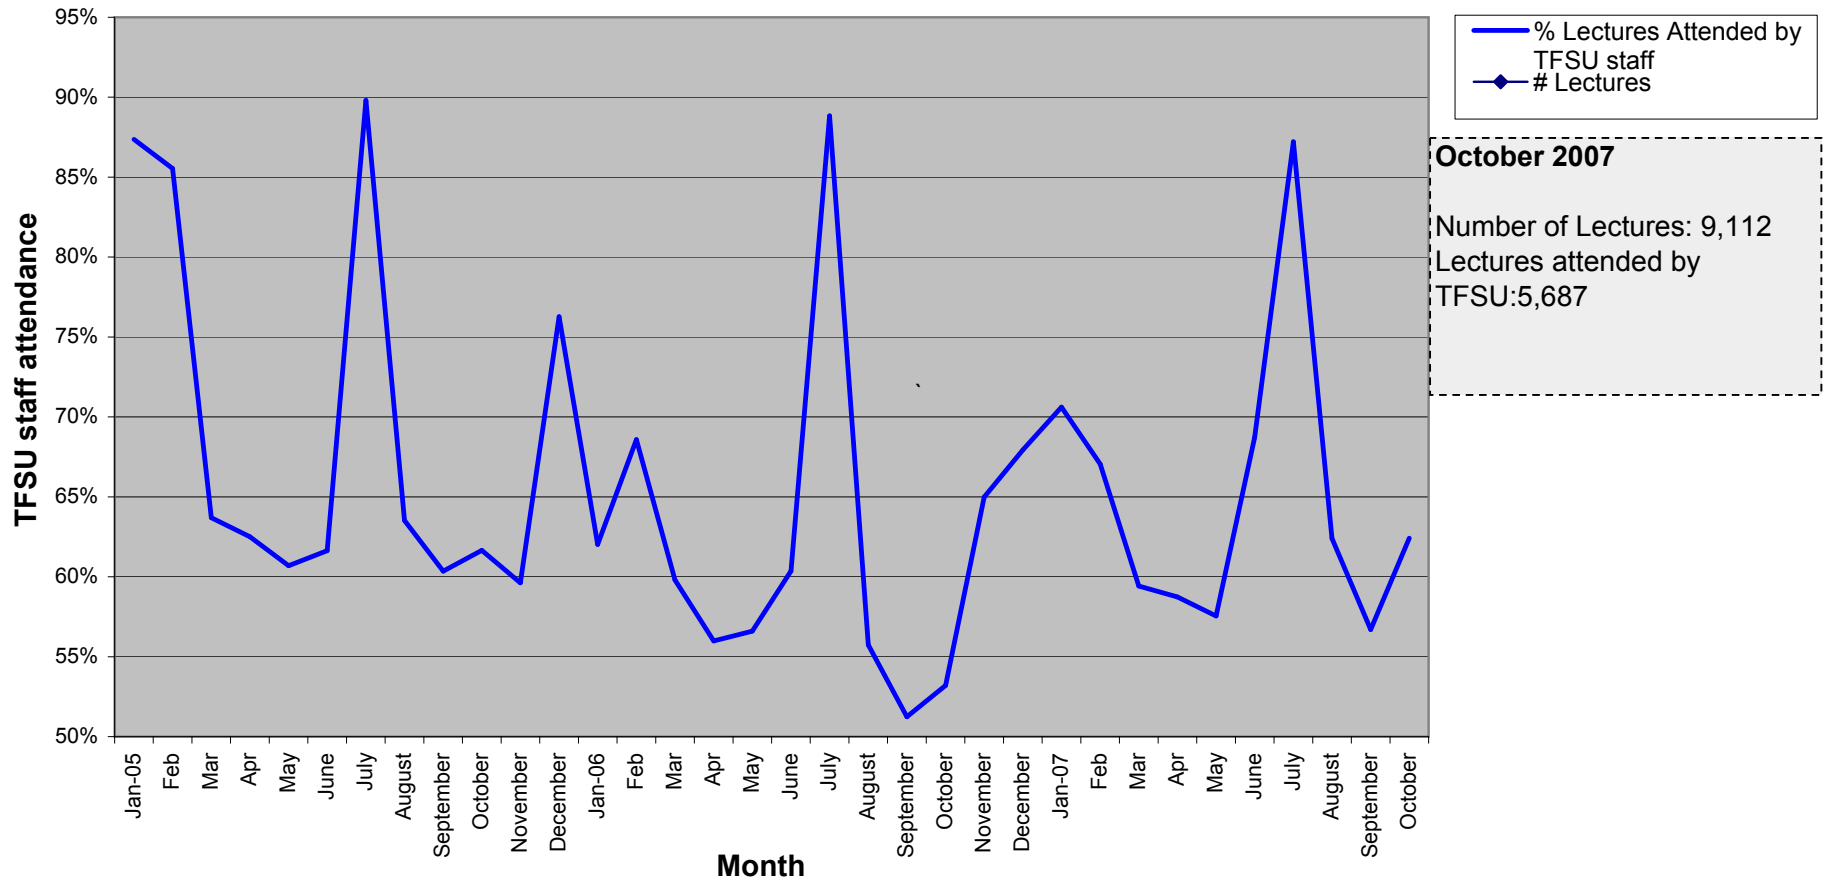

# Provide Centrally Programmed Space - Educational Technology Equipment Attendance

Graph: edtechkpi1.pdf