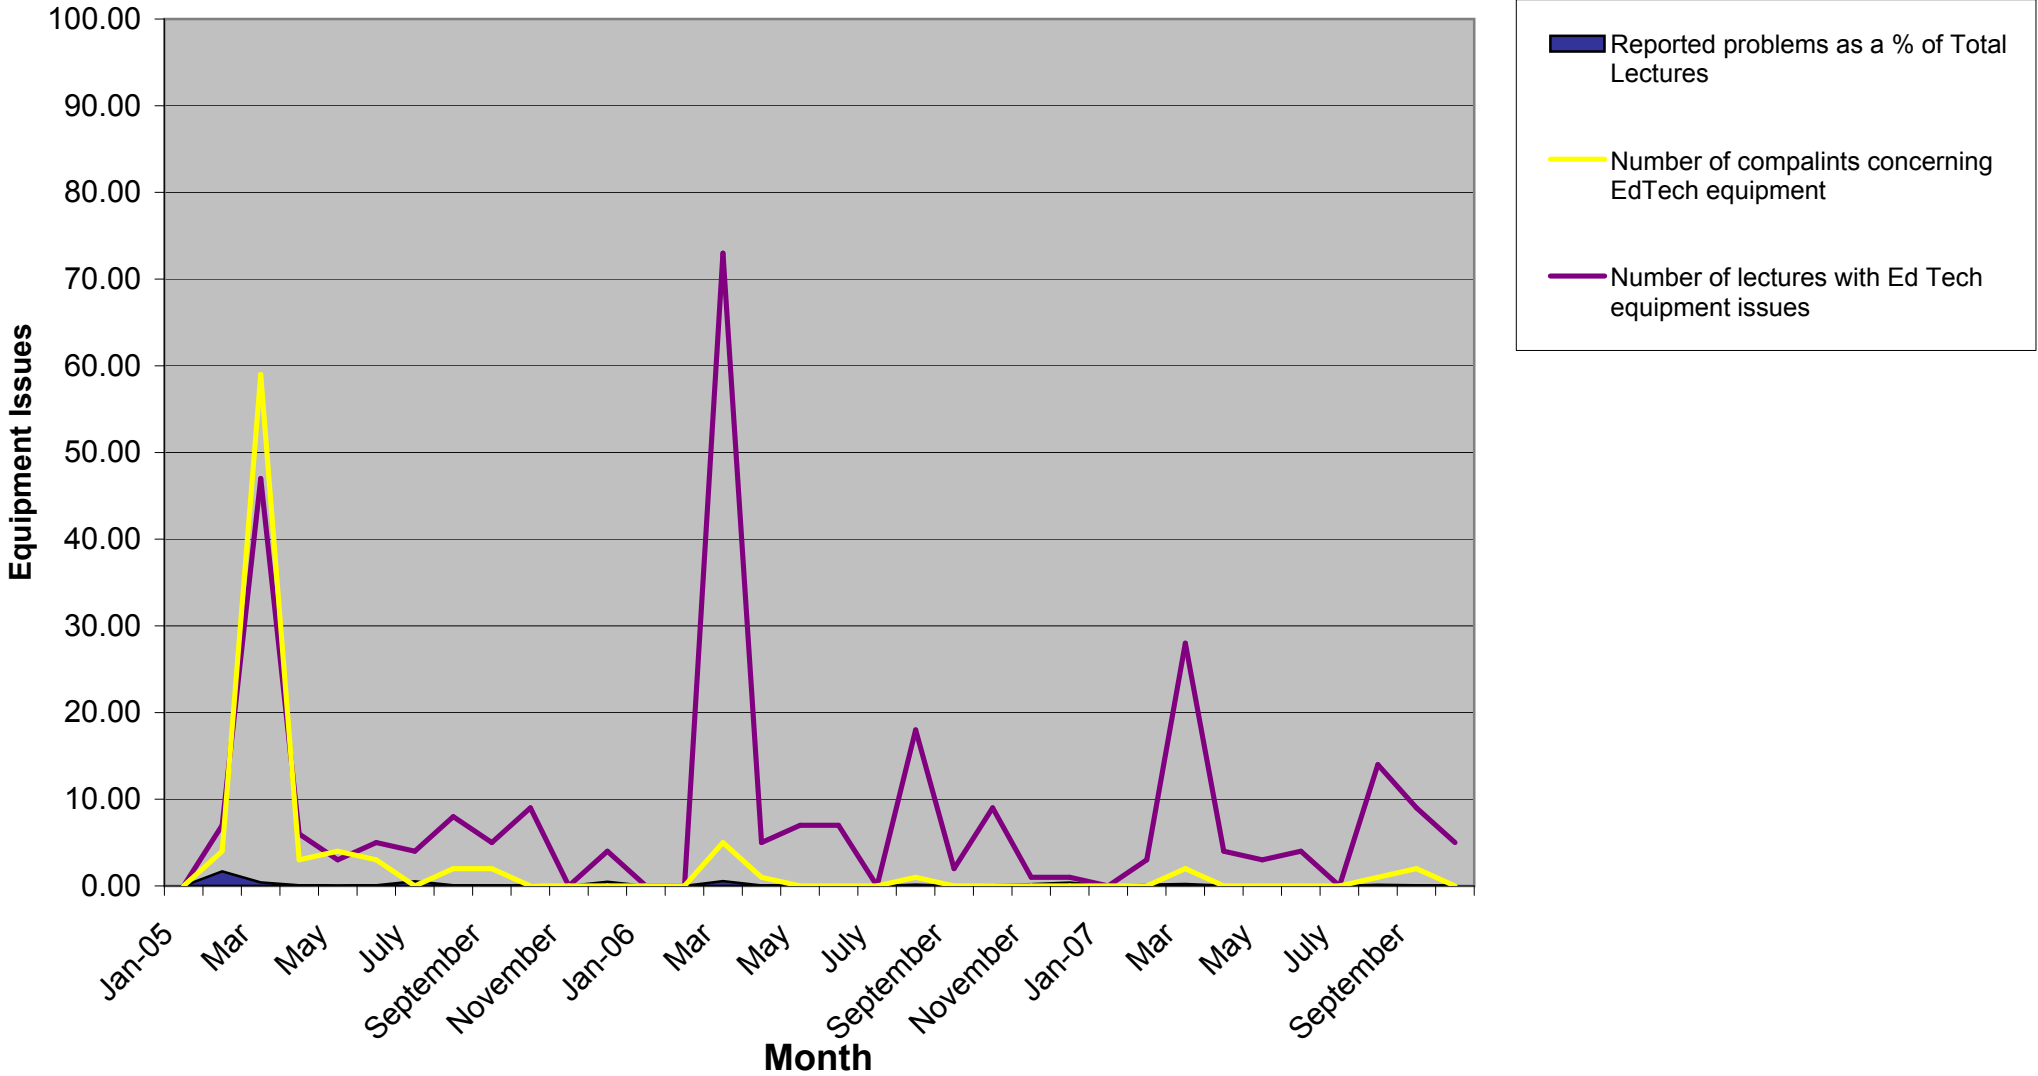

# Provide Centrally Programmed Space - Educational Technology Equipment

Lectures affected by service issues

Graph: edtechkpi2.pdf