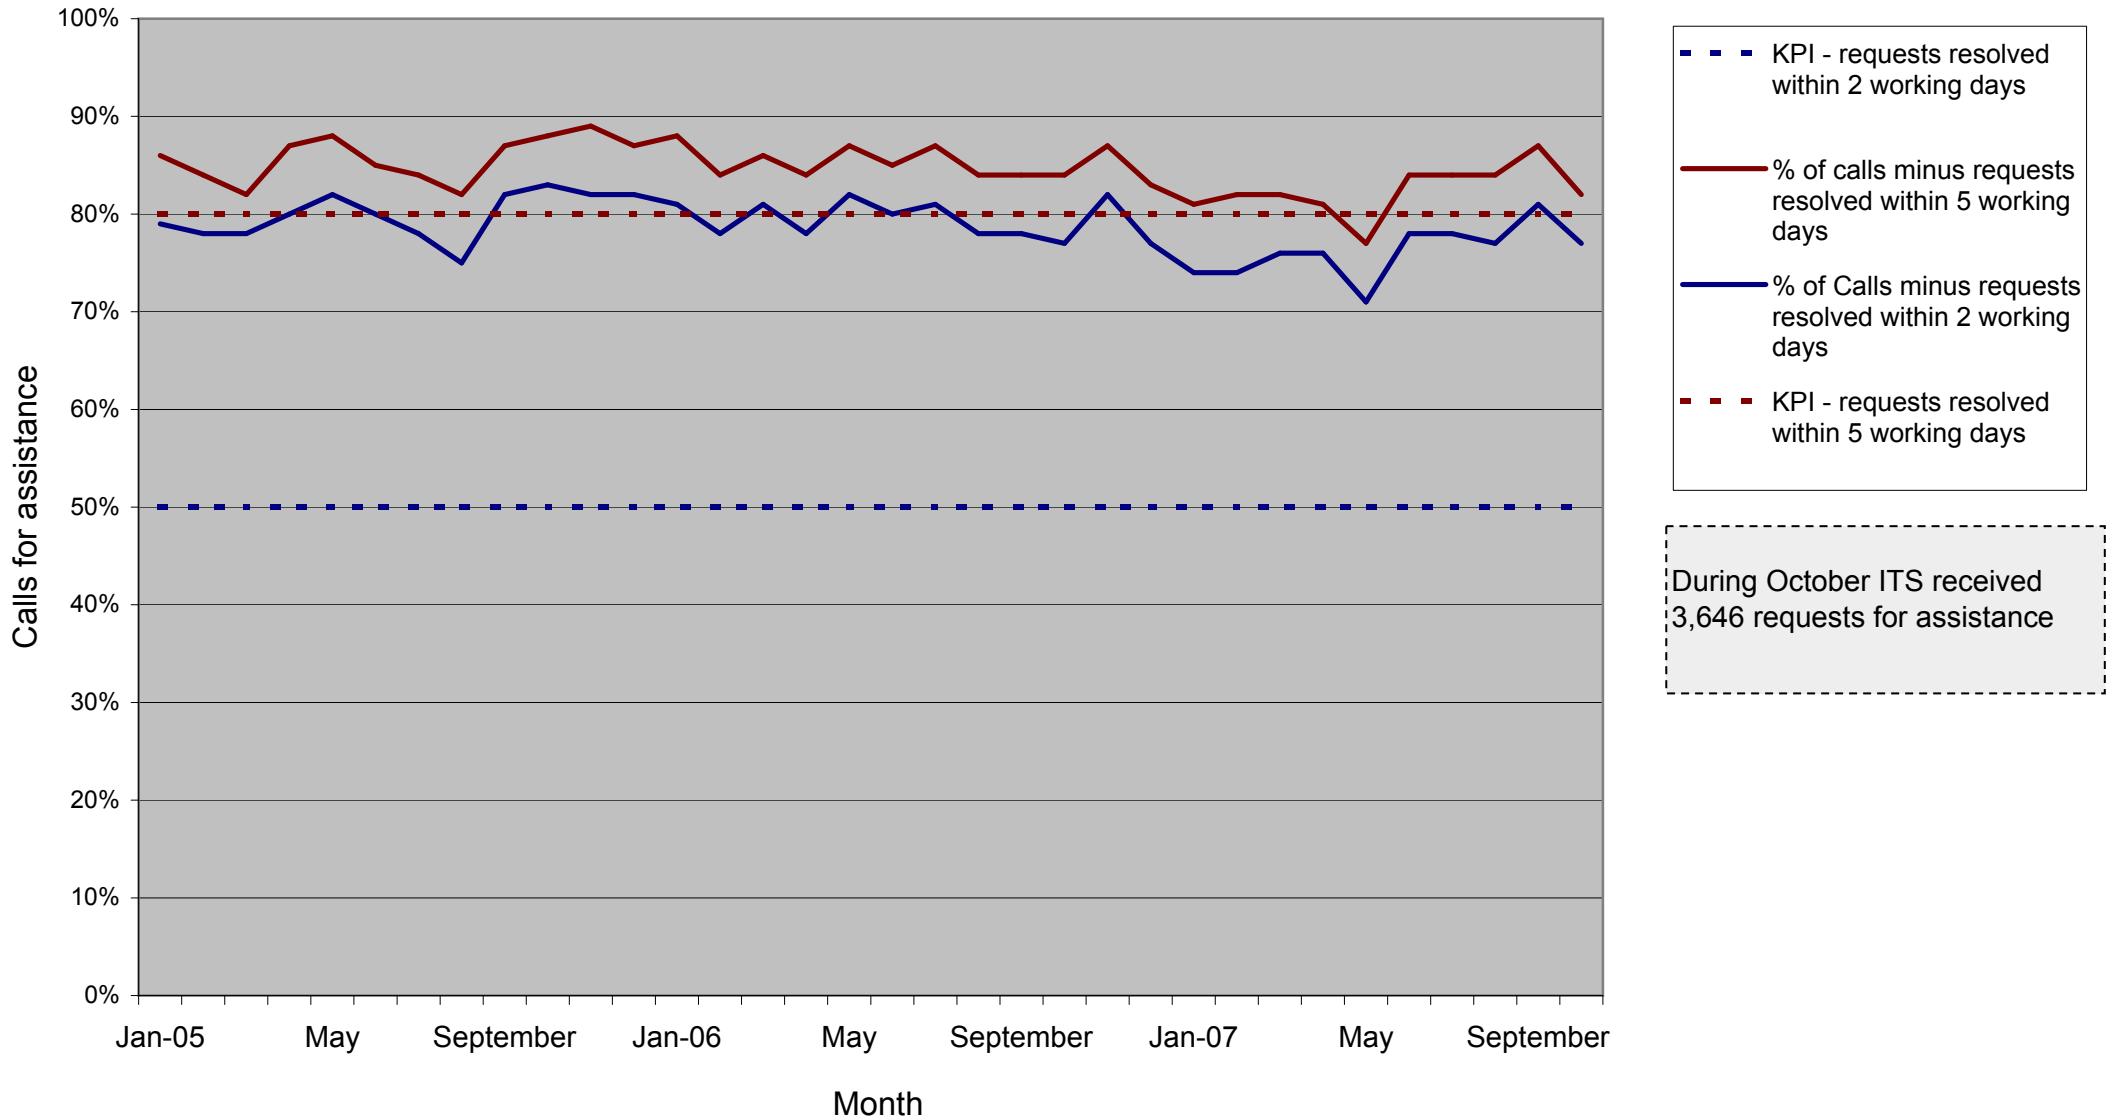

IT Support for Staff

Calls for Assistance (excludes Network Installation Requests)

Graph:
itsupportstaffkpi.pdf