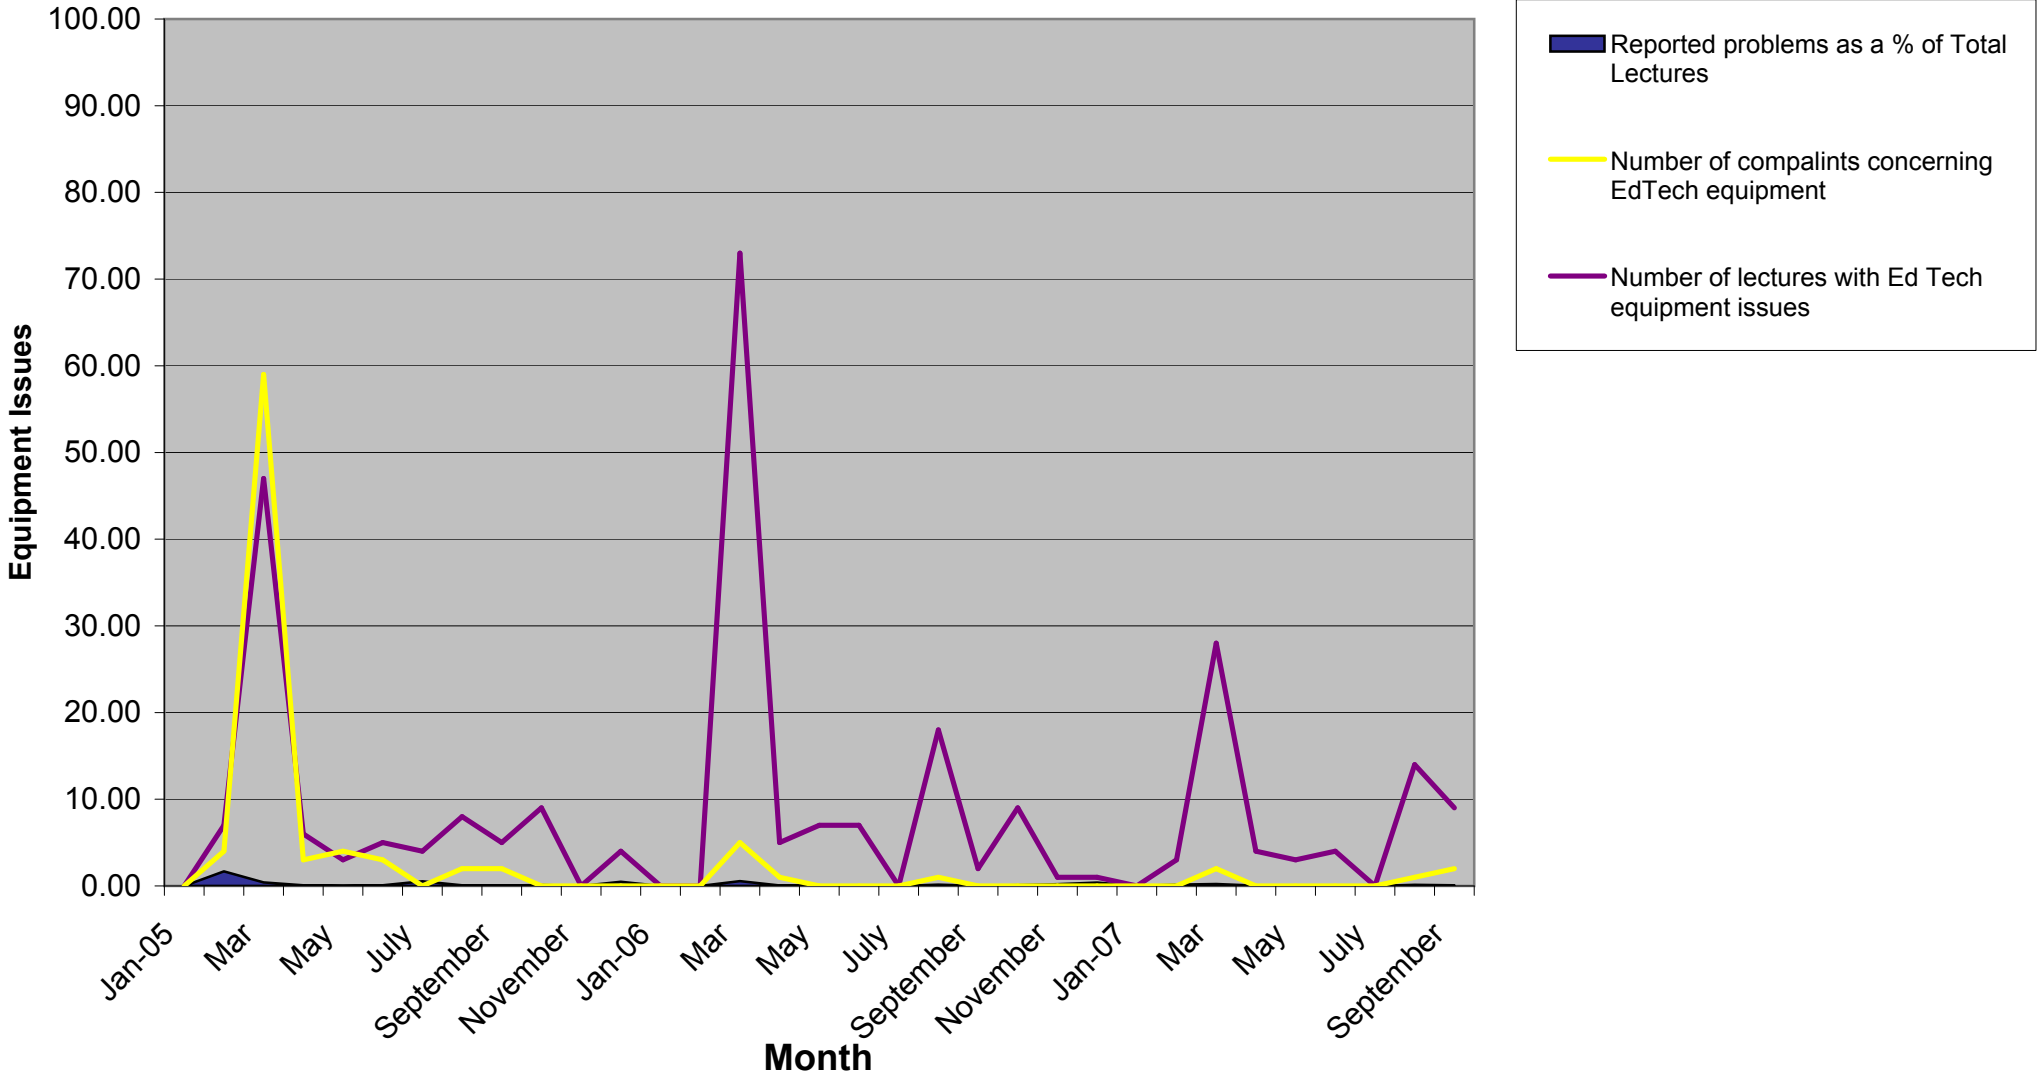

# Provide Centrally Programmed Space - Educational Technology Equipment

Lectures affected by service issues

Graph: edtechkpi2.pdf