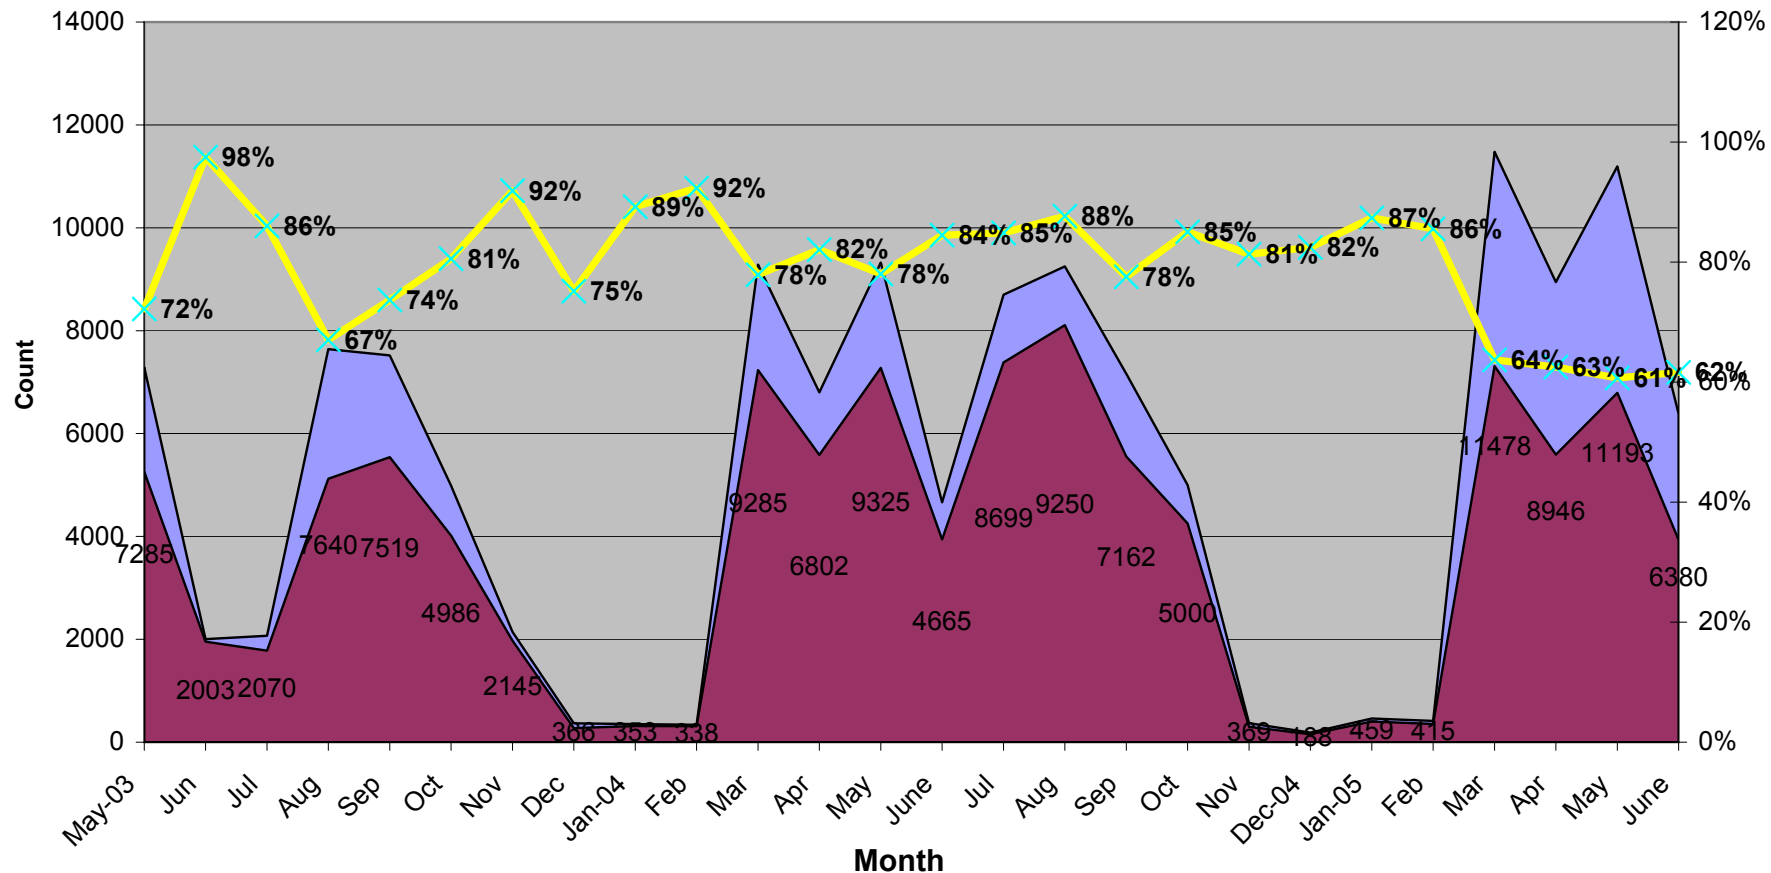

Provide Centrally Programmed Space - Educational Technology Equipment KPI - Publish Statistics (1 of 2)

Graph: edtechkpi1.pdf

Lectures # Attended by TFSU % Lectures Attended